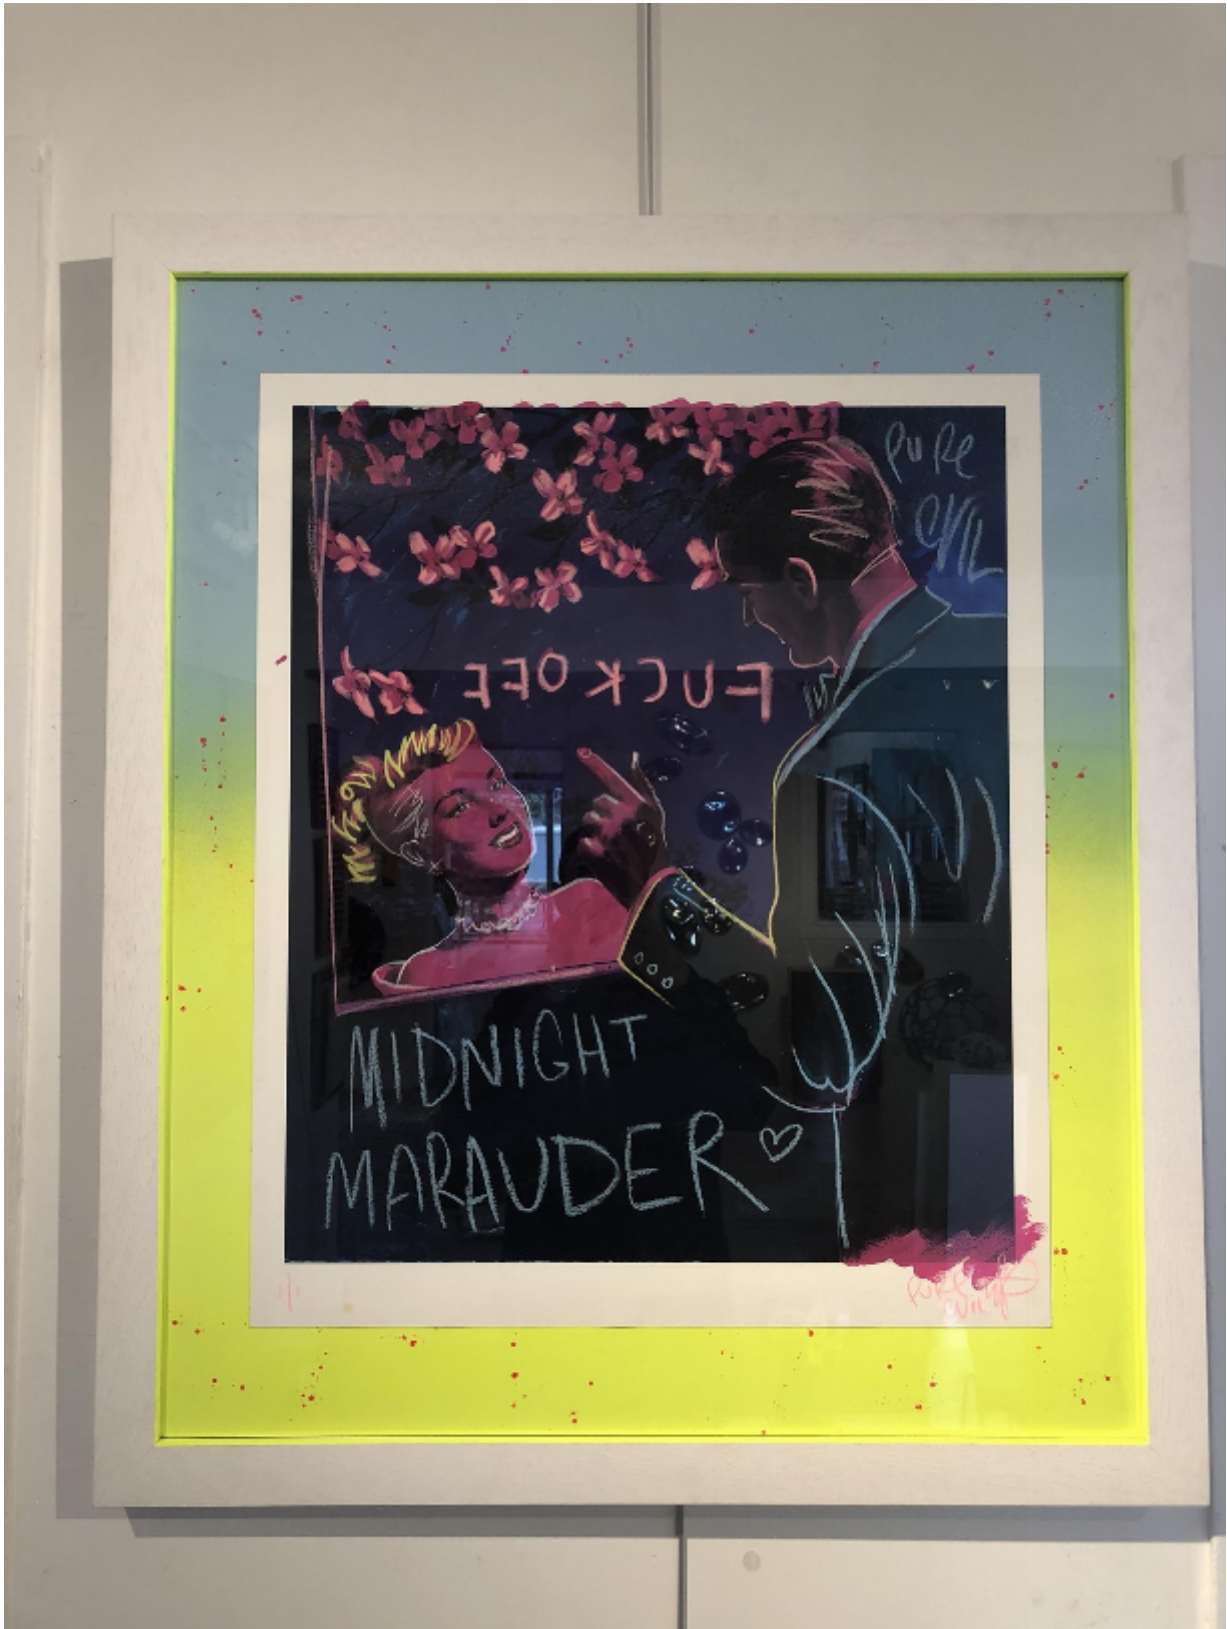

artéria

After a couple of Limoncello's

"Pure Evil"

CA\$1,735 + TAX

REF: 18845

Height: 99.02 cm (39")

Width: 83.79 cm (33")

DESCRIPTION

Giclee print with Canon ink over painting and Japanese chalk handfinishing

Frame handfinished with glowing edge flavoured with limoncello (not really)

300gsm hannemuhle paper

74 cm x 61 cm