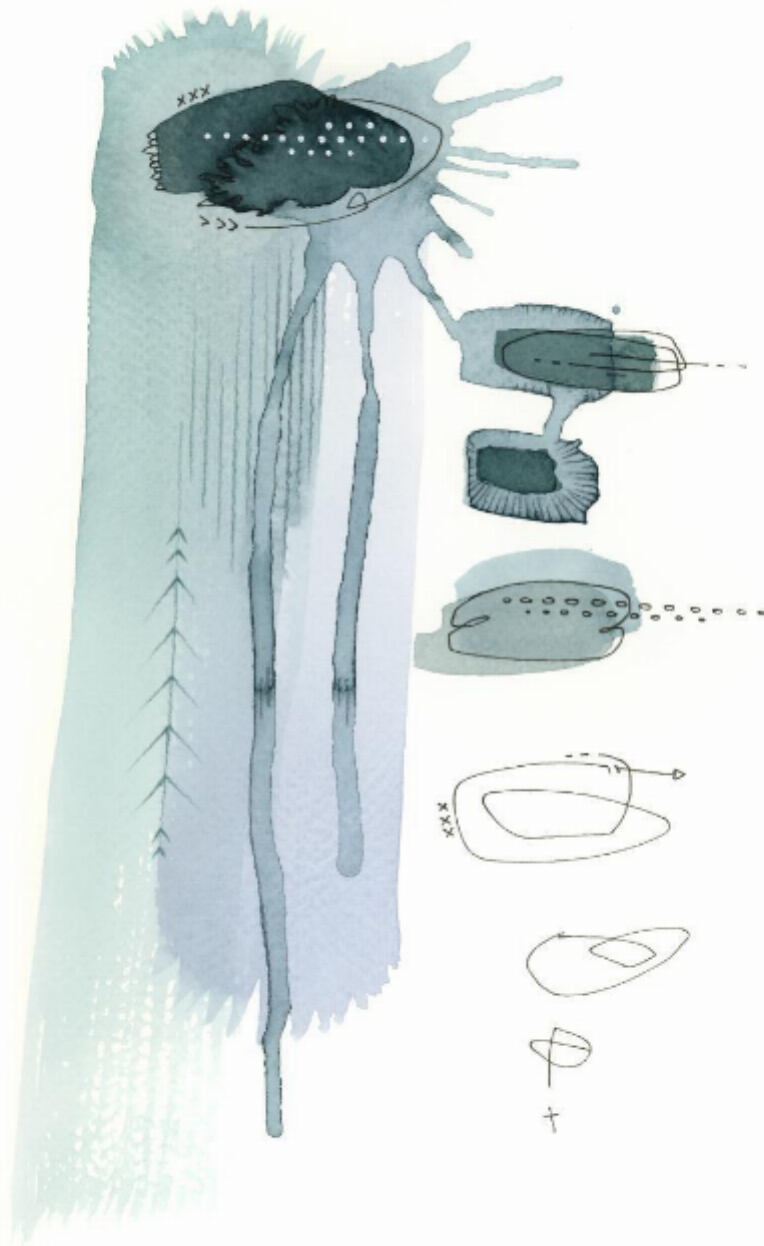

artéria

Respire no12

Renée Ève

Sold

REF: 20003

Height: 35.55 cm (14")

Width: 27.93 cm (11")

DESCRIPTION

Encadrée / Framed