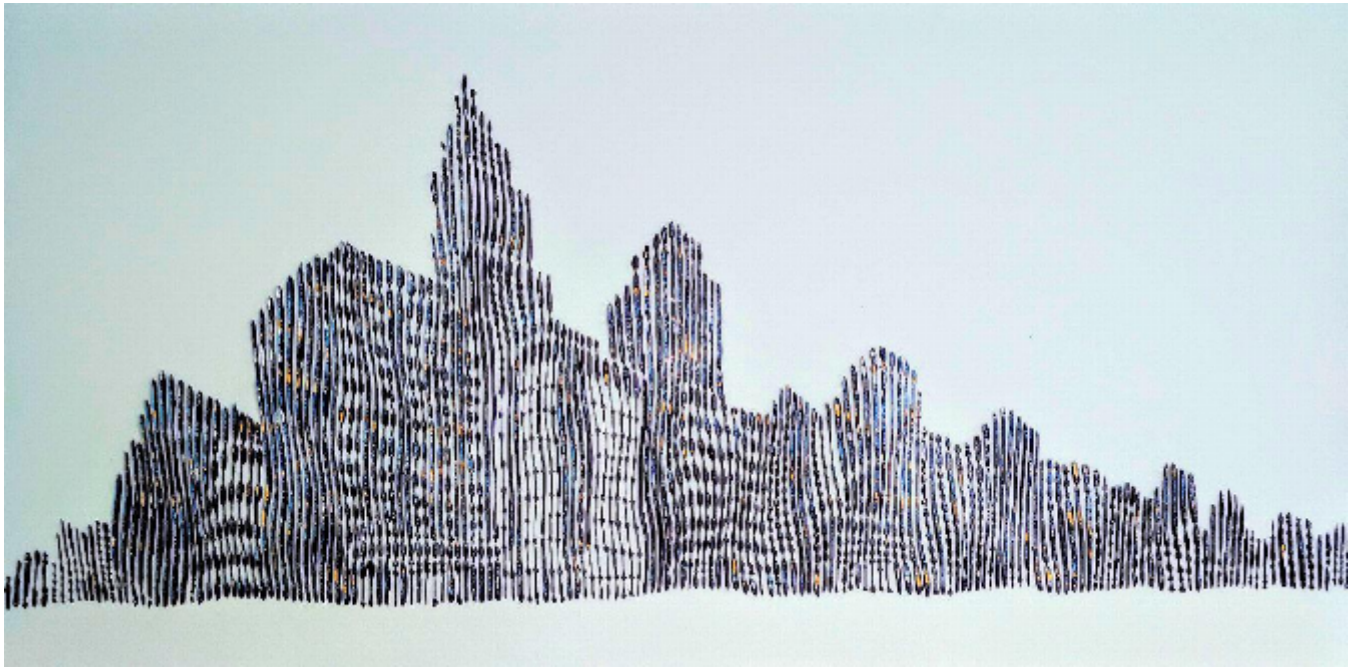

artéria

Effervescence Citadine

Virginie Schroeder

CA\$6,875 + TAX

REF: 15539

Height: 91.5 cm (36")

Width: 183 cm (72")

DESCRIPTION