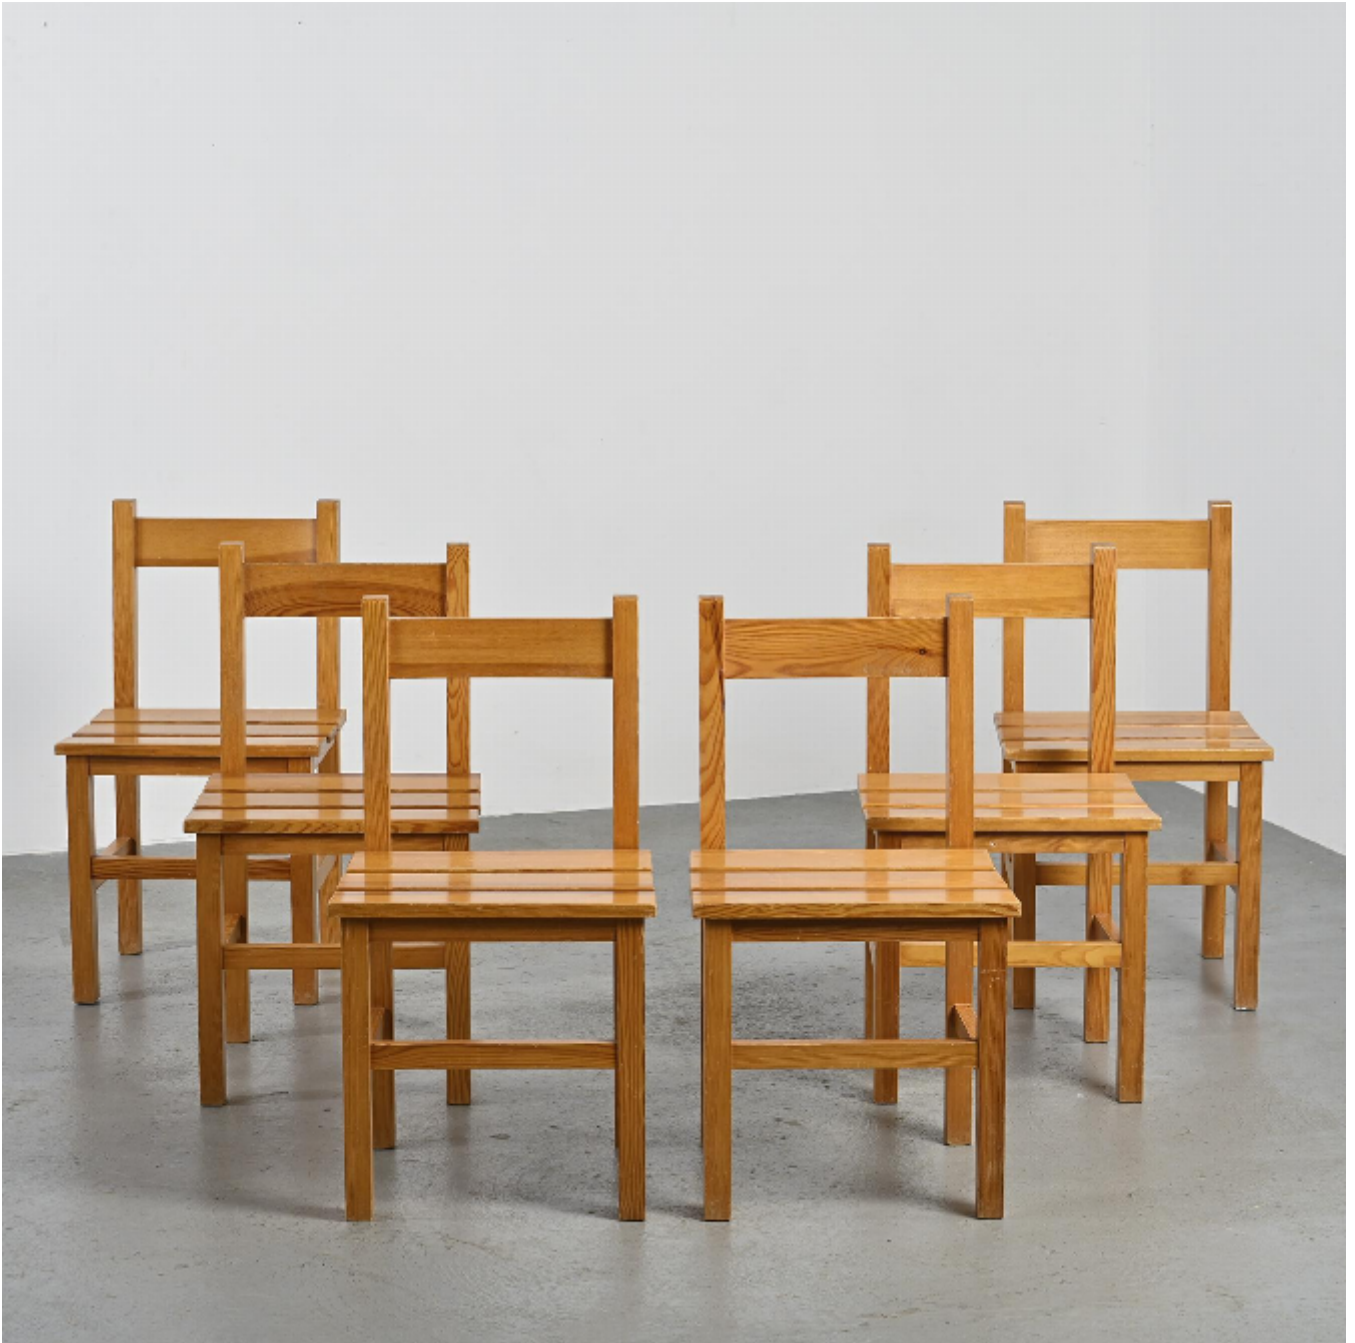

Chairs by Maison Regain, Set of 6, circa 1970

Maison Regain

€750

REF: 6647

Height: 78 cm (30.7")

Width: 40 cm (15.7")

Depth: 43 cm (16.9")

DESCRIPTION

Set of six solid pine chairs by Maison Regain.

The seats consists of 3 slats.

Manufacturer : Maison Regain France, circa 1970.