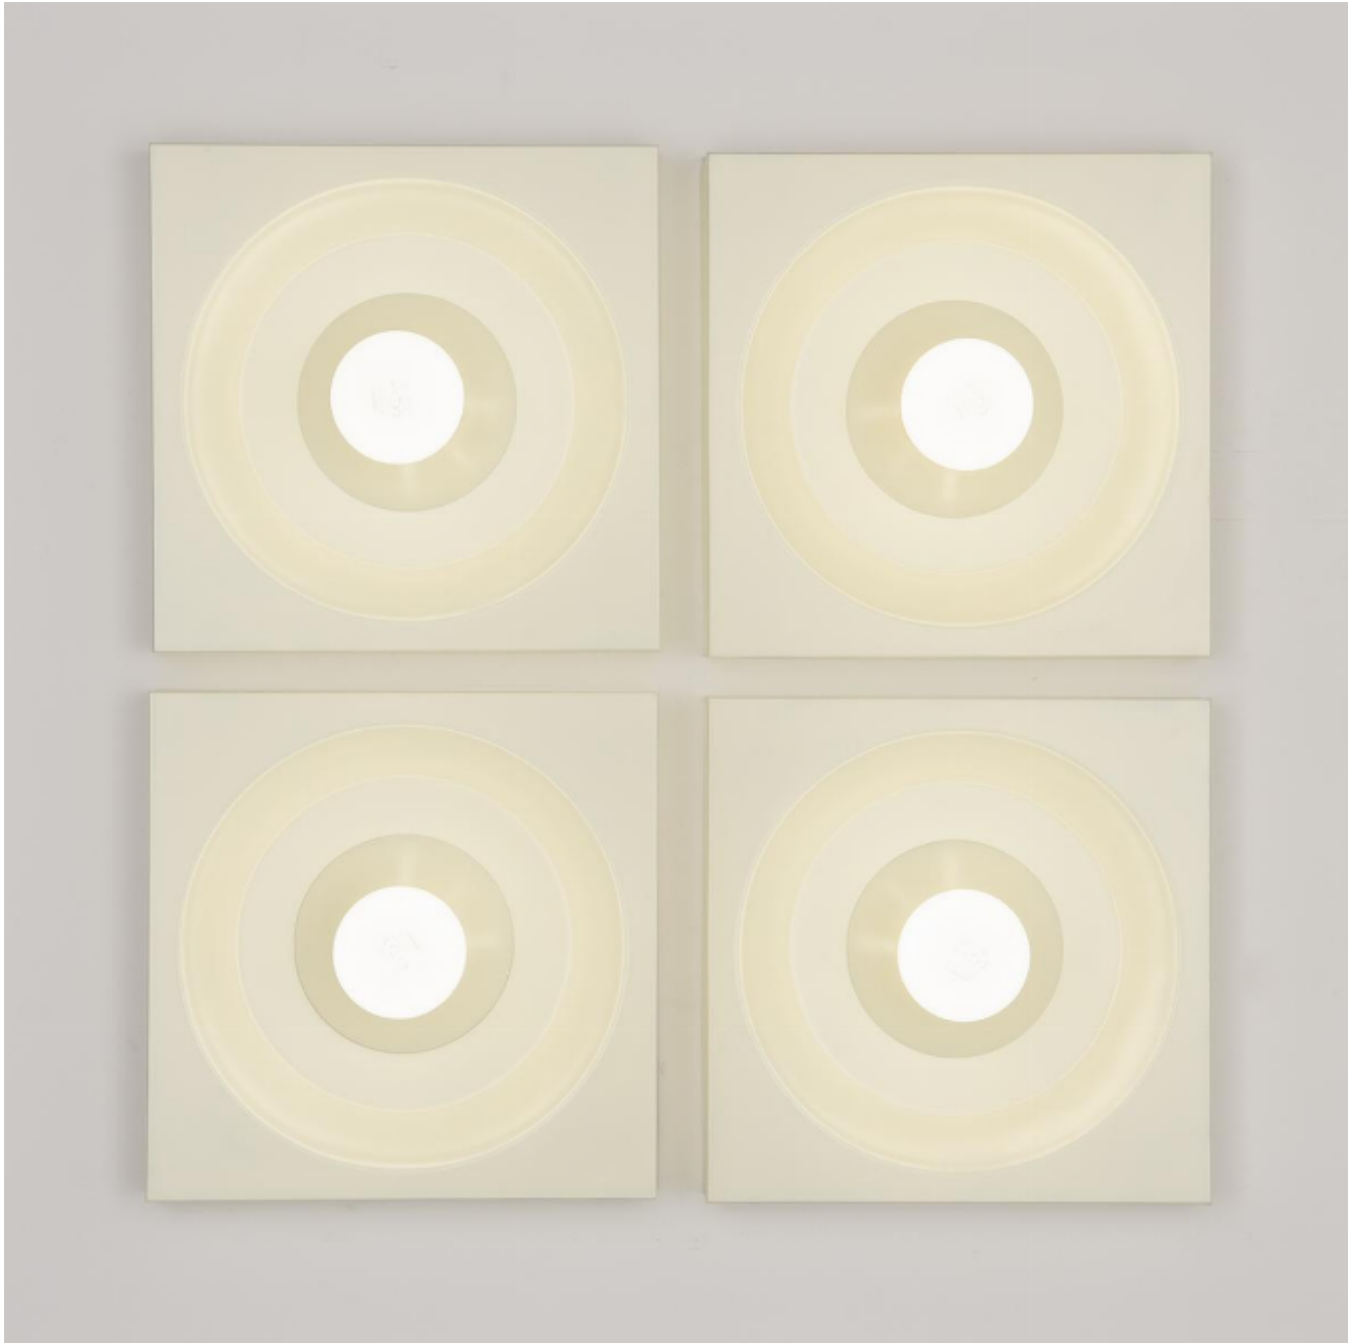

Metal Wall Sconces by Klaus Hempel, GUTE FORM, circa 1970

Klaus Hempel

€280

REF: 3567

Height: 31 cm (12.2")

Width: 31 cm (12.2")

Depth: 5 cm (2")

## DESCRIPTION

---

Price per lamp.

These 1970s wall lights can be combined in different ways to form an architectural light wall. A classic of German design, they were designed by Klaus Hempel, and were awarded the Gute Form prize in 1972 (some of them carry the prize label).

They can be customized in different colors on request.

Manufacturer: Kaiser Leuchten, circa 1969