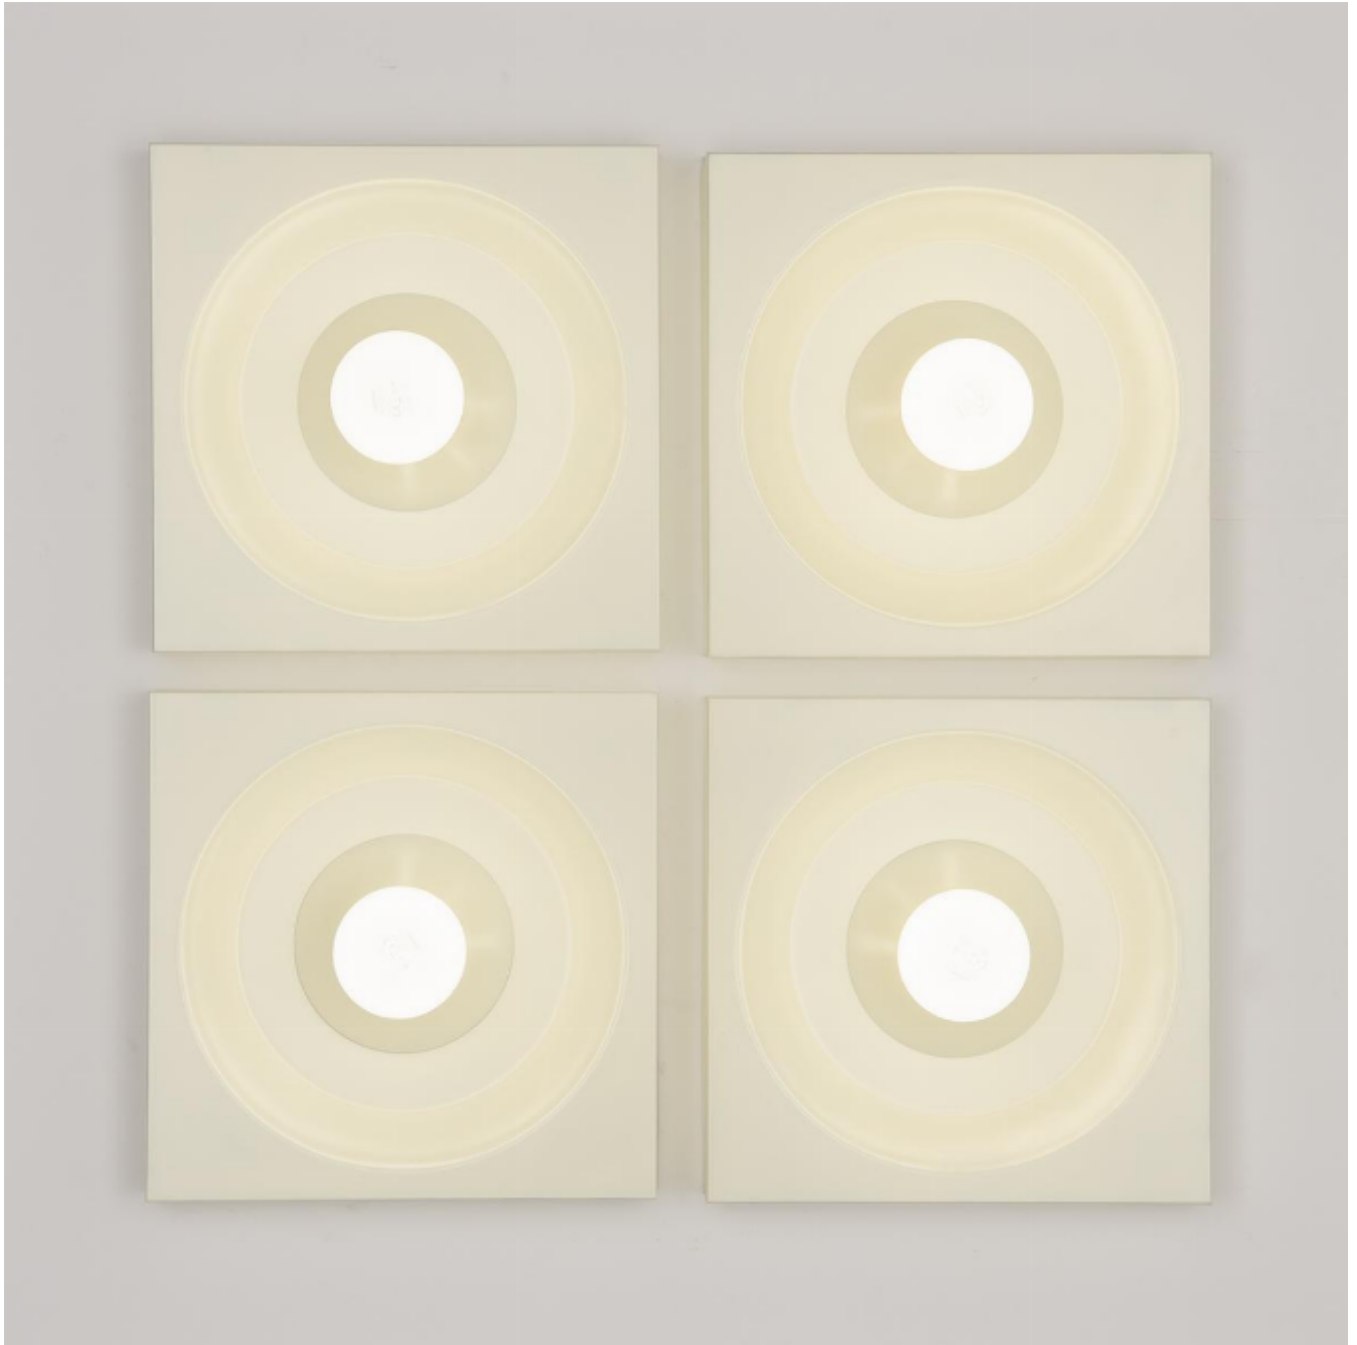

Metal Wall Sconces by Klaus Hempel, GUTE FORM, circa 1970

Klaus Hempel

€280

REF: 3567

Height: 31 cm (12.2")

Width: 31 cm (12.2")

Depth: 5 cm (2")

DESCRIPTION

Price per lamp.

These 1970s wall lights can be combined in different ways to form an architectural light wall. A classic of German design, they were designed by Klaus Hempel, and were awarded the Gute Form prize in 1972 (some of them carry the prize label).

They can be customized in different colors on request.

Manufacturer: Kaiser Leuchten, circa 1969