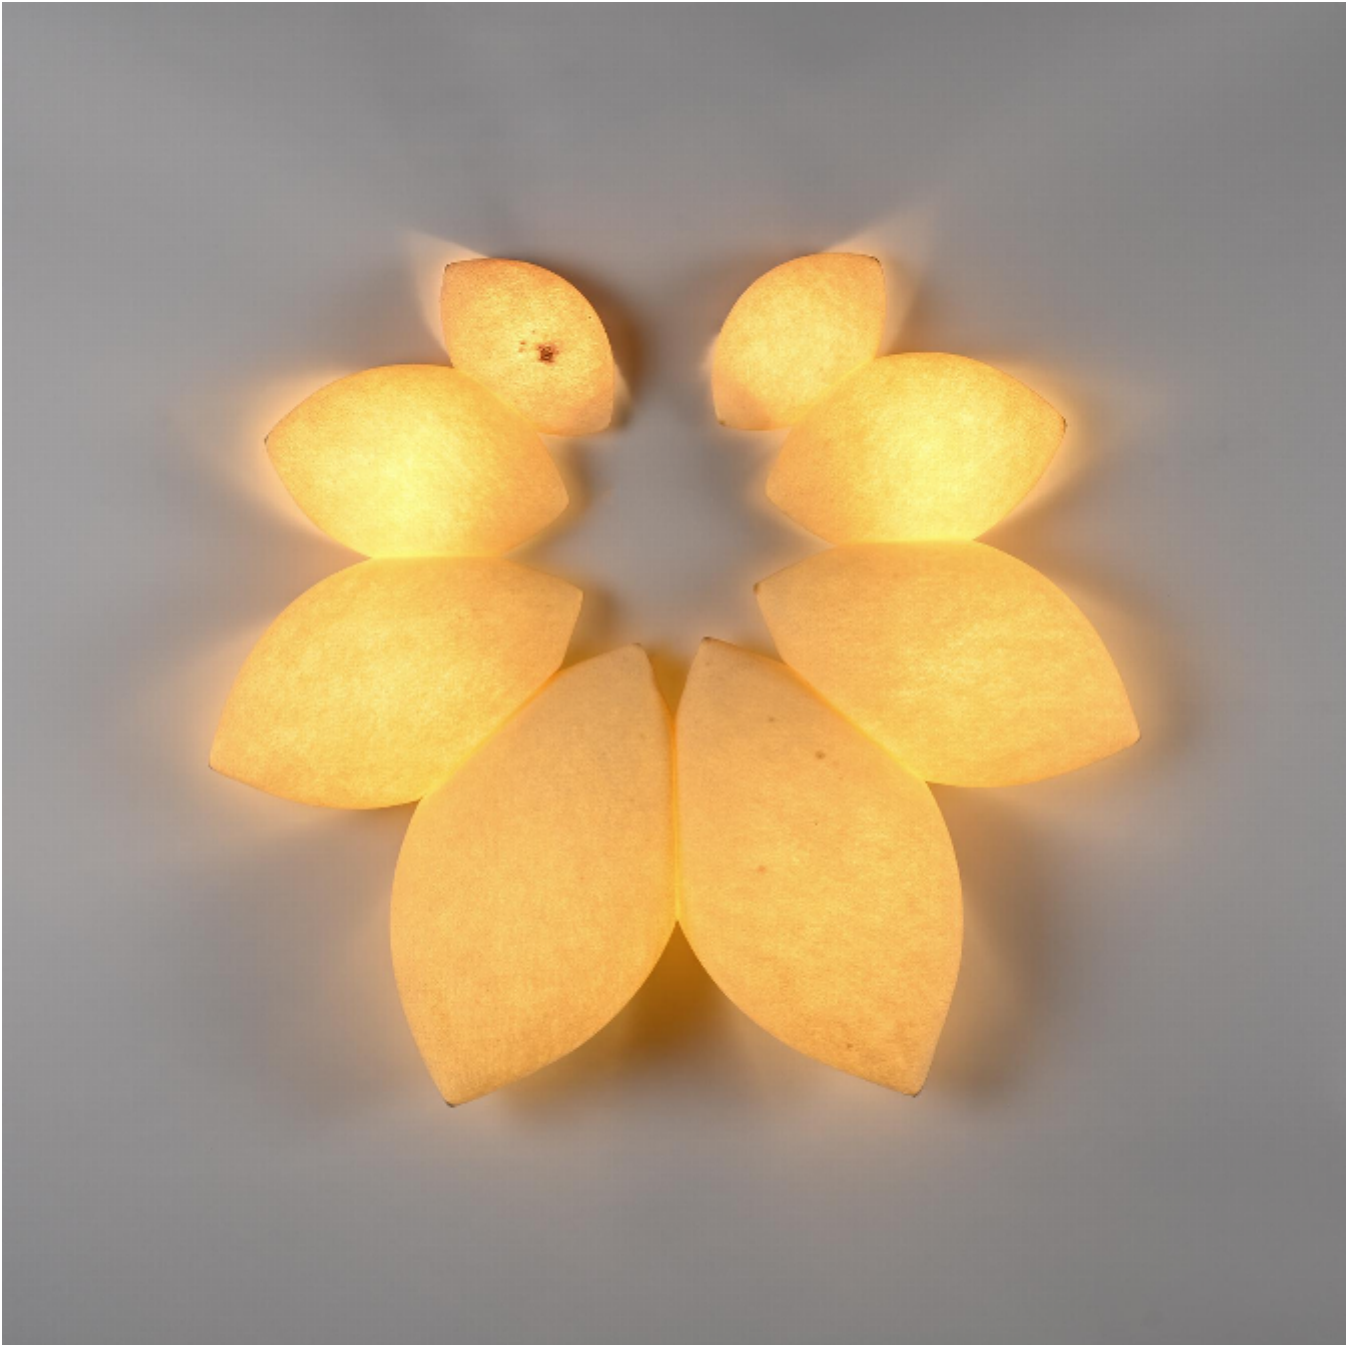

Large Felt Wall light, Denmark, circa 1970

€1,100 **SALE €700**

REF: 5847

Height: 85 cm (33.5")

Width: 90 cm (35.4")

Depth: 24 cm (9.4")

DESCRIPTION

70s spirit and nature come together in this very large wall sconce composed of 8 interconnected elements.

The white lacquered metal structure hosts eight luminous points resembling seashells made of resilient felt.

Denmark, circa 1970.