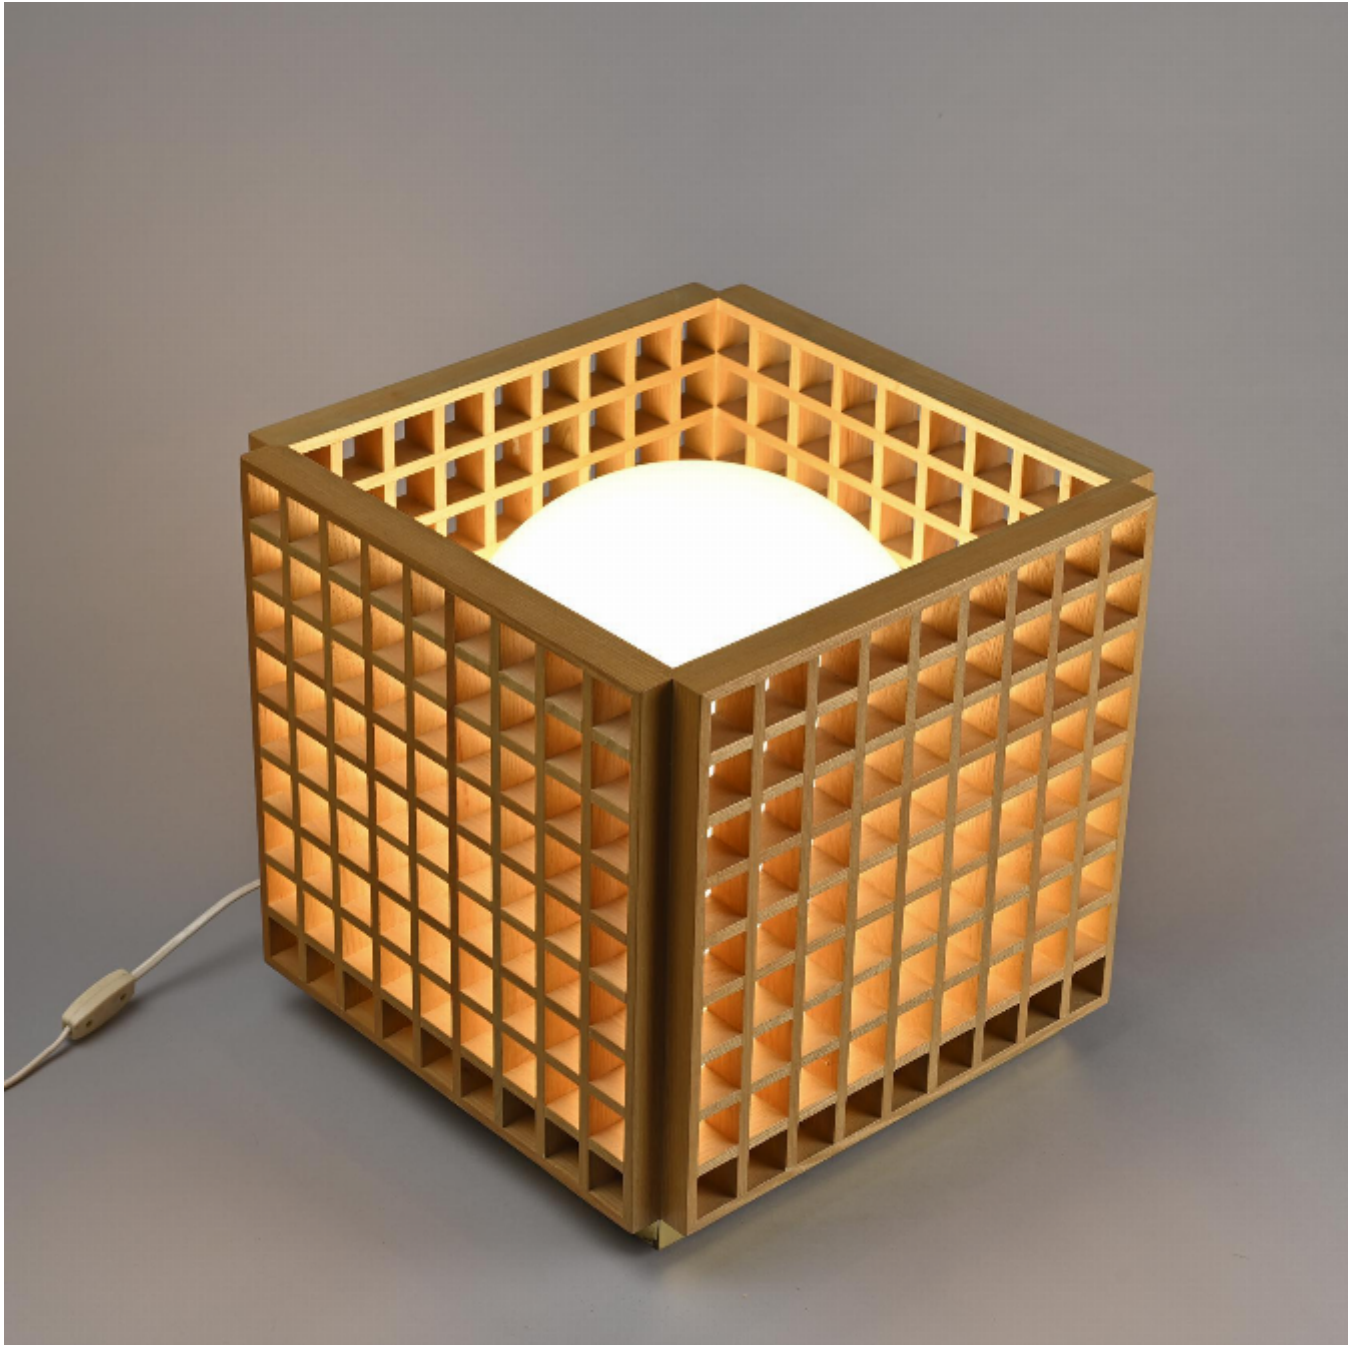

Italian Table lamp, Selenova circa 1970

Selenova

€1,400

REF: 6045

Height: 39 cm (15.4")

Width: 39 cm (15.4")

Depth: 39 cm (15.4")

DESCRIPTION

Floor lamp with a wooden cube-shaped openwork structure holding a white opal glass globe. It rests on a brass base. A simple yet highly graphic design for beautiful light diffusion!

Manufacturer: Selenova Italia, circa 1970.