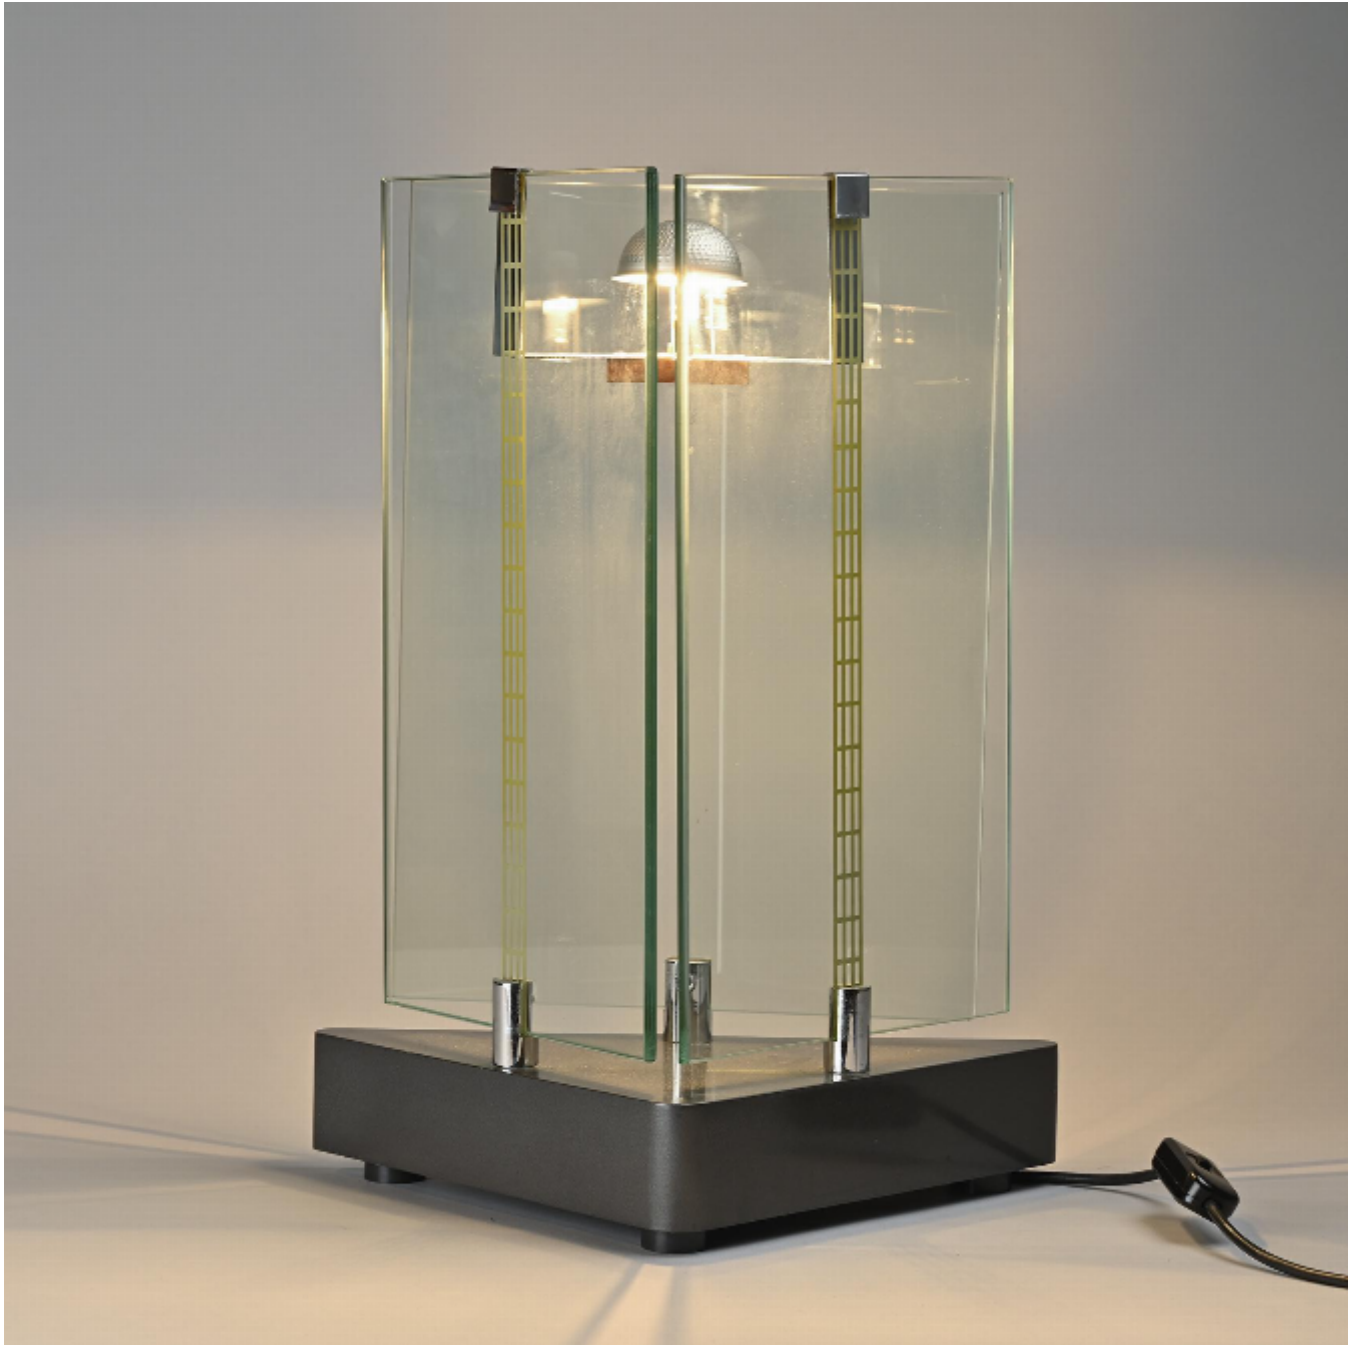

Lamp model Aladina by Giuseppe Raimondi, Studio Luce
Giuseppe Raimondi

€1,200

REF: 6574

Height: 49 cm (19.3")

Width: 36 cm (14.2")

Depth: 19 cm (7.5")

DESCRIPTION

Rare table lamp, model Aladino, designed by Giuseppe Raimondi and produced in limited quantities.

The triangular base, crafted from gray lacquered metal, supports three fixed glass panels, one of which integrates an innovative polarity-based electrical system.

Signed by Giuseppe Raimondi and named Aladino.

Manufacturer : Studio Luce, 1970.
Very limited edition.