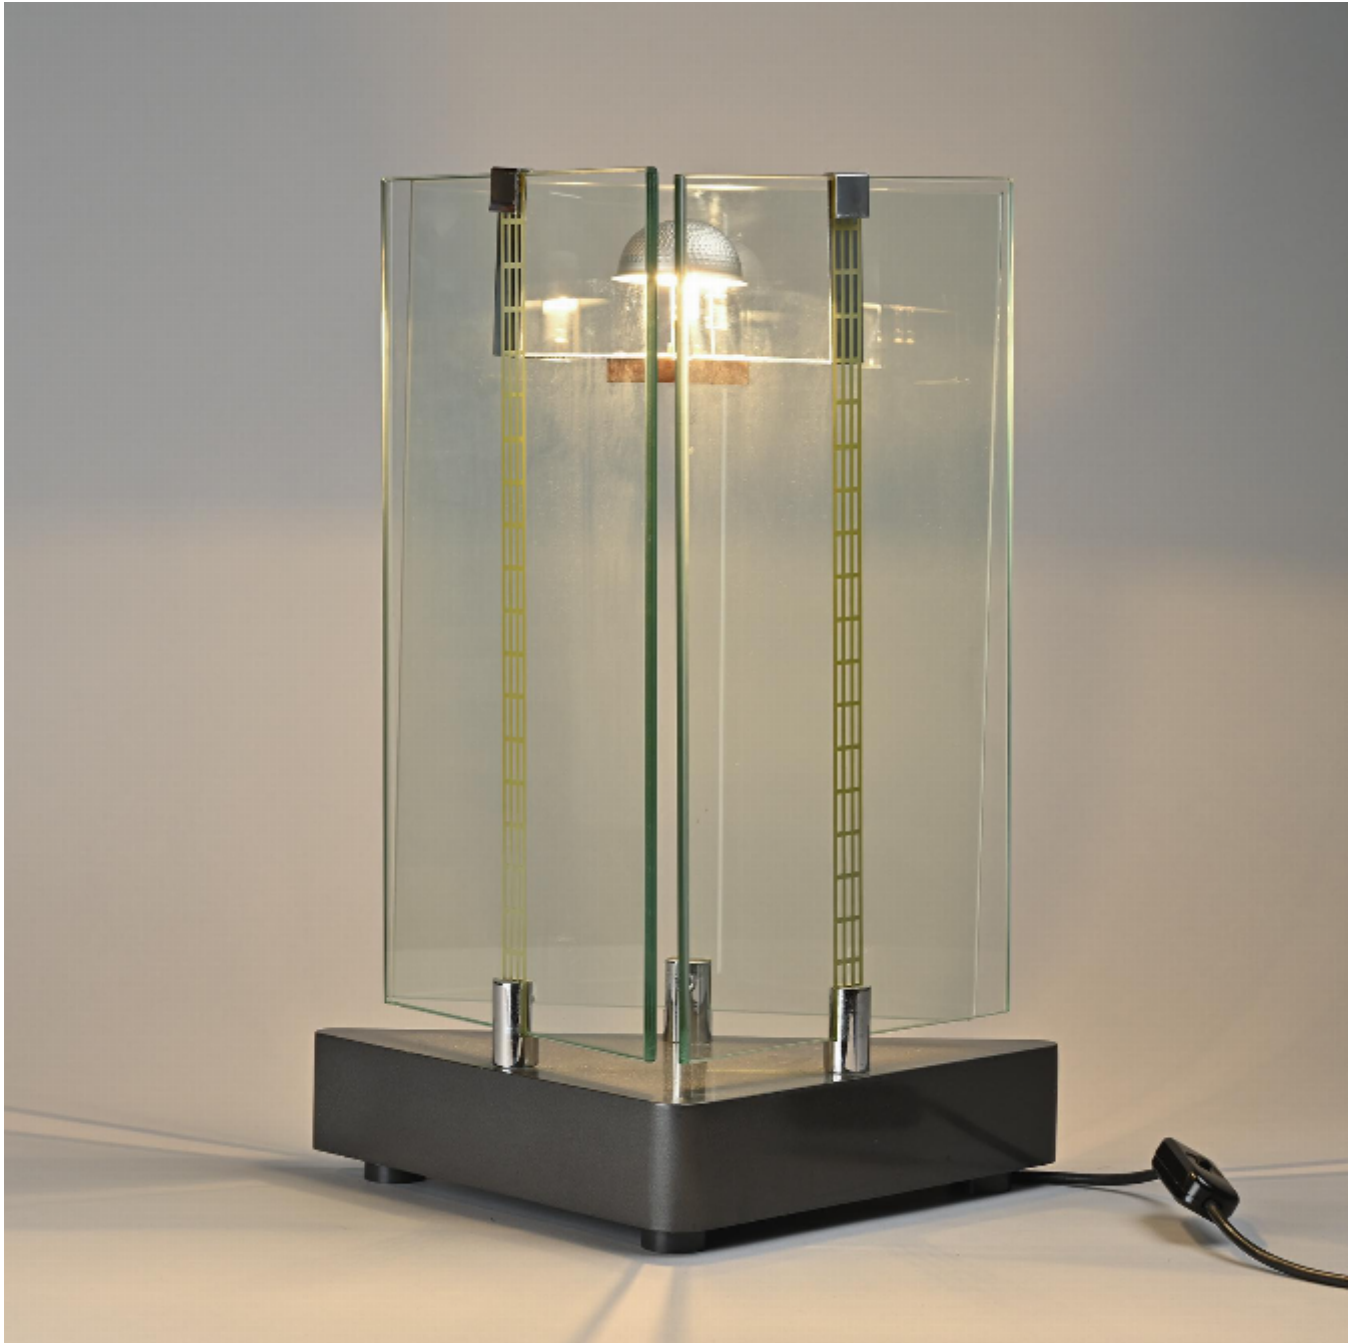

Lamp model Aladina by Giuseppe Raimondi, Studio Luce  
Giuseppe Raimondi

€1,200

REF: 6574

Height: 49 cm (19.3")

Width: 36 cm (14.2")

Depth: 19 cm (7.5")

## DESCRIPTION

---

Rare table lamp, model Aladino, designed by Giuseppe Raimondi and produced in limited quantities.

The triangular base, crafted from gray lacquered metal, supports three fixed glass panels, one of which integrates an innovative polarity-based electrical system.

Signed by Giuseppe Raimondi and named Aladino.

Manufacturer : Studio Luce, 1970.  
Very limited edition.