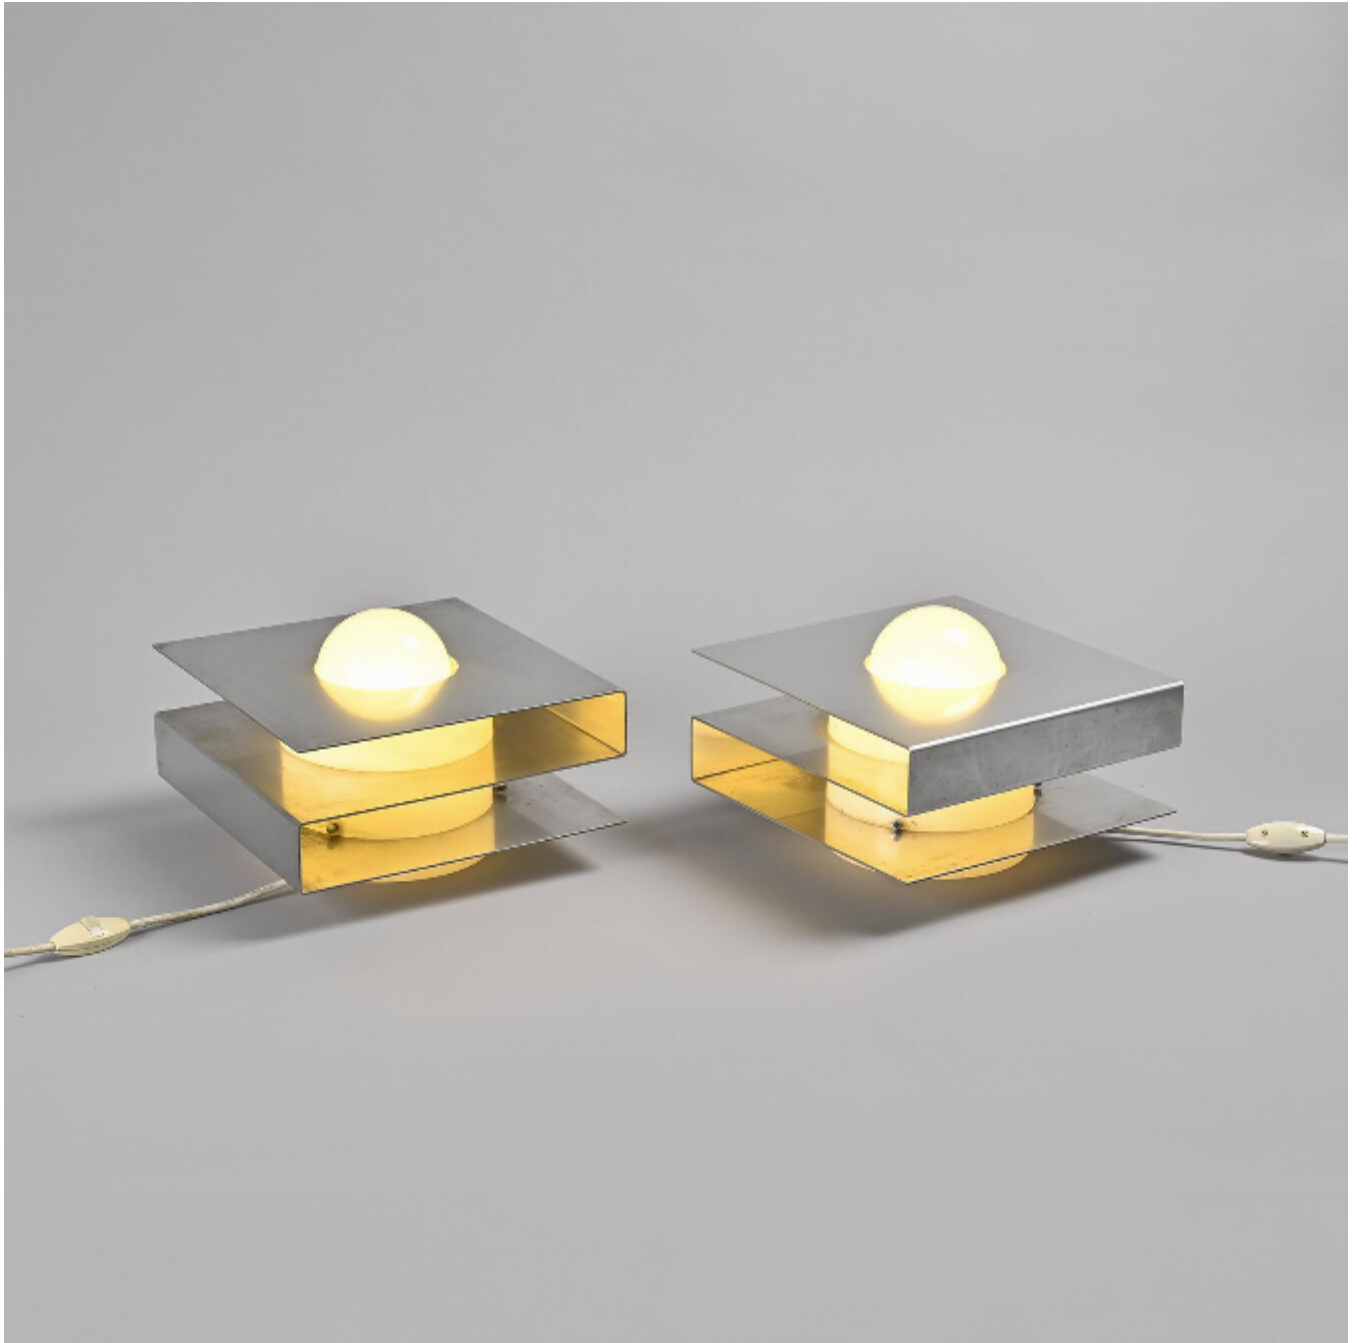

Pair of table lamps model 1036 by Guy Bertrand, Disderot circa 1969
Guy BERTRAND

€1,800

REF: 7564

Height: 14 cm (5.5")

Width: 25 cm (9.8")

Depth: 25 cm (9.8")

DESCRIPTION

Pair of table lamps designed by Guy Bertrand in the late 1960s.

Each lamp features a folded aluminium sheet forming a cubic, architectural volume that encloses a plexiglass reflector, producing a soft and even light. The dialogue between the metallic surface and the translucent plastic embodies the refined aesthetic of late-1960s French design.