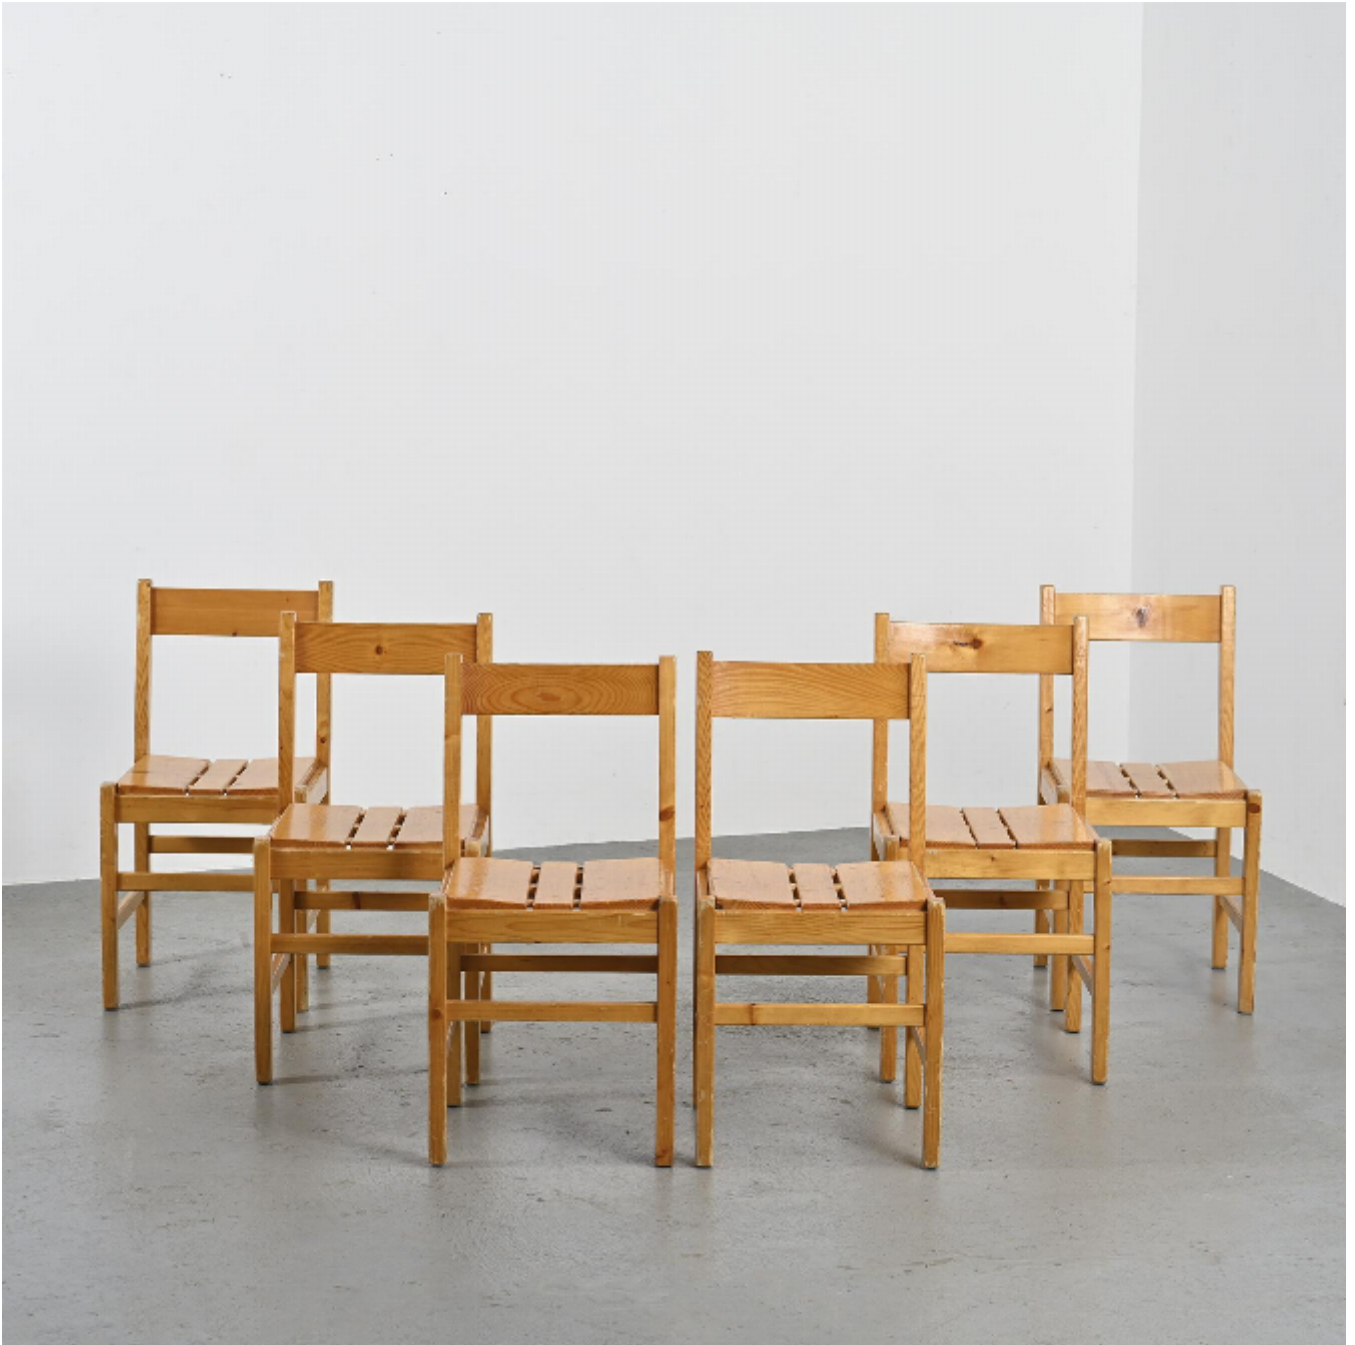

Set of 6 Pine Chairs by Maison Regain

€550

REF: 6733

Height: 78 cm (30.7")

Width: 40 cm (15.7")

Depth: 43 cm (16.9")

## DESCRIPTION

---

Set of six solid pine chairs by Maison Regain.

Seat with three chamfered sides and solid backrest.

Provenance: French Alps

Manufacturer : Maison Regain, circa 1970.