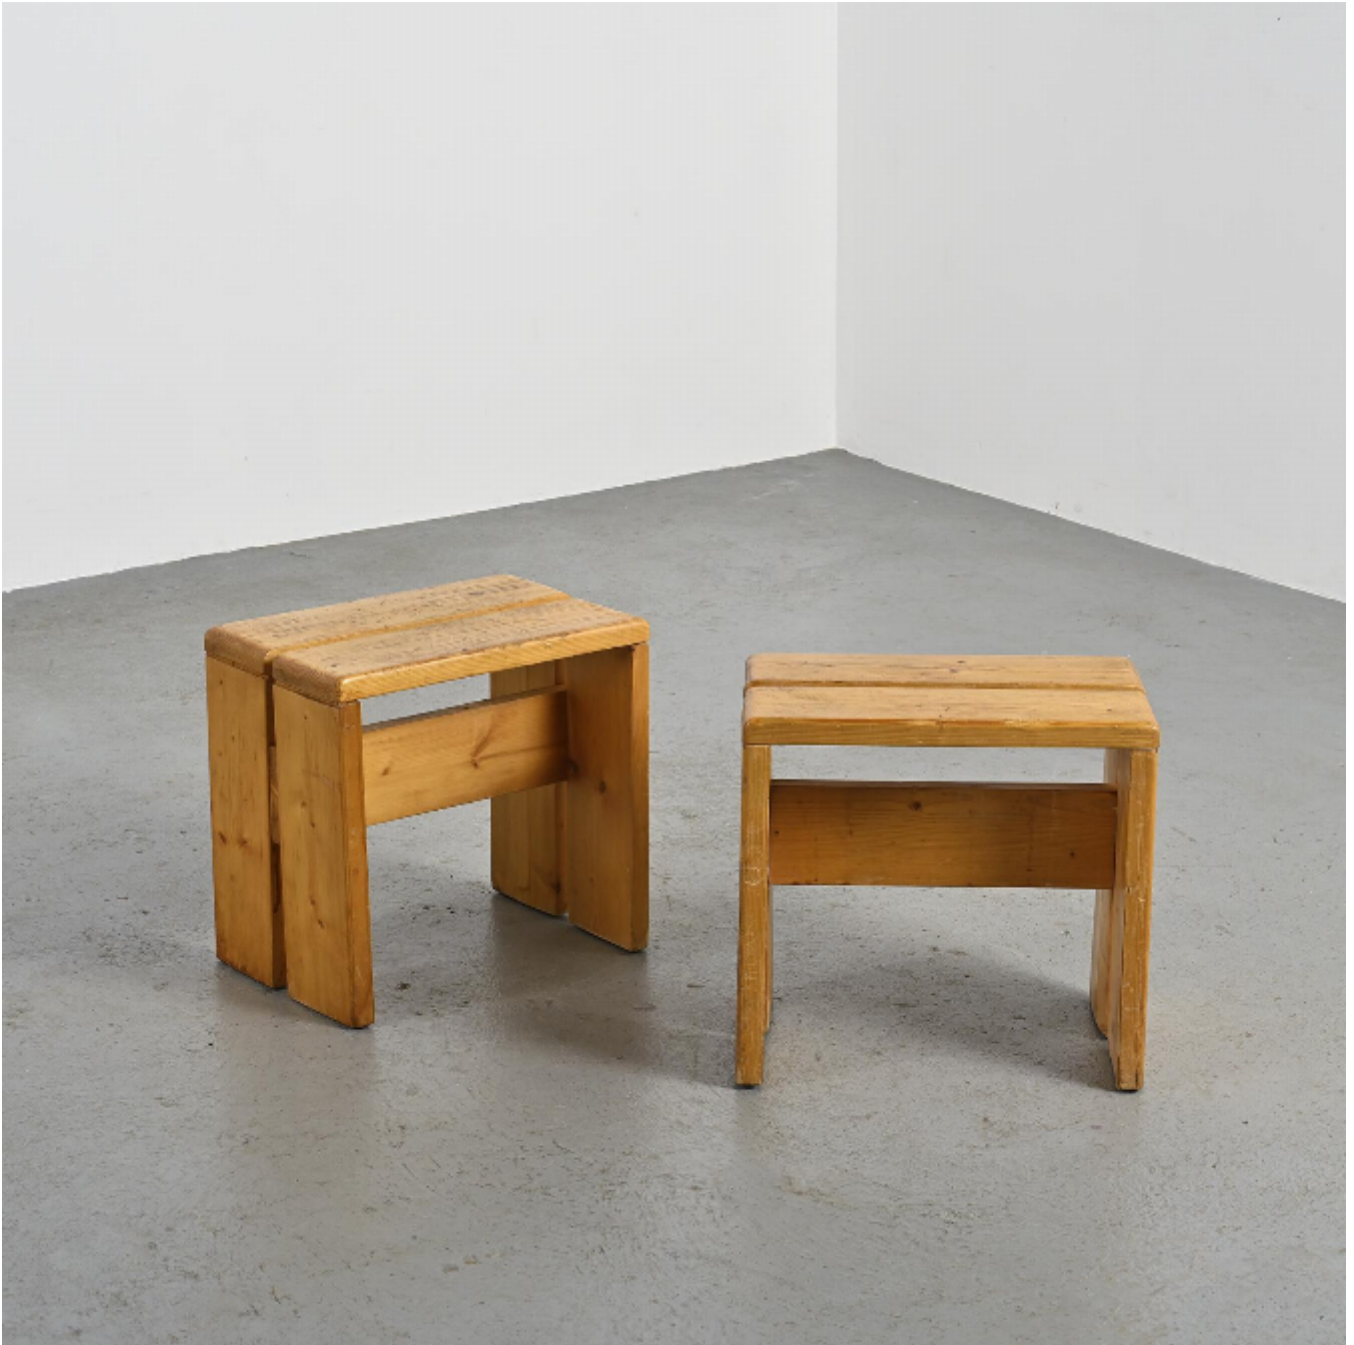

Les Arcs Pair of Pine Stools, French Alps circa 1970

€950

REF: 6580

Height: 42 cm (16.5")

Width: 44 cm (17.3")

Depth: 30 cm (11.8")

## DESCRIPTION

---

Deeply connected to the mountains, Charlotte Perriand spent two decades designing and furnishing the ski resort of Les Arcs in the French Alps. Her work involved not only the layout of the apartments but also the curation of specific furniture pieces.

Among the items she chose, these solid pine stools with their distinctive inverted U shape were particularly notable.