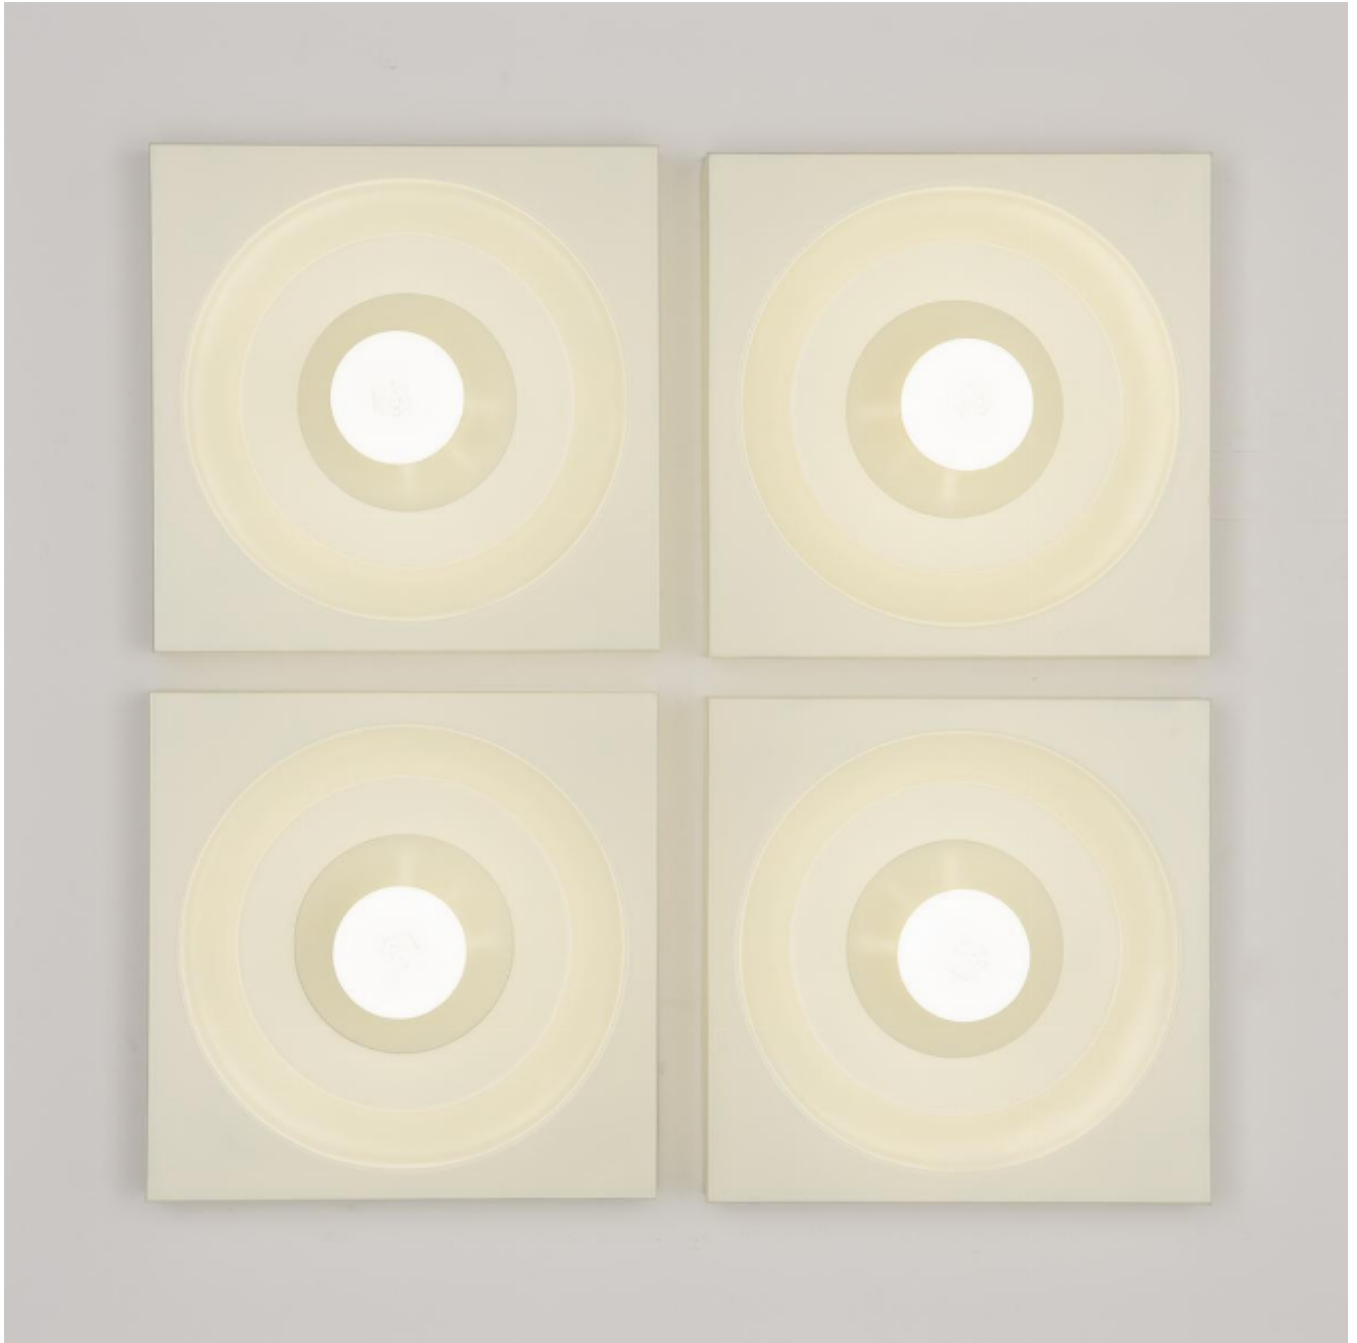

Metal Wall Sconces by Klaus Hempel, GUTE FORM, circa 1970

Klaus Hempel

€280

REF: 3567

Height: 31 cm (12.2")

Width: 31 cm (12.2")

Depth: 5 cm (2")

DESCRIPTION

Price per lamp.

These 1970s wall lights can be combined in different ways to form an architectural light wall. A classic of German design, they were designed by Klaus Hempel, and were awarded the Gute Form prize in 1972 (some of them carry the prize label).

They can be customized in different colors on request.

Manufacturer: Kaiser Leuchten, circa 1969