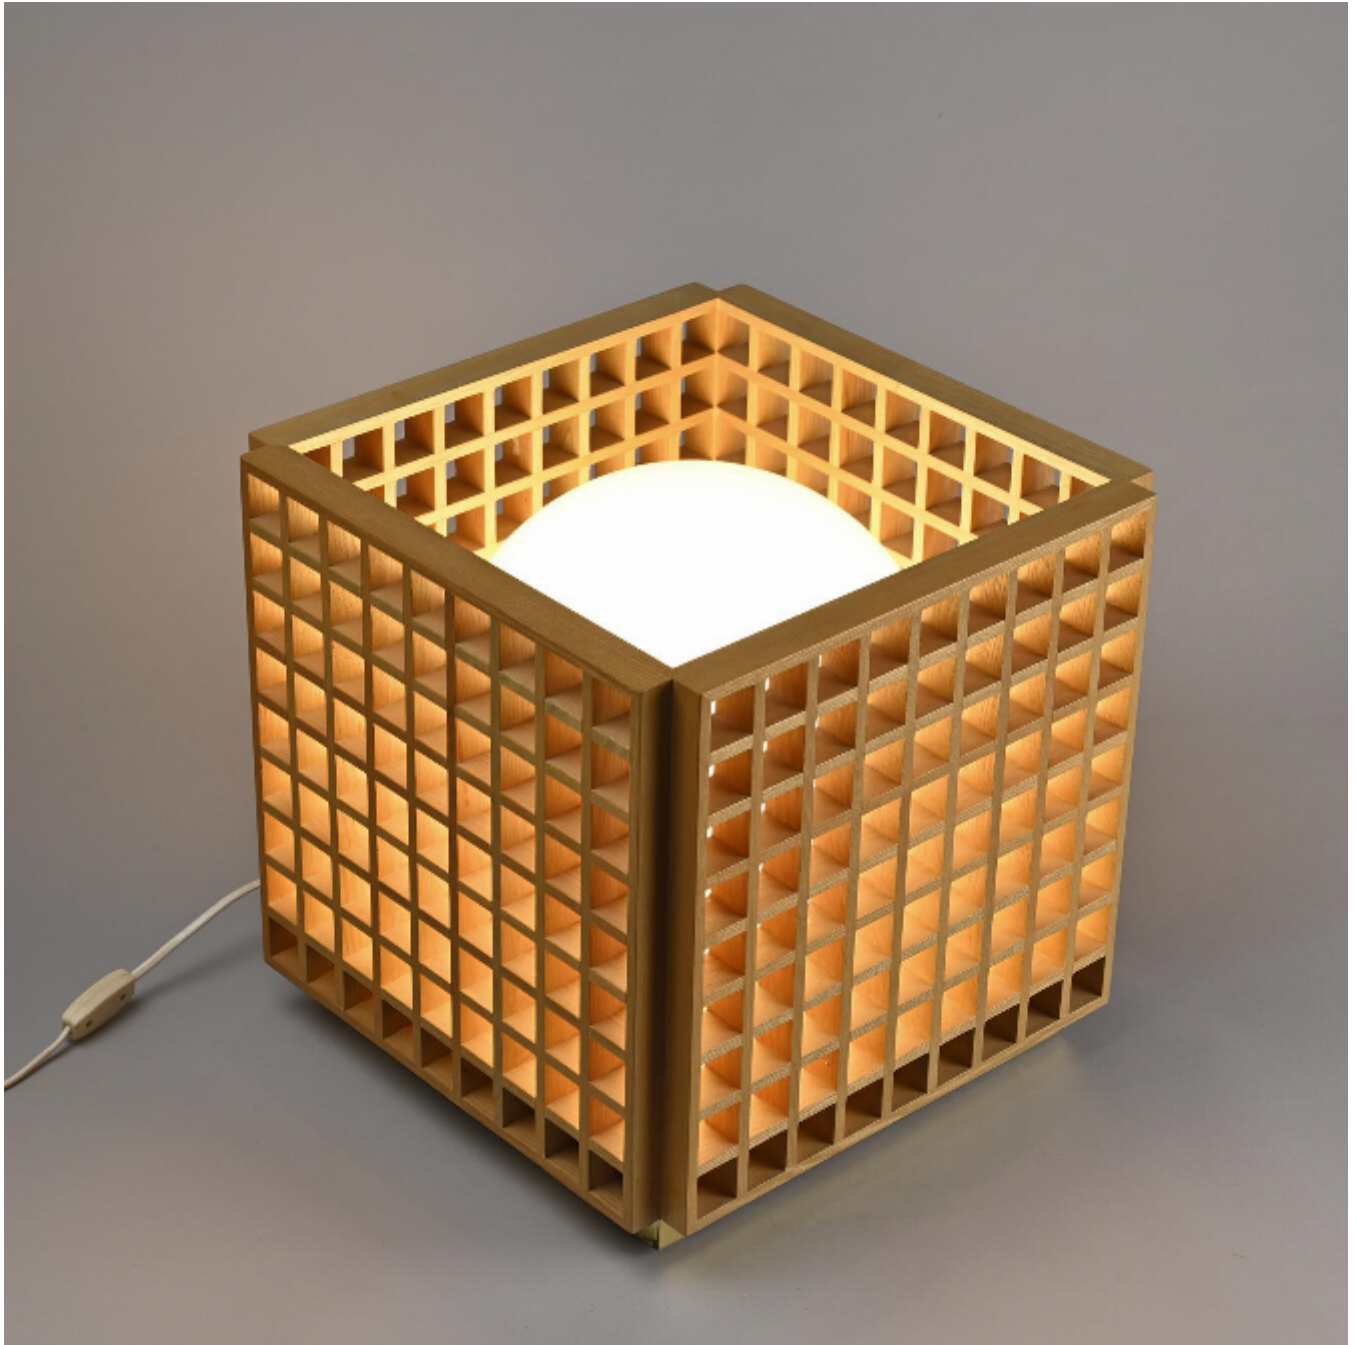

Italian Table lamp, Selenova circa 1970

Selenova

€1,400

REF: 6045

Height: 39 cm (15.4")

Width: 39 cm (15.4")

Depth: 39 cm (15.4")

## DESCRIPTION

---

Floor lamp with a wooden cube-shaped openwork structure holding a white opal glass globe. It rests on a brass base. A simple yet highly graphic design for beautiful light diffusion!

Manufacturer: Selenova Italia, circa 1970.