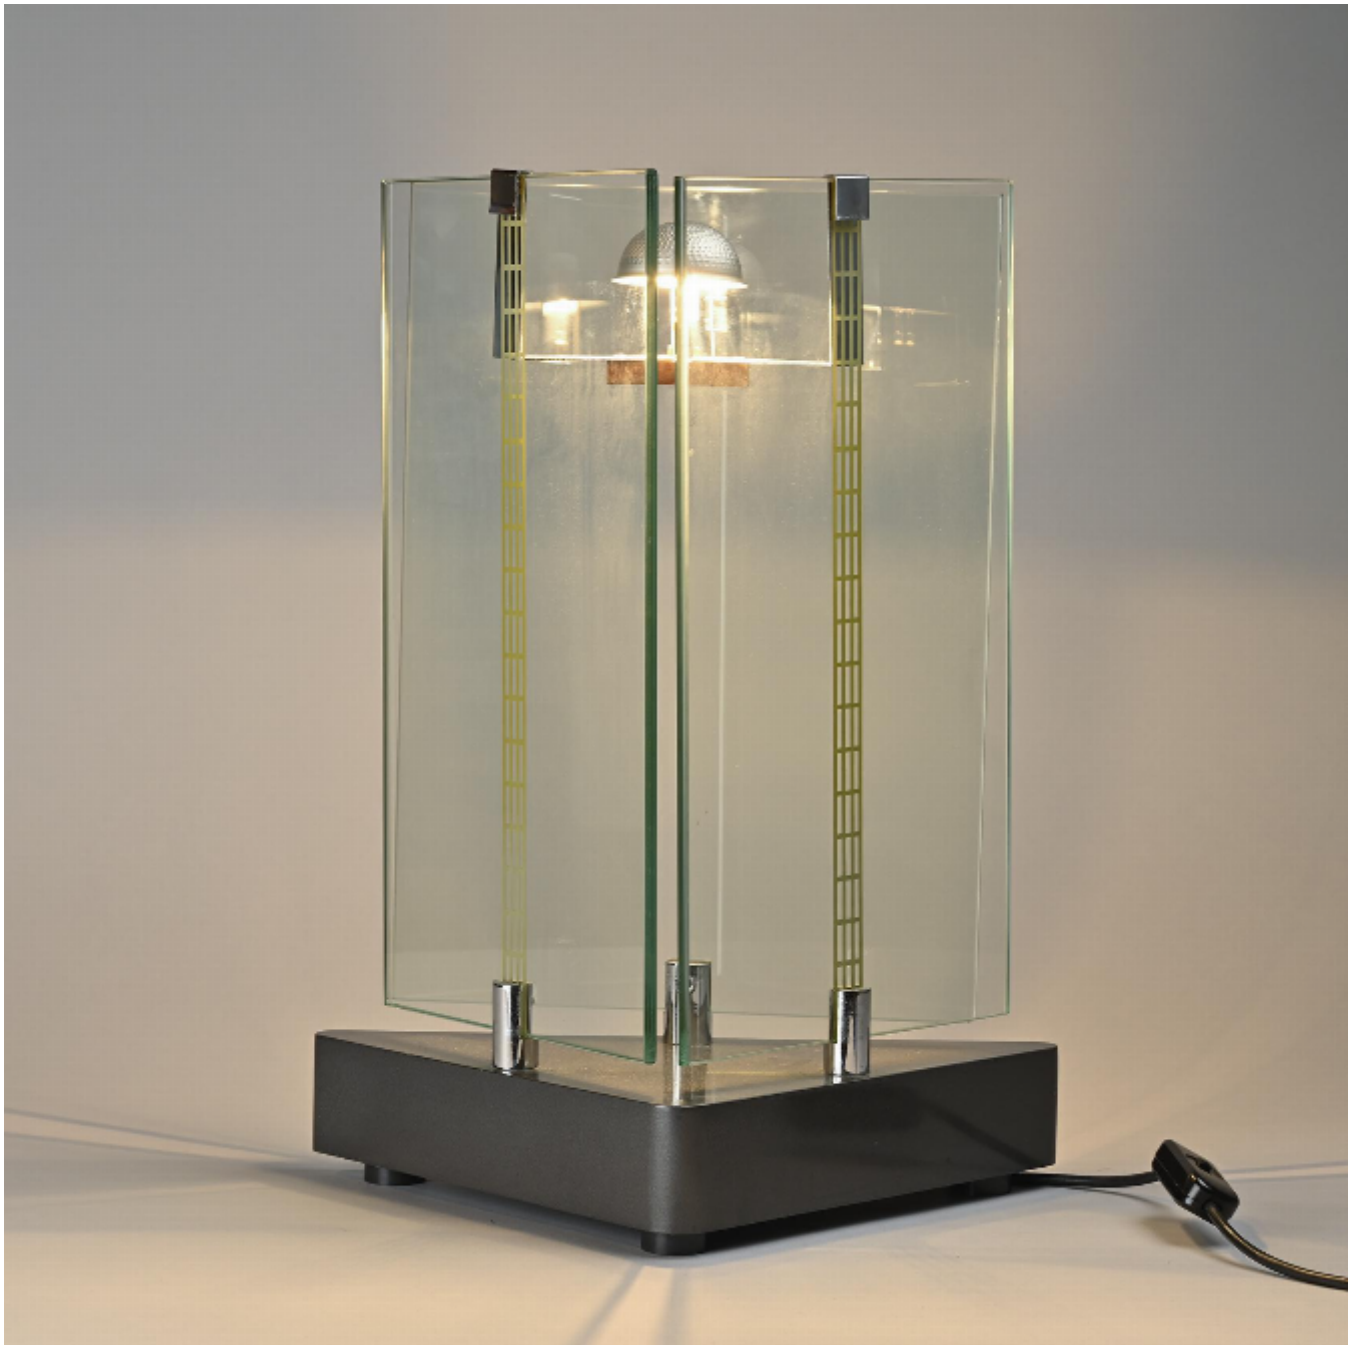

Lamp model Aladina by Giuseppe Raimondi, Studio Luce  
Giuseppe Raimondi

€1,200

REF: 6574

Height: 49 cm (19.3")

Width: 36 cm (14.2")

Depth: 19 cm (7.5")

## DESCRIPTION

---

Rare table lamp, model Aladino, designed by Giuseppe Raimondi and produced in limited quantities.

The triangular base, crafted from gray lacquered metal, supports three fixed glass panels, one of which integrates an innovative polarity-based electrical system.

Signed by Giuseppe Raimondi and named Aladino.

Manufacturer : Studio Luce, 1970.  
Very limited edition.