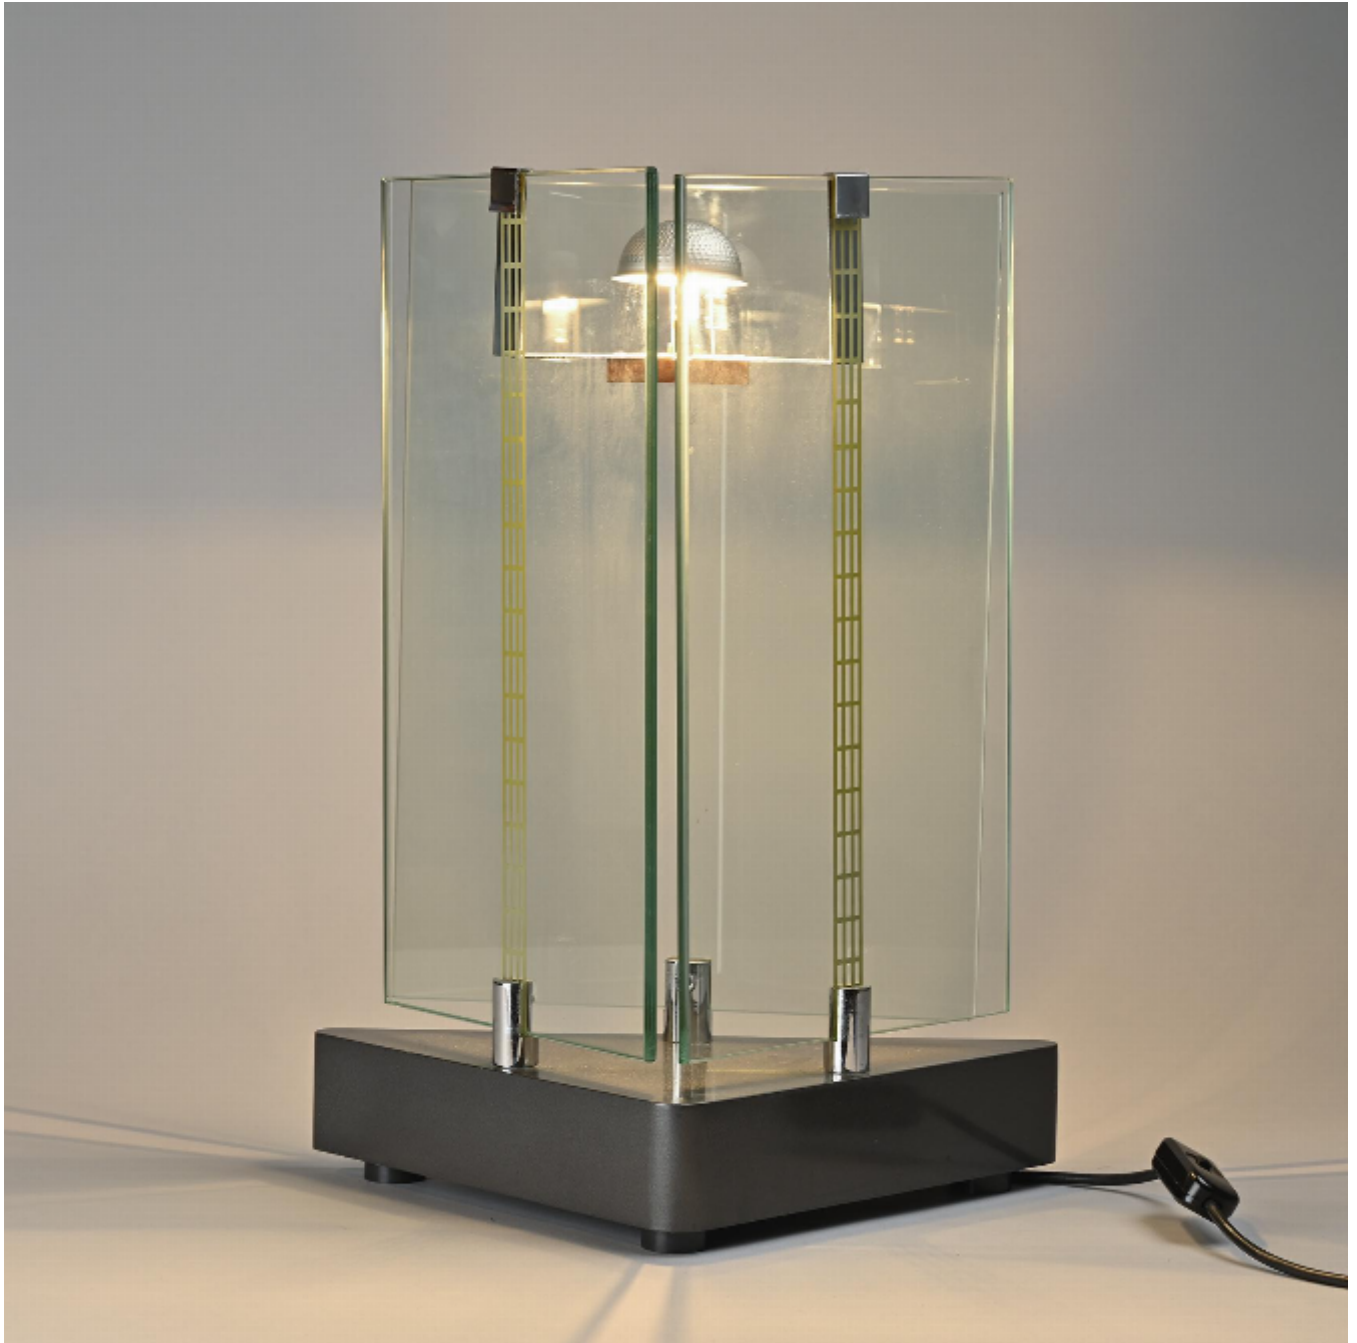

Lamp model Aladina by Giuseppe Raimondi, Studio Luce
Giuseppe Raimondi

€1,200

REF: 6574

Height: 49 cm (19.3")

Width: 36 cm (14.2")

Depth: 19 cm (7.5")

DESCRIPTION

Rare table lamp, model Aladino, designed by Giuseppe Raimondi and produced in limited quantities.

The triangular base, crafted from gray lacquered metal, supports three fixed glass panels, one of which integrates an innovative polarity-based electrical system.

Signed by Giuseppe Raimondi and named Aladino.

Manufacturer : Studio Luce, 1970.
Very limited edition.