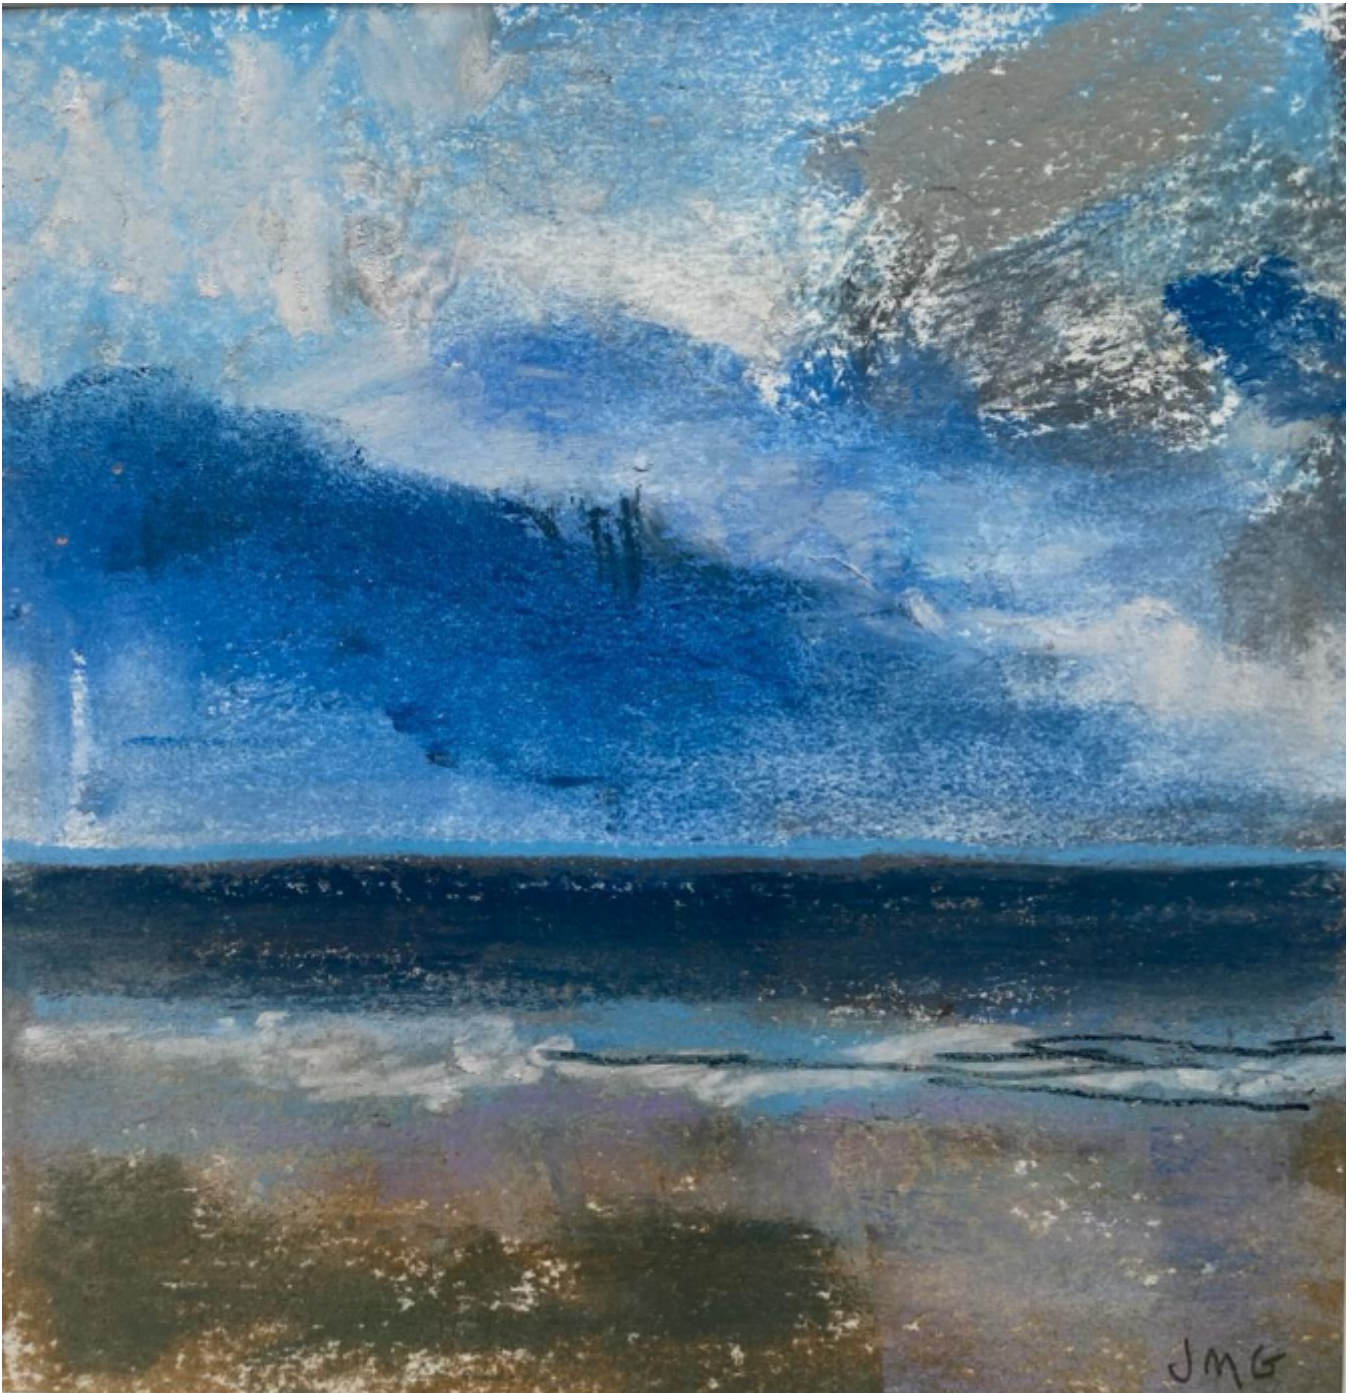

JESSICA GALE Beach and Clouds I

Jessica Gale

£480

REF: 1511

Height: 14 cm (5.5")

Width: 14 cm (5.5")

Framed Height: 32 cm (12.6")

Framed Width: 32 cm (12.6")

## Description

JESSICA GALE  
Beach and Clouds I

Oil pastel on paper  
Signed lower right

Unframed 14 x 14 cm  
Framed 32 x 32 cm