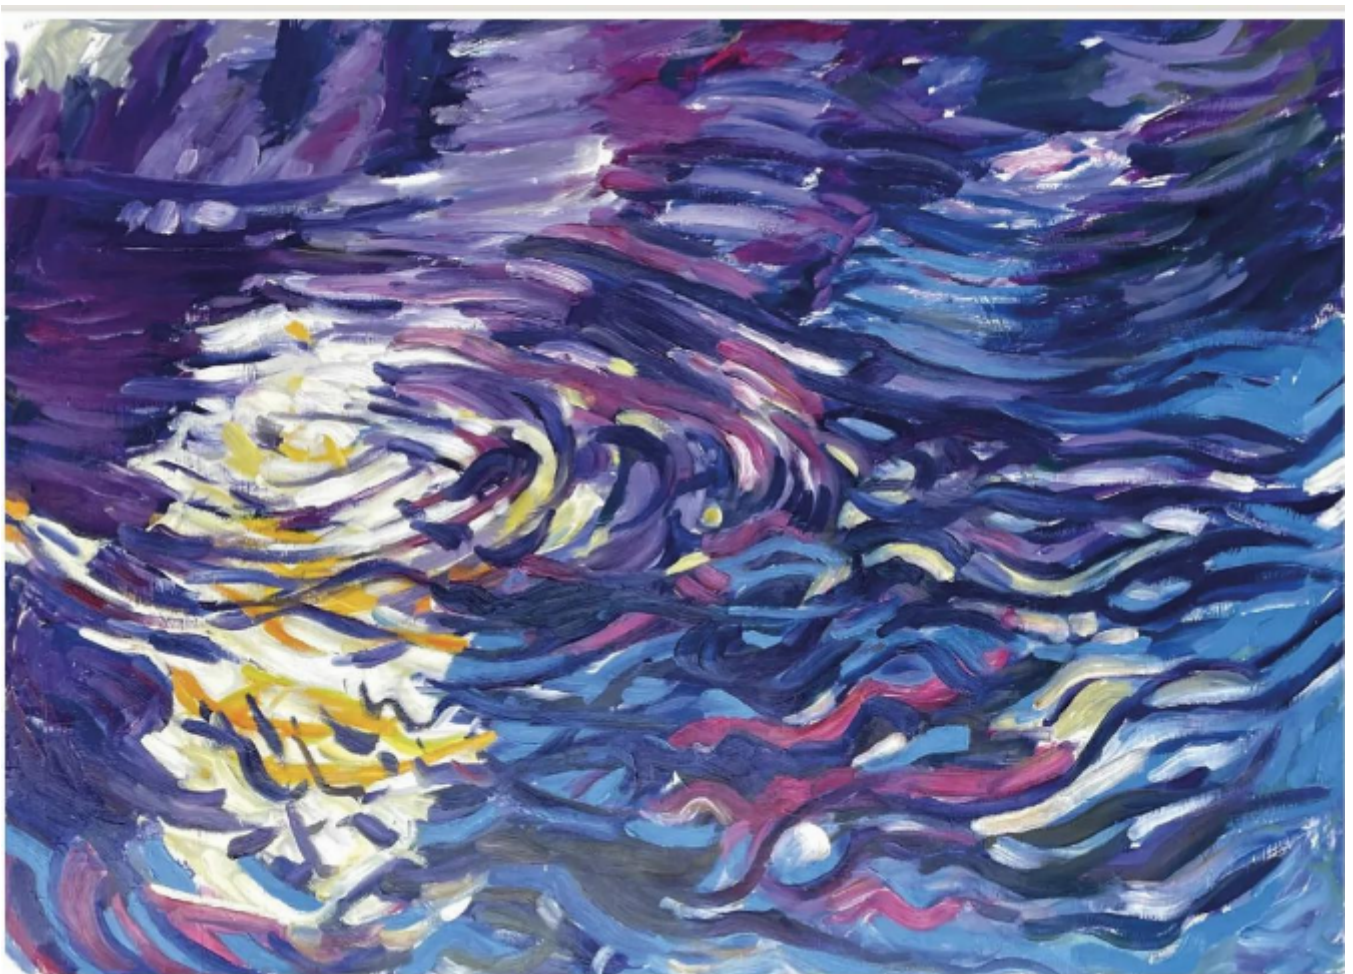

NICK SCHLEE 'Fast stream passing backwater, blue'

Nick Schlee

£4,300

REF: 2267

## Description

NICK SCHLEE  
'Fast stream passing backwater, blue'

Oil on board  
32" x 44", 81 x 112cm