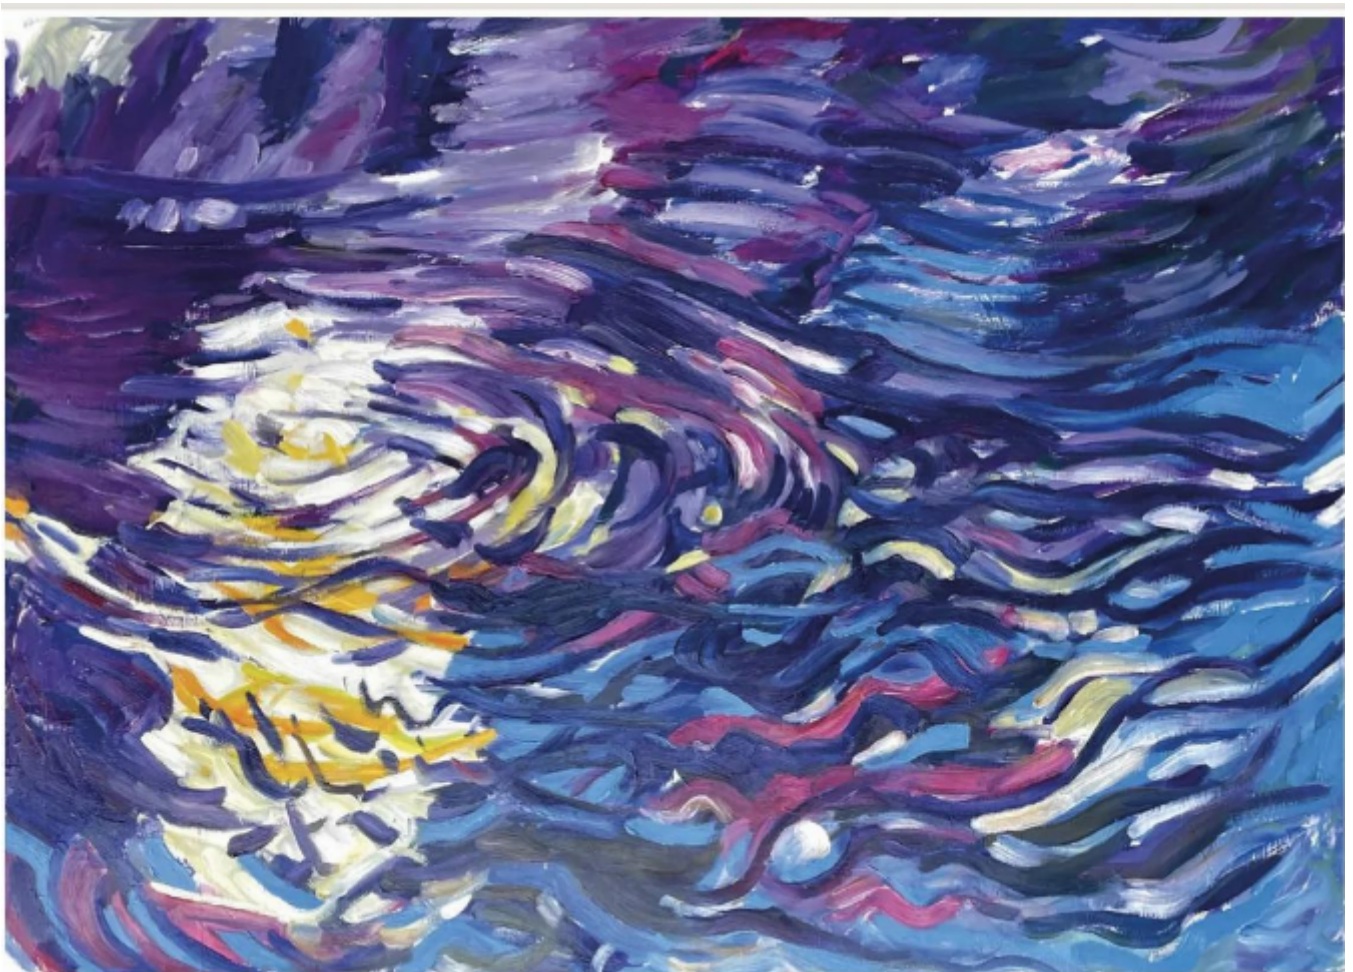

NICK SCHLEE 'Fast stream passing backwater, blue'

Nick Schlee

£4,300

REF: 2267

Description

NICK SCHLEE

'Fast stream passing backwater, blue'

Oil on board