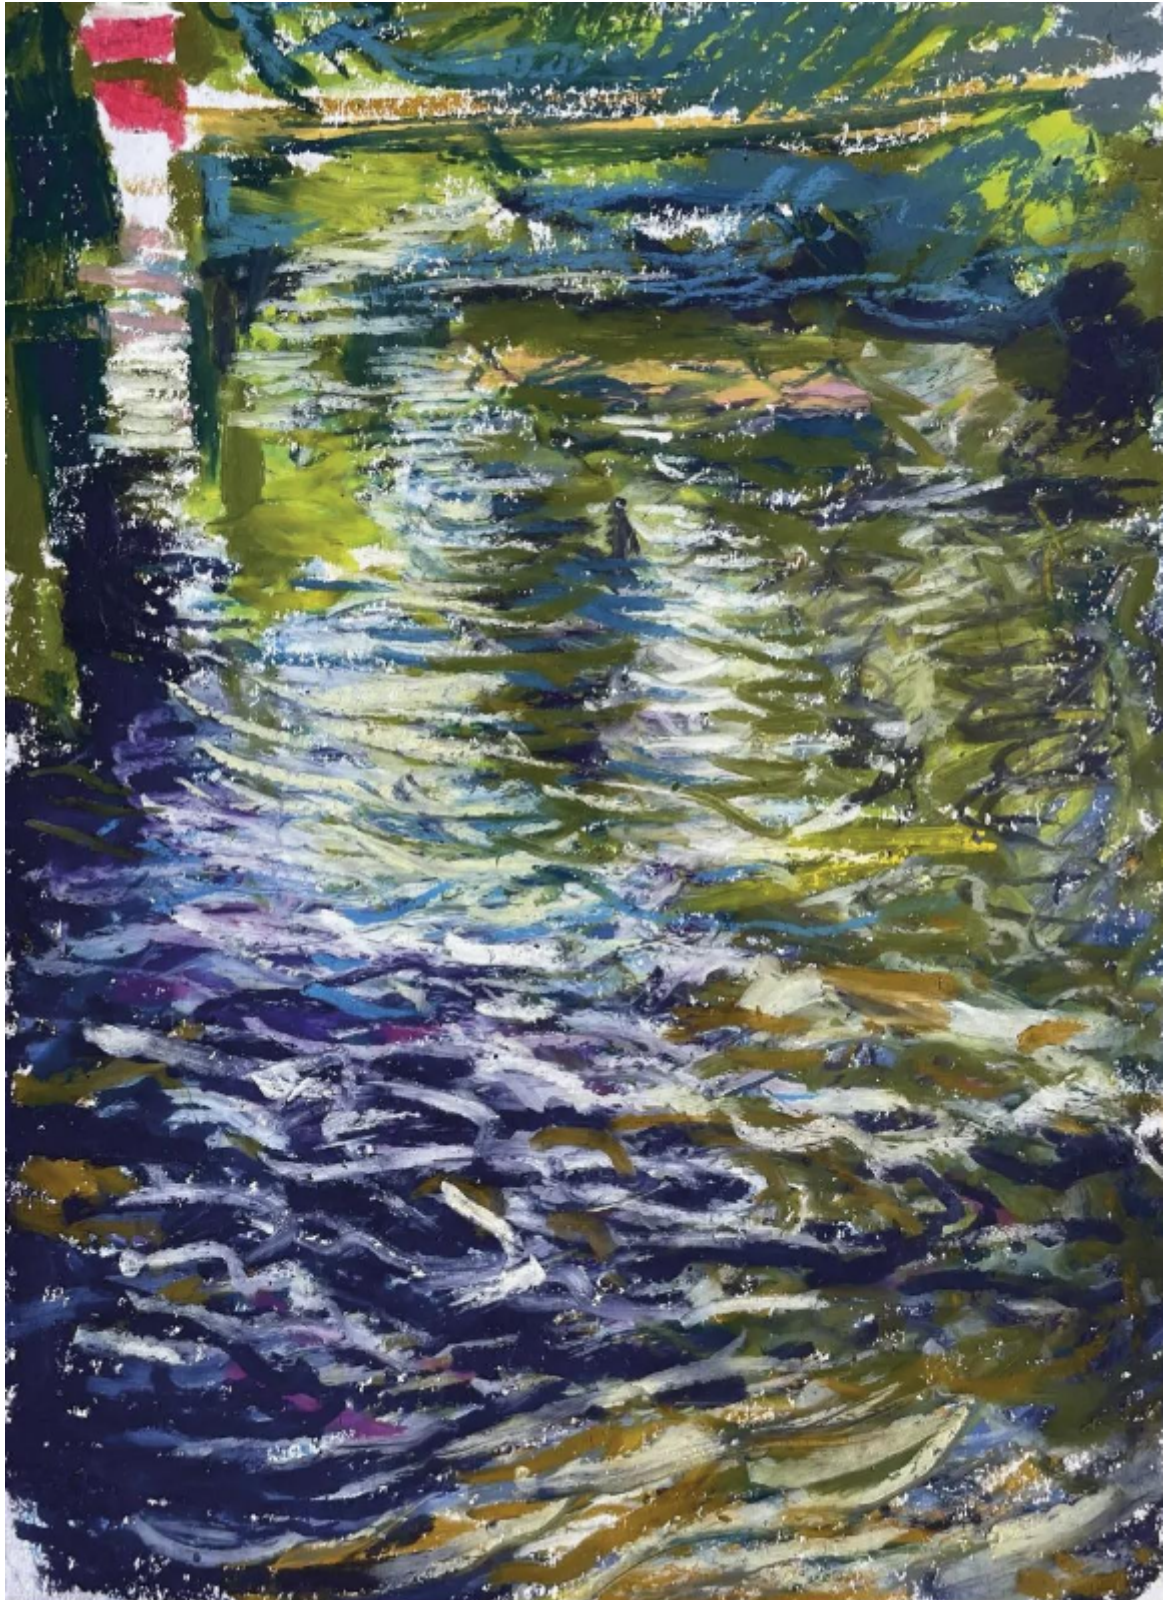

NICK SCHLEE 'Stream passing backwater with red boat'

Nick Schlee

£700

REF: 2269

Description

NICK SCHLEE

'Stream passing backwater with red boat'

Oil pastel

15.6" x 11.5" / 41 x 29 cm