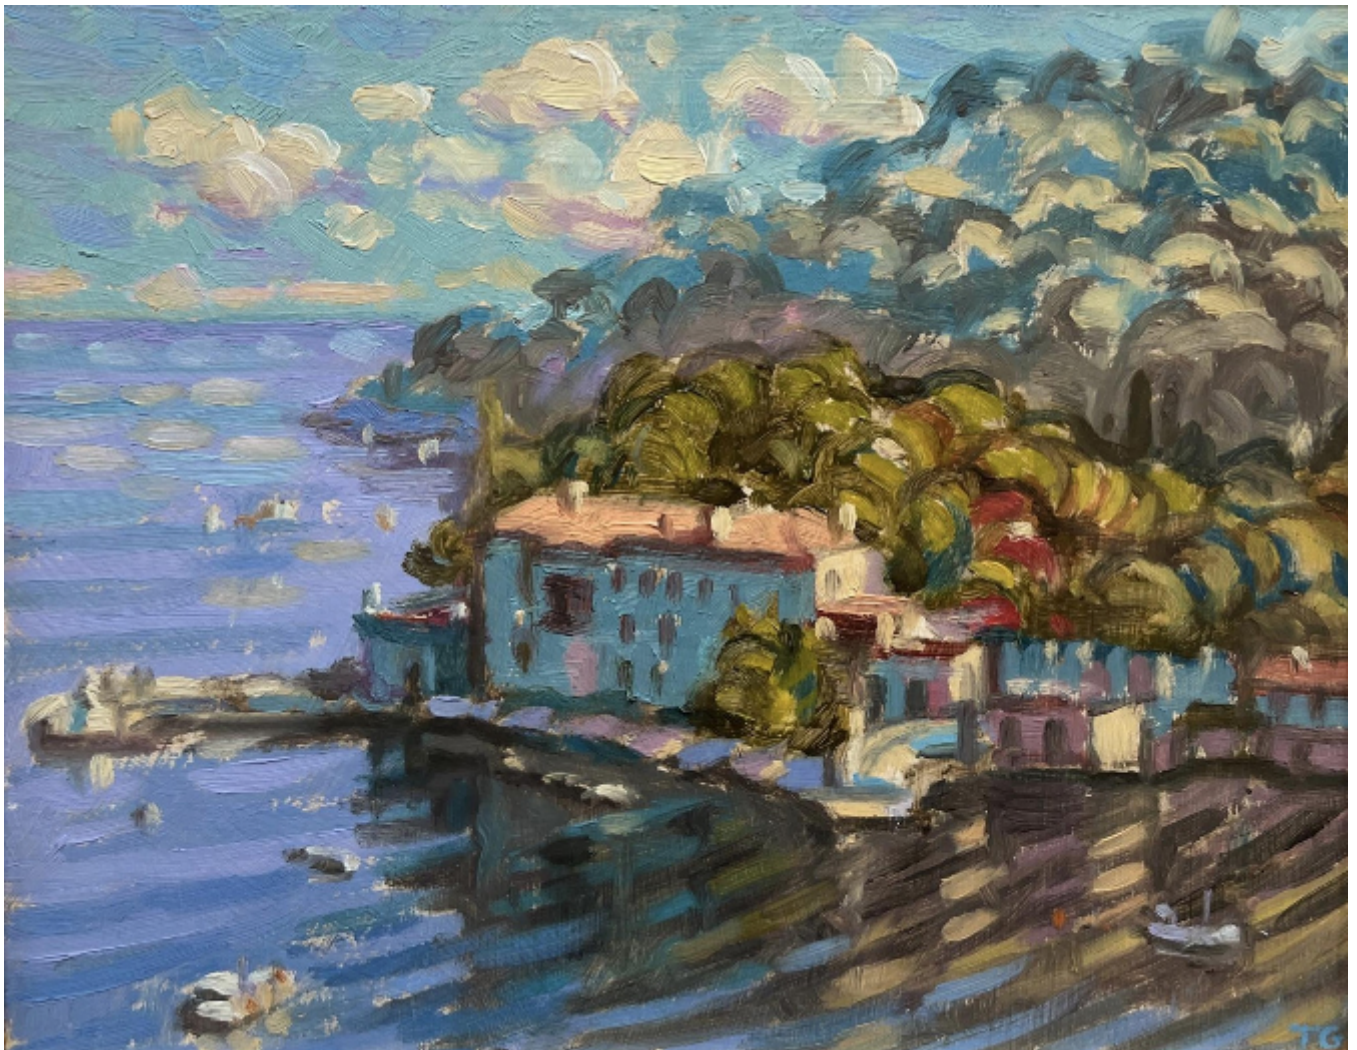

TONY GILLESPIE Cap Ferrat

Tony Gillespie

£800

REF: 2470

Height: 18 cm (7.1")

Width: 24 cm (9.4")

Framed Height: 45 cm (17.7")

Framed Width: 49 cm (19.3")

Description

TONY GILLESPIE

Cap Ferrat

Oil on board

Signed with initials lower right

Unframed: 18x24 cm

Framed: 45x49cm

Provenance: The Edinburgh Gallery, January 1996