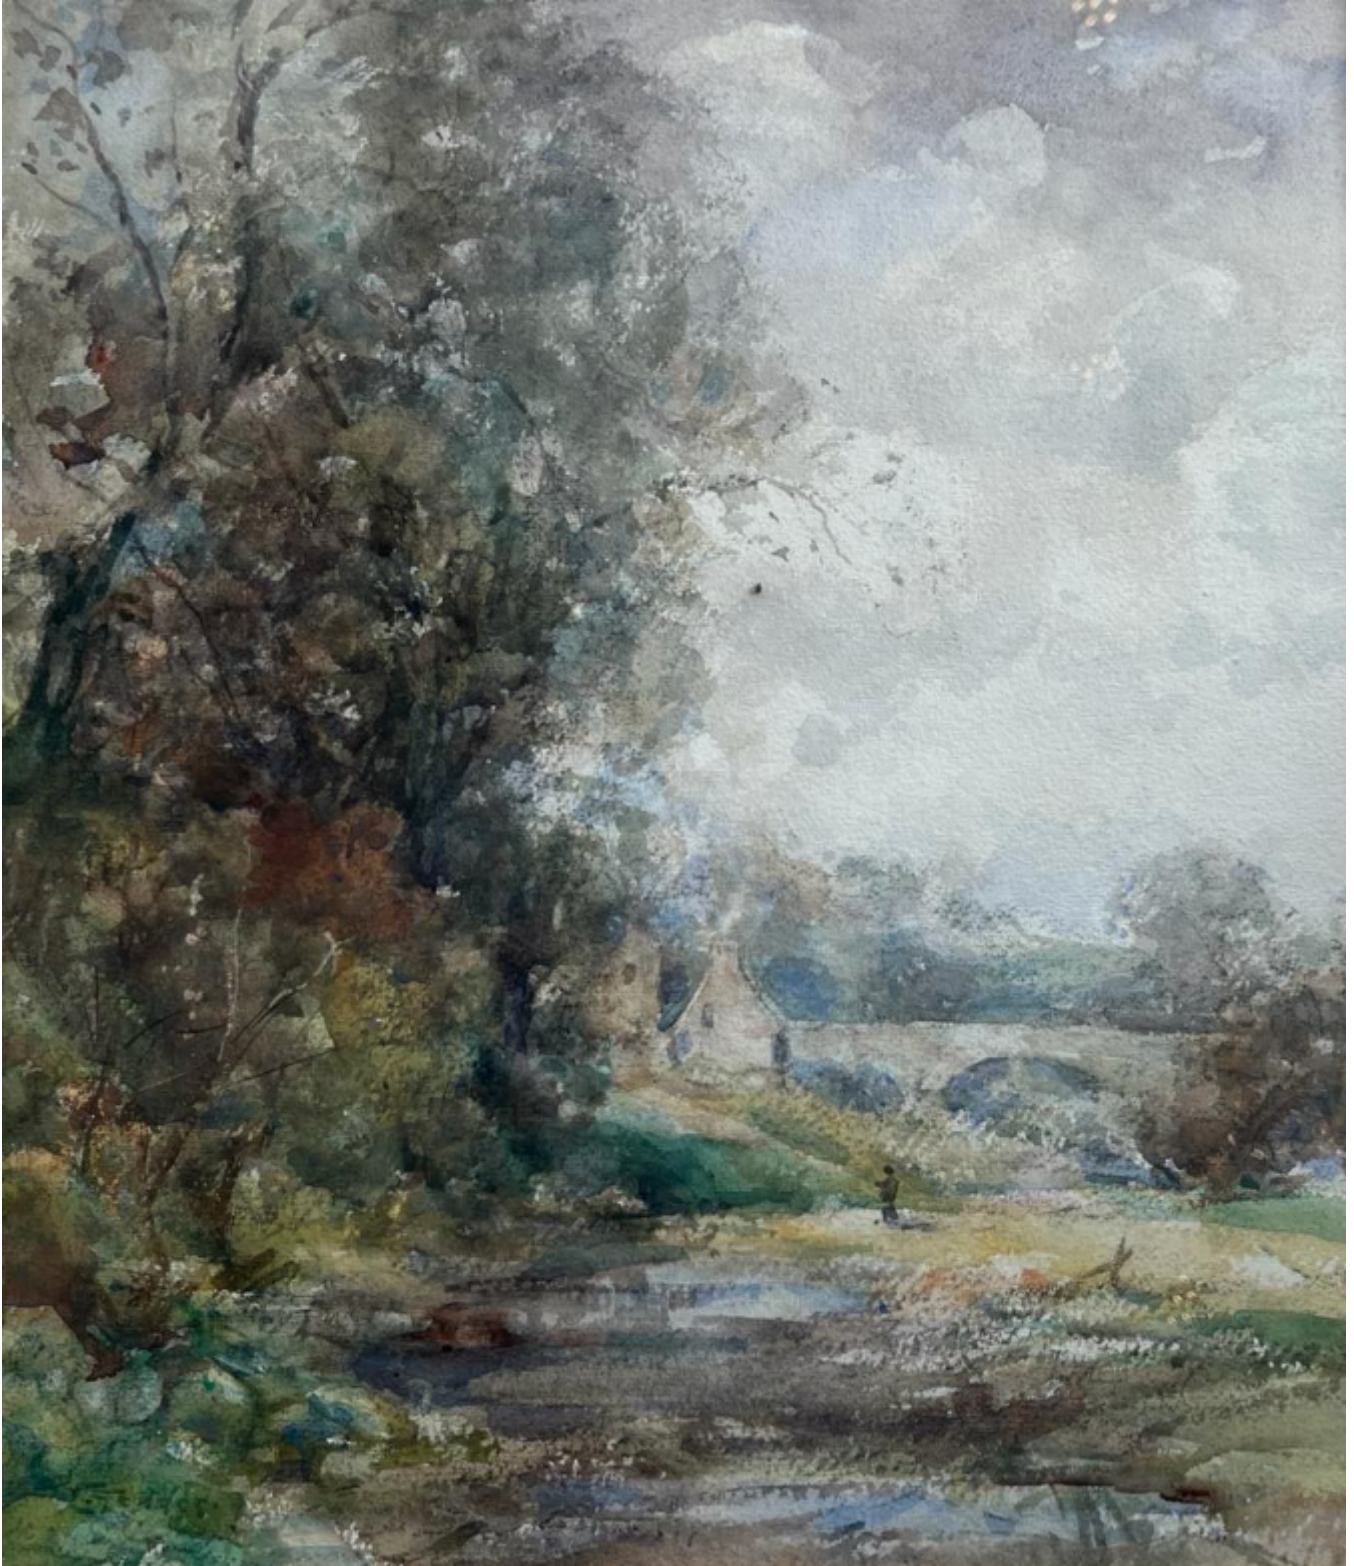

EWAN GEDDES RSW (1866 - 1936) Borders Landscape

Ewan Geddes RSW

£850

REF: 2057

Description

EWAN GEDDES RSW (1866 - 1936)
Borders Landscape

Watercolour
Signed lower left

40 x 35 cm unframed
66 x 61 cm framed