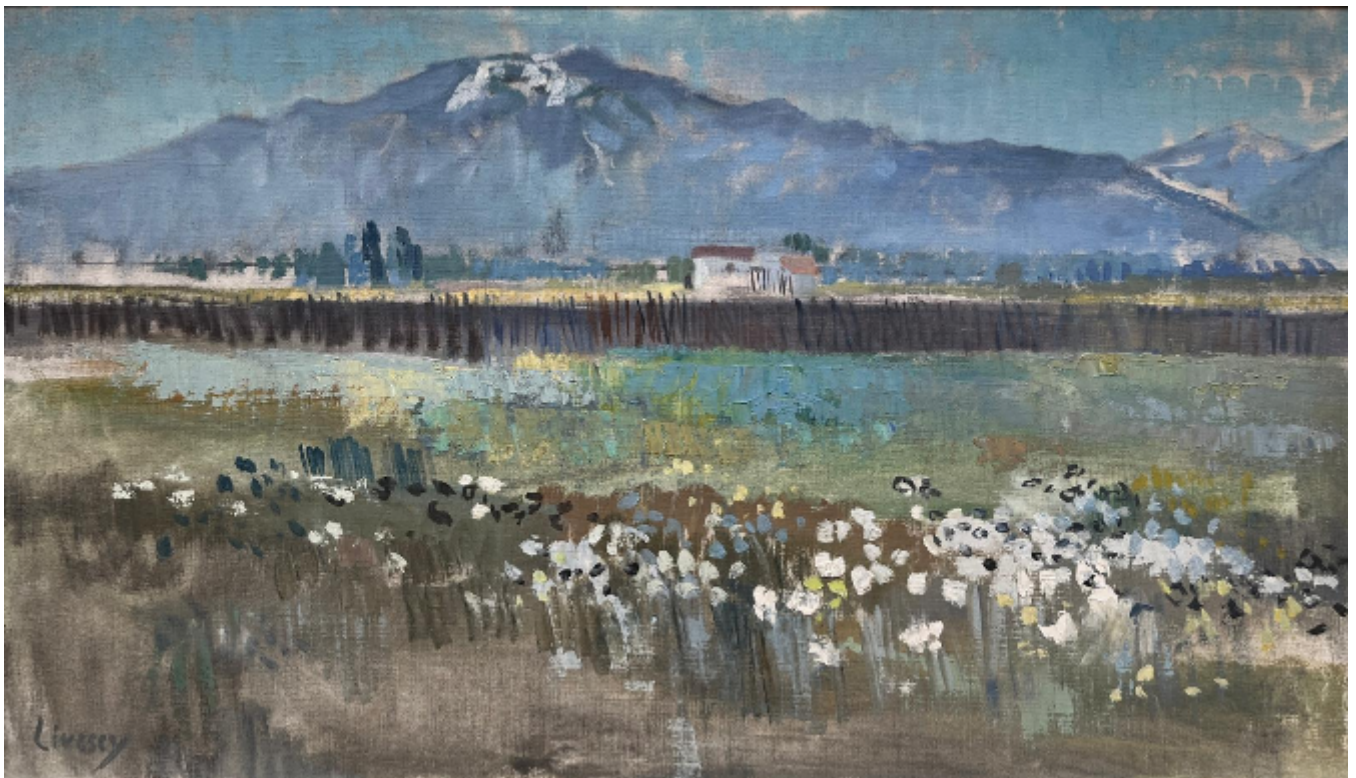

JOHN LIVESEY (1926-1990) Summer Alpine Landscape

£1,200

REF: 2392

Description

JOHN LIVESEY (1926-1990)
Summer Alpine Landscape

Oil on canvas, laid on board
Signed lower left
Unframed: 54 x 95 cm
Framed: 63 x 104 cm