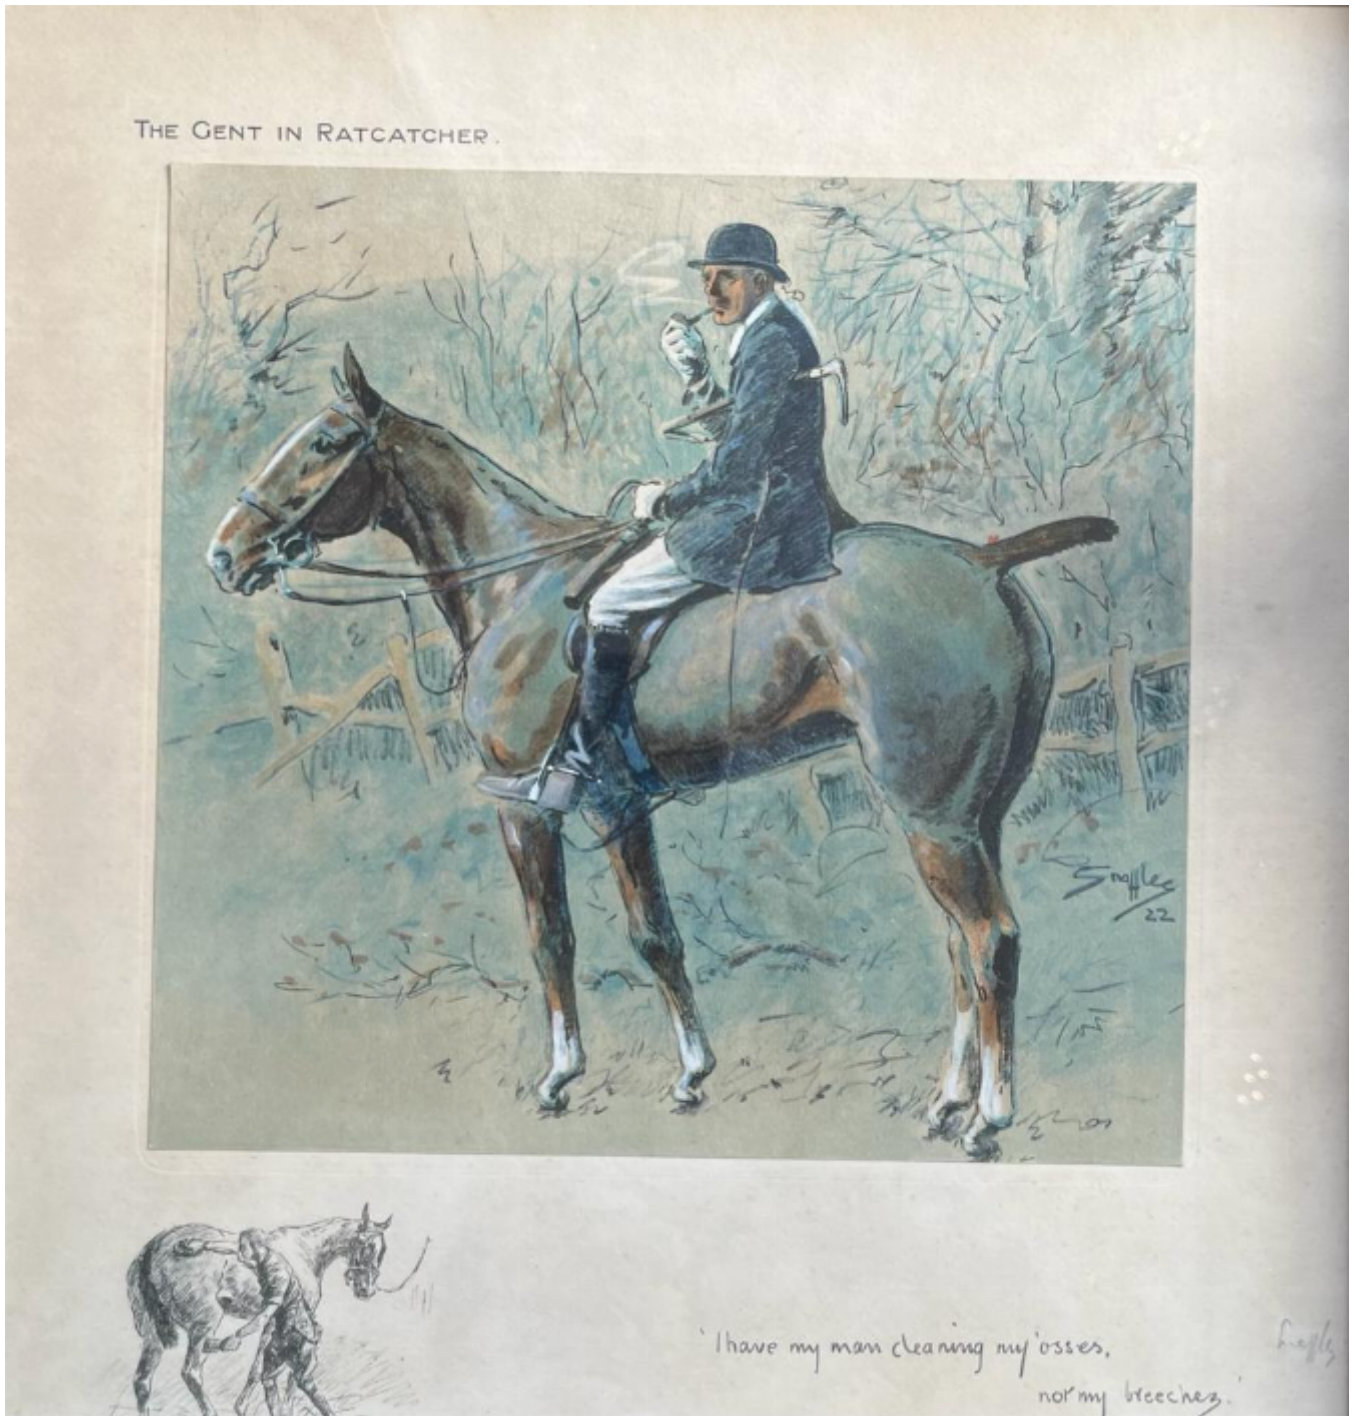

CHARLES "SNAFFLES" JOHNSON PAYNE (1884-1967)

Snaffles

£580

REF: 2065

## Description

CHARLES "SNAFFLES" JOHNSON PAYNE (1884-1967)  
The Gent in Ratcatcher

Photographic reproduction  
Signed in pencil with blind stamp

38 x 36 cm image  
45 x 43 cm framed