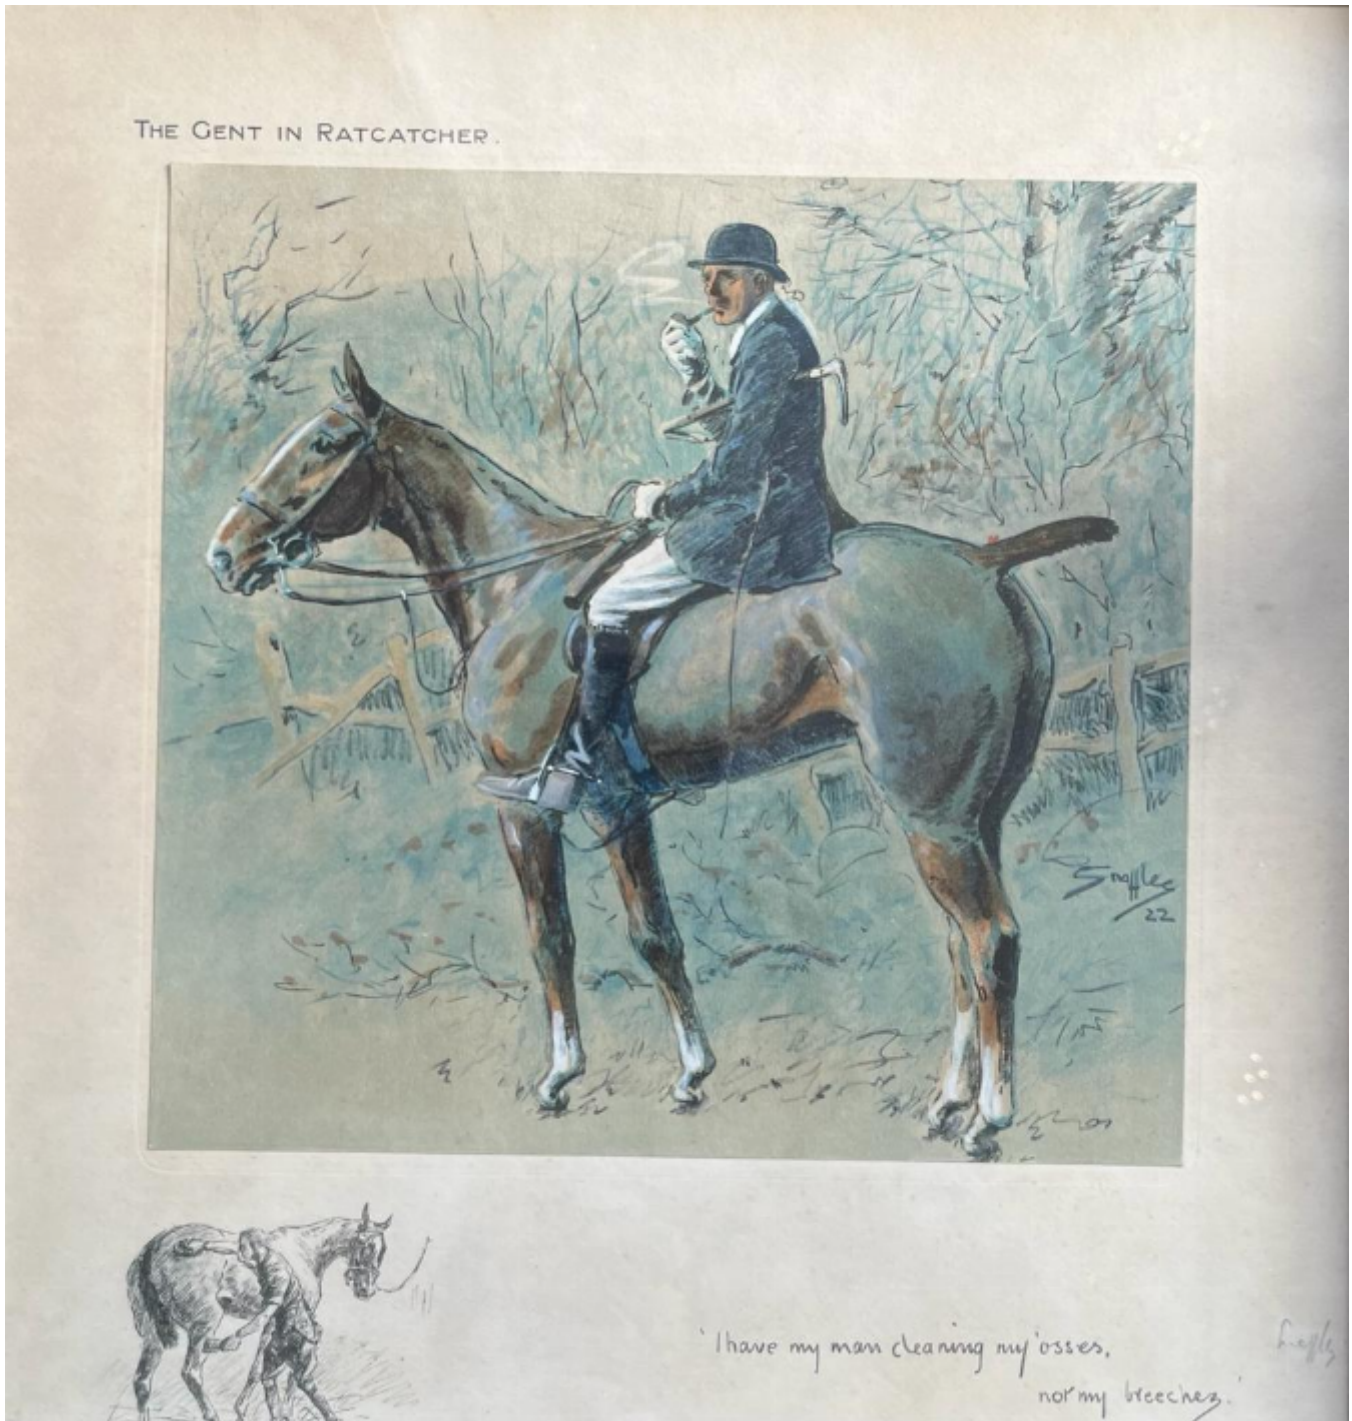

CHARLES "SNAFFLES" JOHNSON PAYNE (1884-1967)

Snaffles

£580

REF: 2065

## Description

CHARLES "SNAFFLES" JOHNSON PAYNE (1884-1967)  
The Gent in Ratcatcher

Photographic reproduction  
Signed in pencil with blind stamp

38 x 36 cm image  
45 x 43 cm framed