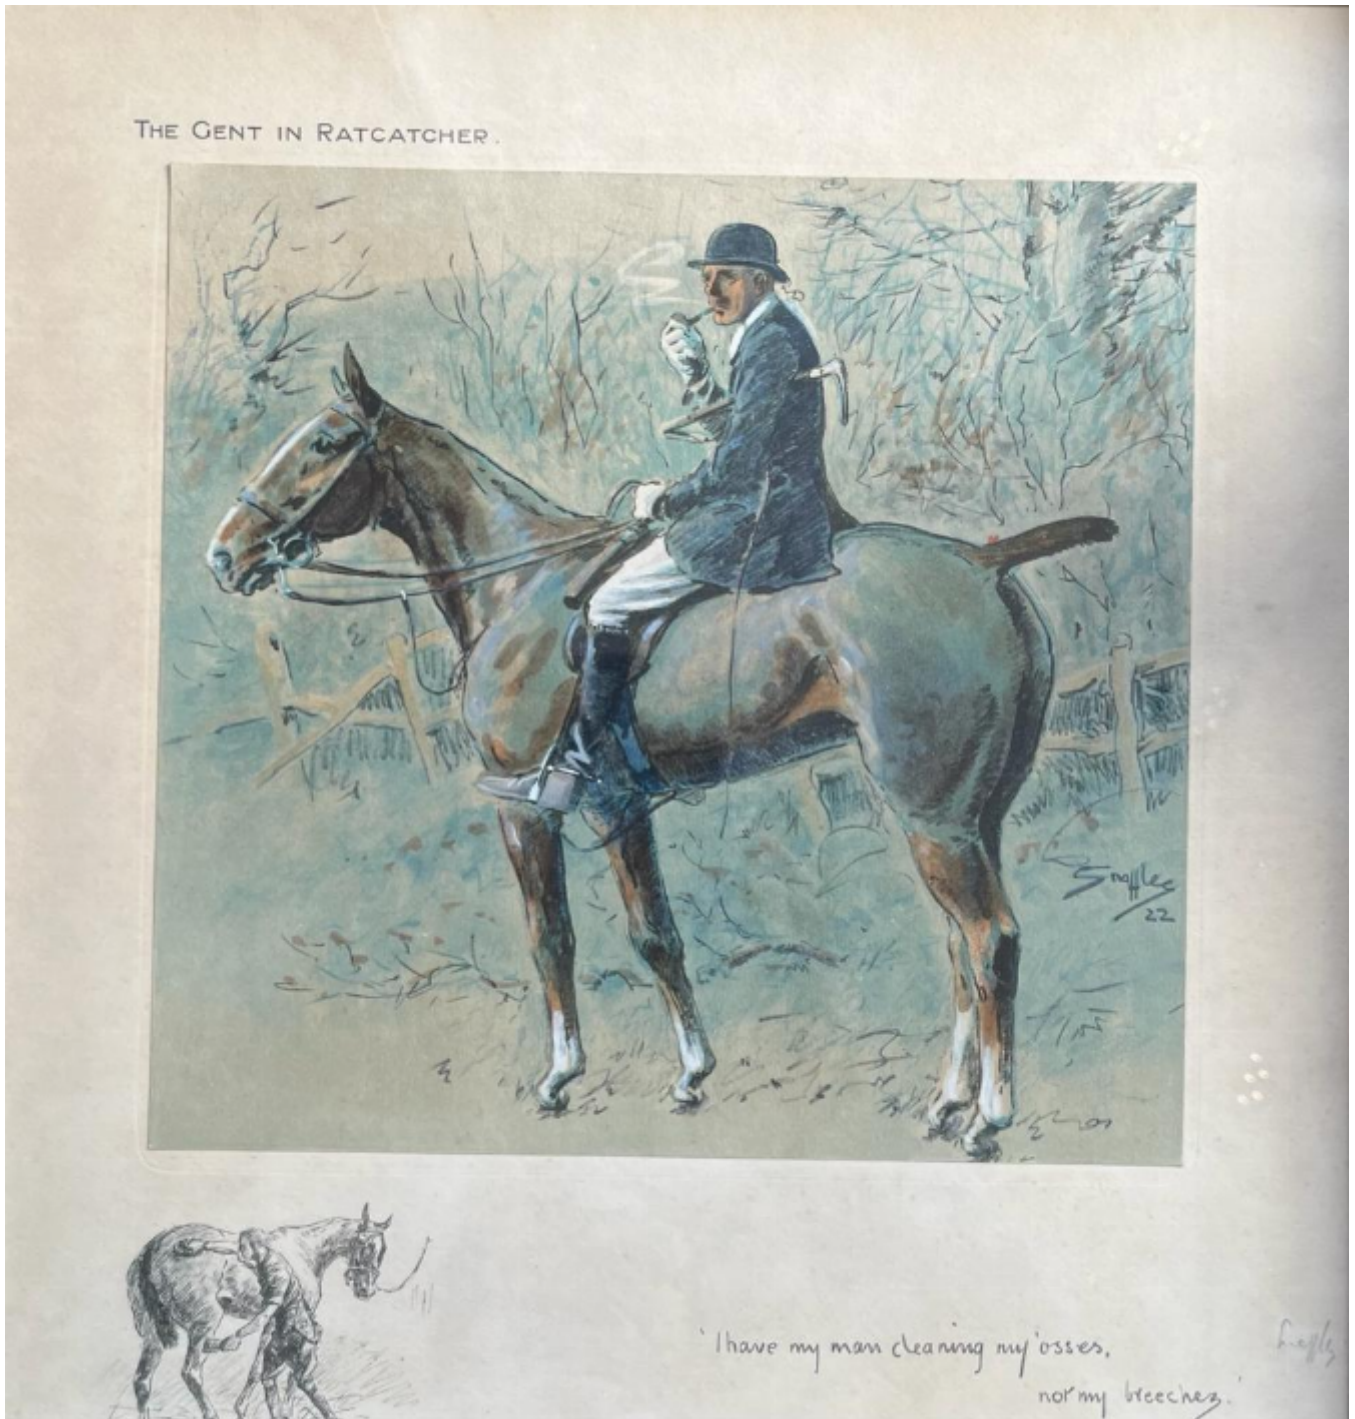

CHARLES "SNAFFLES" JOHNSON PAYNE (1884-1967)

Snaffles

£580

REF: 2065

Description

CHARLES "SNAFFLES" JOHNSON PAYNE (1884-1967)
The Gent in Ratcatcher

Photographic reproduction
Signed in pencil with blind stamp

38 x 36 cm image
45 x 43 cm framed