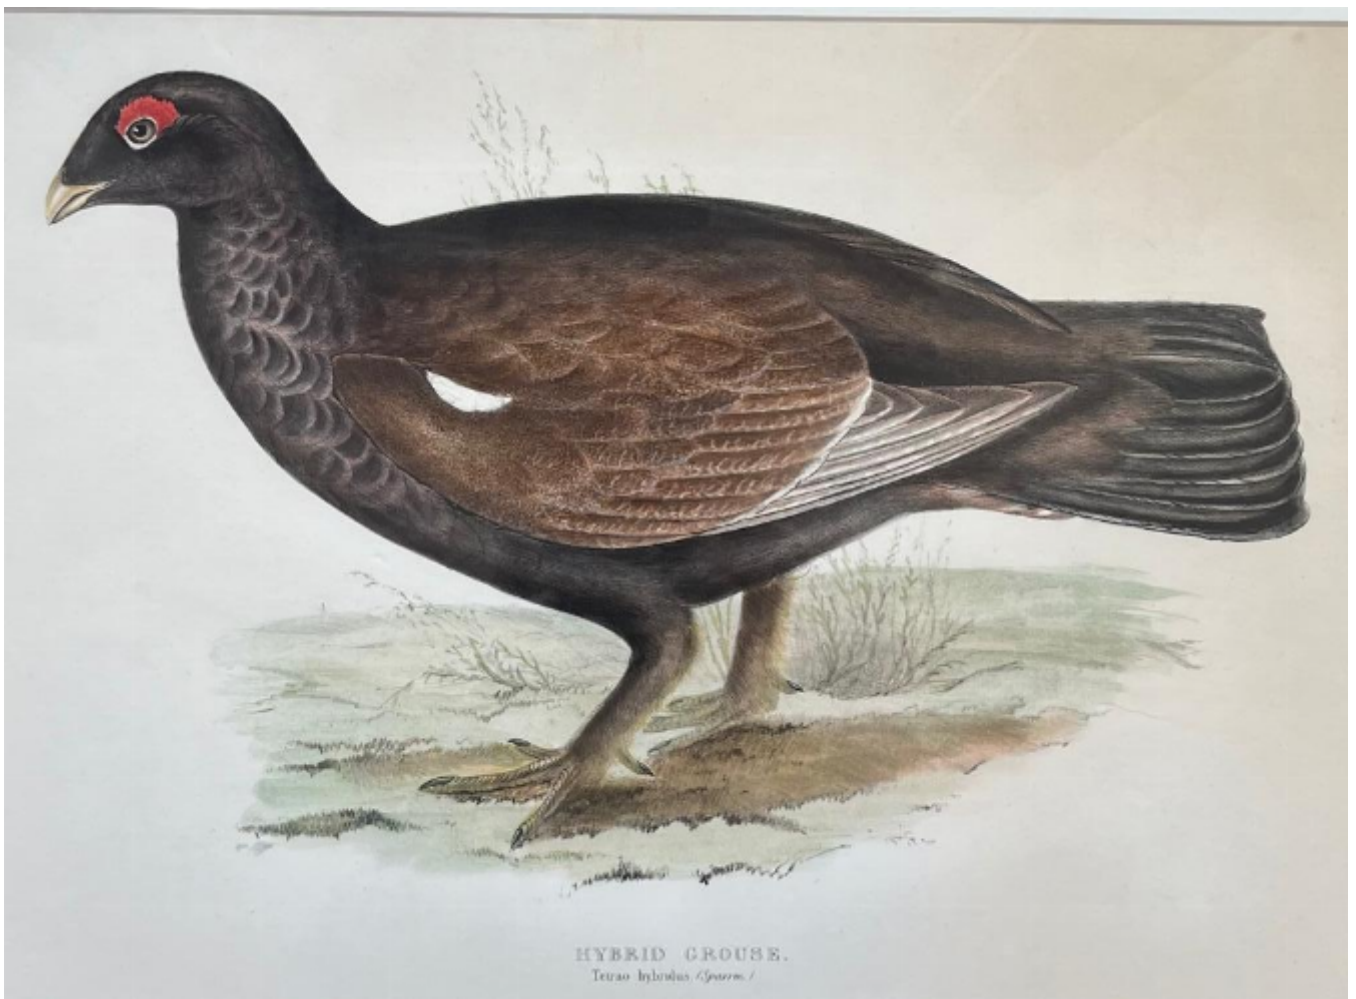

C HALLMENDAL after J & E Gould Hybrid Grouse. Tetrao Hybrids (Sparrm)

£650

REF: 2081

Description

C HALLMENDAL after J & E Gould
Hybrid Grouse. Tetrao Hybrids (Sparrm)

Coloured Lithograph

36 x 49 cm unframed

54 x 67 cm framed