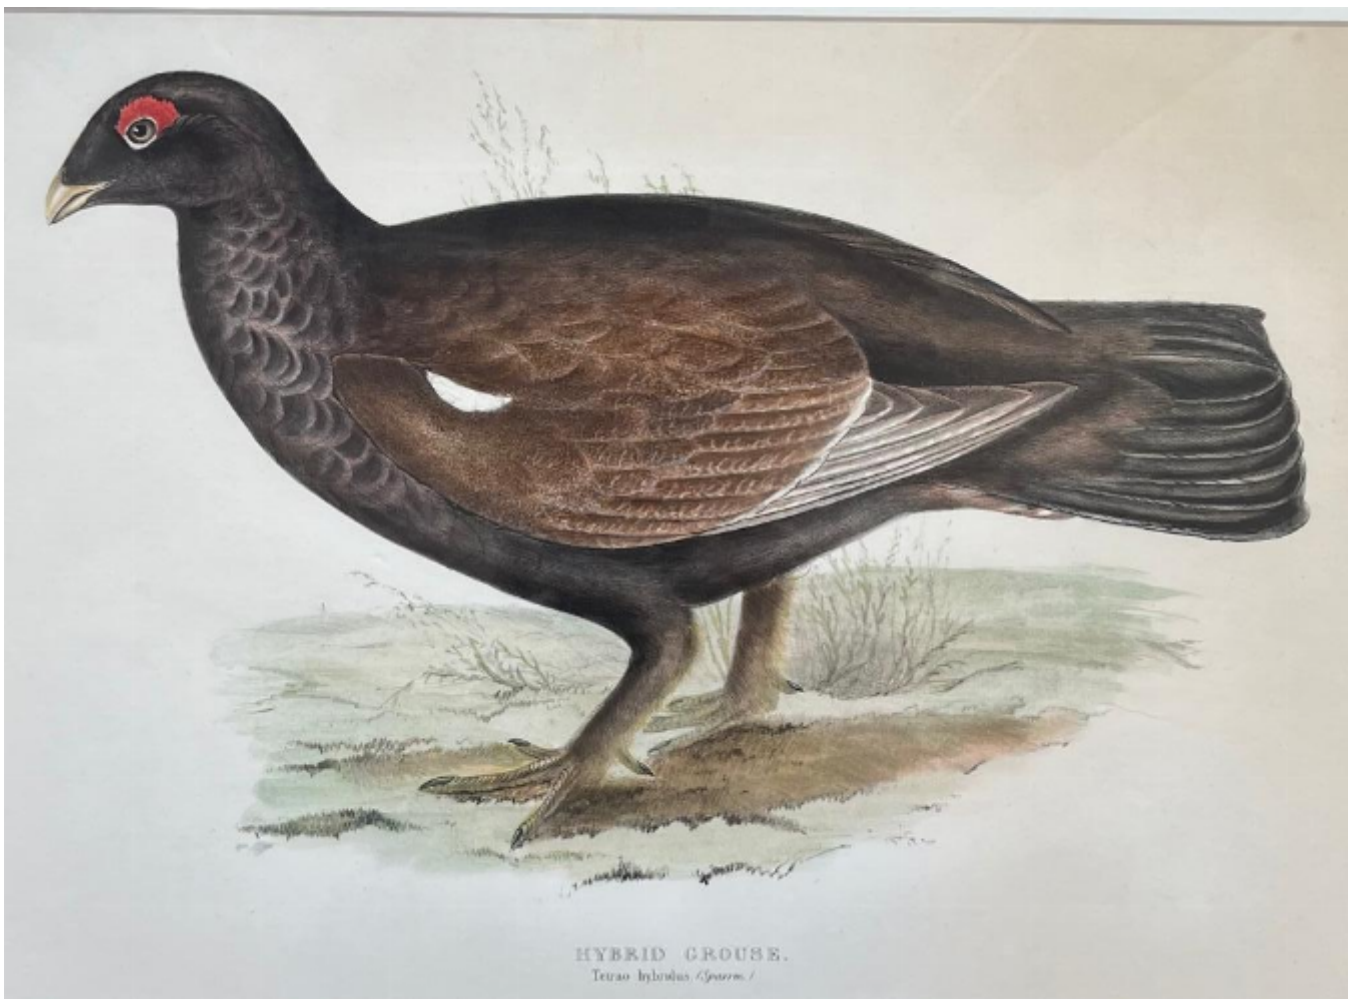

C HALLMENDAL after J & E Gould Hybrid Grouse. Tetrao Hybrids
(Sparrm)

£650

REF: 2081

Description

C HALLMENDAL after J & E Gould
Hybrid Grouse. Tetrao Hybrids (Sparrm)

Coloured Lithograph

36 x 49 cm unframed

54 x 67 cm framed