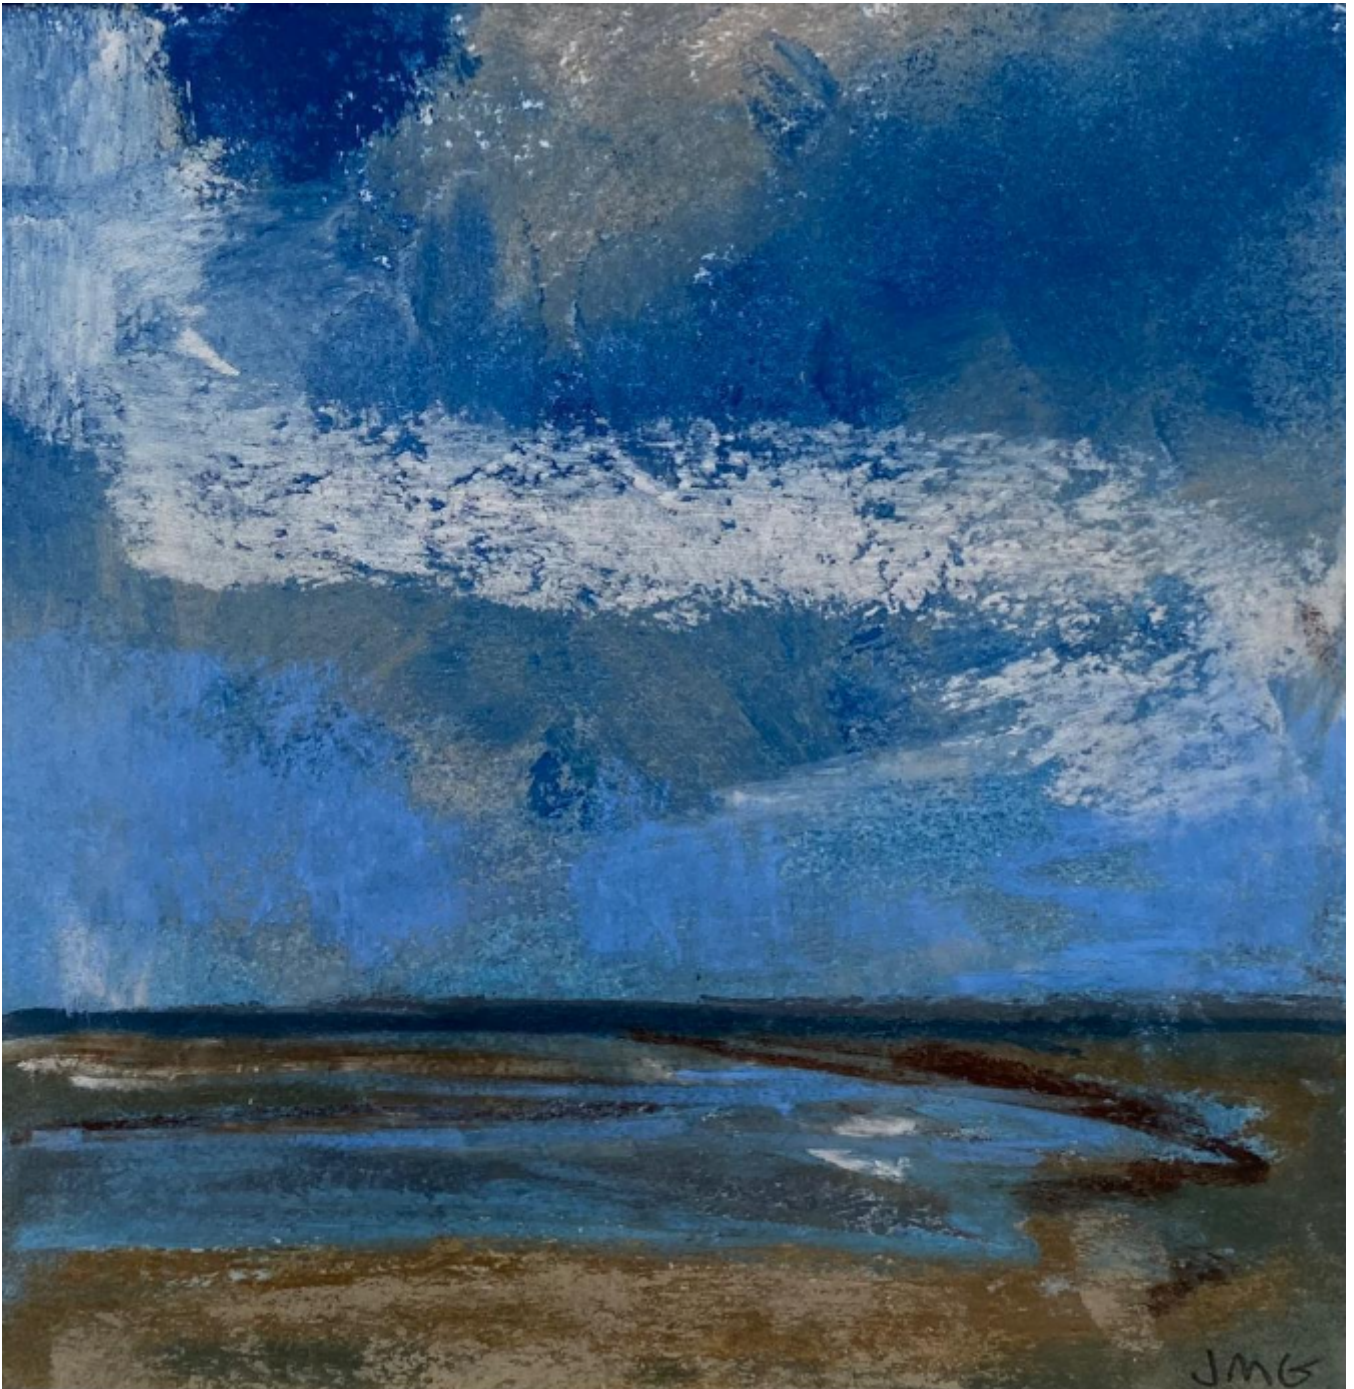

JESSICA GALE Beach and Clouds II

Jessica Gale

£480

REF: 1512

Height: 14 cm (5.5")

Width: 14 cm (5.5")

Framed Height: 32 cm (12.6")

Framed Width: 32 cm (12.6")

## Description

JESSICA GALE  
Beach and Clouds II

Oil pastel on paper  
Signed lower right

Unframed 14 x 14 cm  
Framed 32 x 32 cm