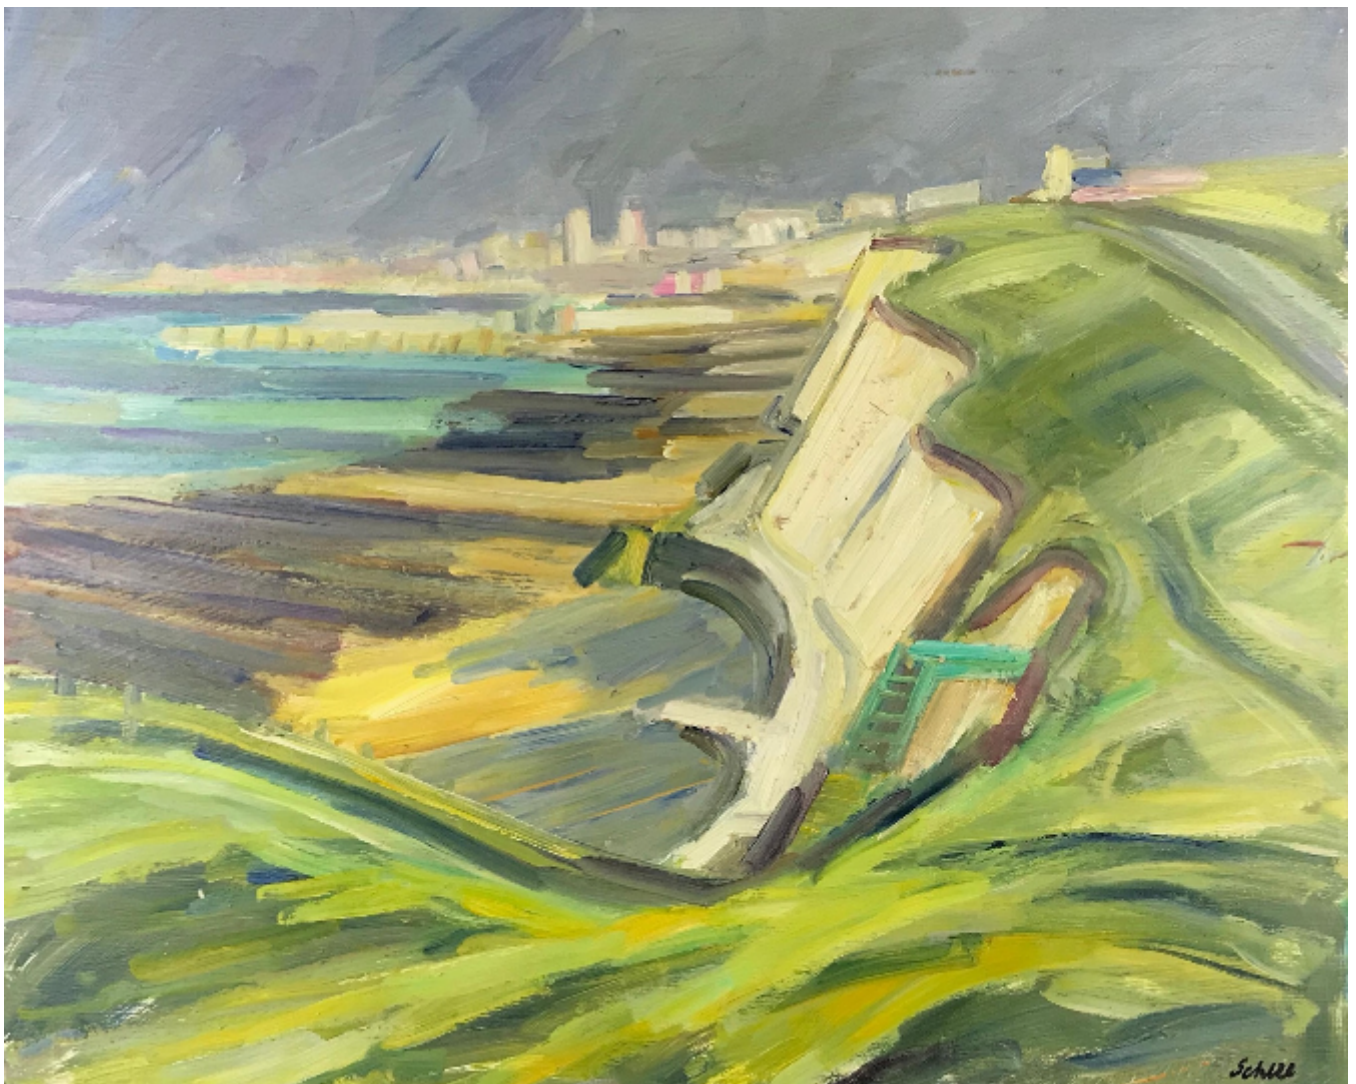

NICK SCHLEE Brighton from the East

Nick Schlee

£2,200

REF: 2508

Description

NICK SCHLEE
Brighton from the East

Oil on board. 28 x 23 inches
£2,200