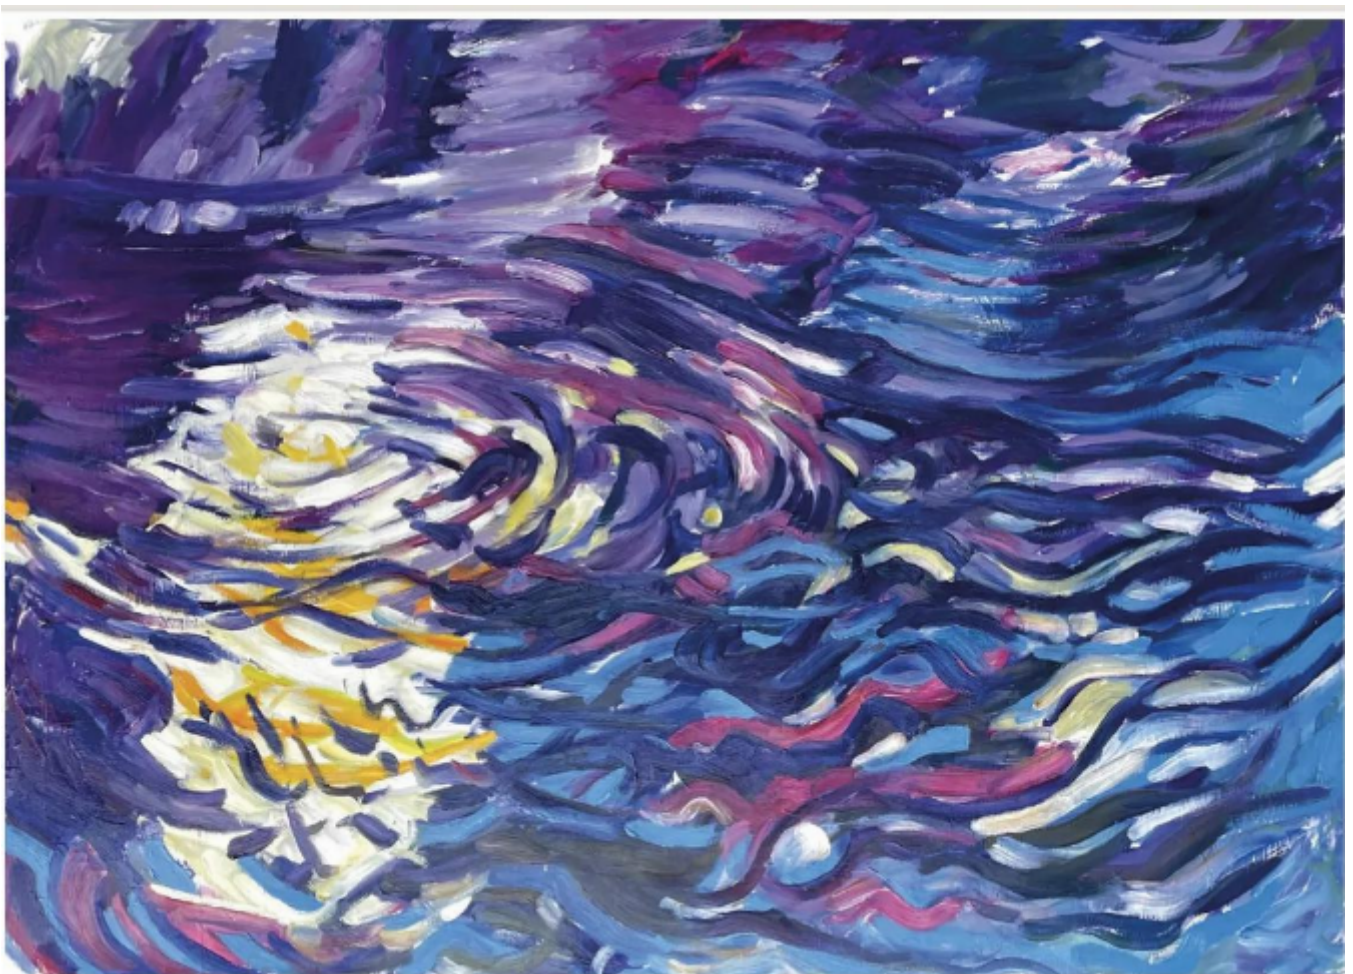

NICK SCHLEE 'Fast stream passing backwater, blue'

Nick Schlee

£4,300

REF: 2267

Description

NICK SCHLEE

'Fast stream passing backwater, blue'

Oil on board