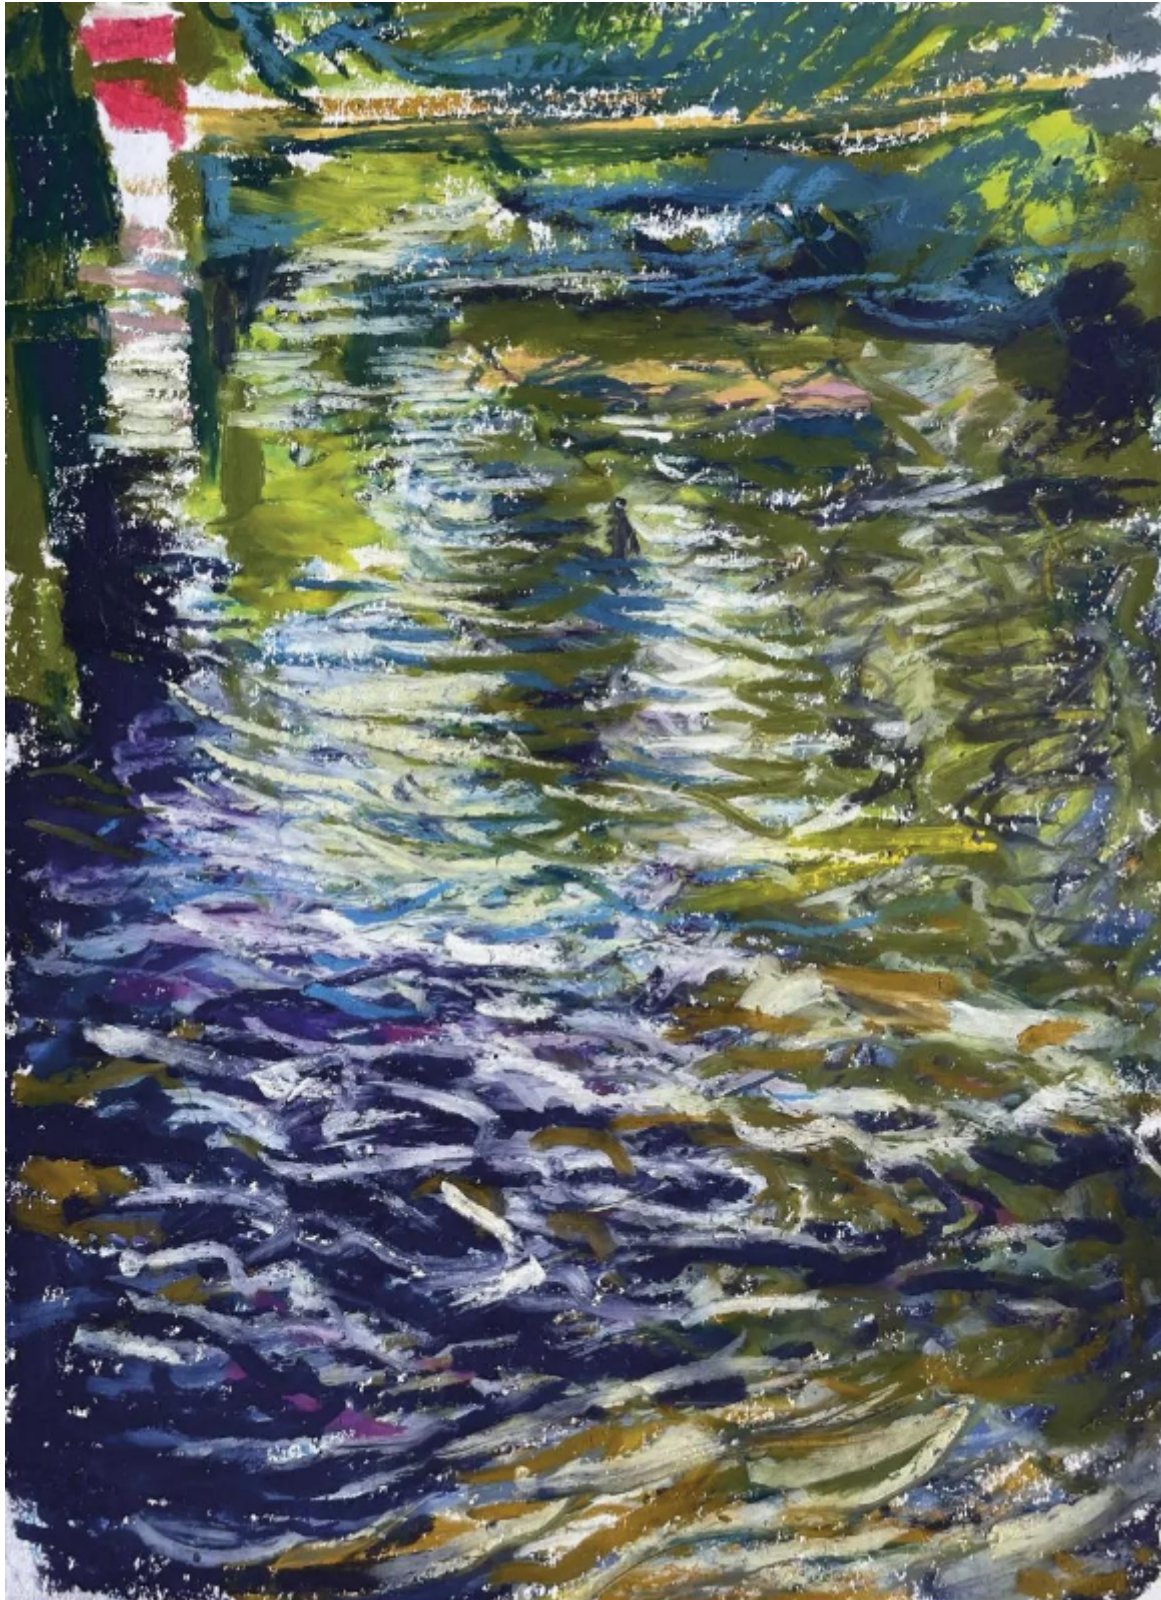

NICK SCHLEE 'Stream passing backwater with red boat'

Nick Schlee

£700

REF: 2269

Description

NICK SCHLEE

'Stream passing backwater with red boat'

Oil pastel

15.6" x 11.5" / 41 x 29 cm