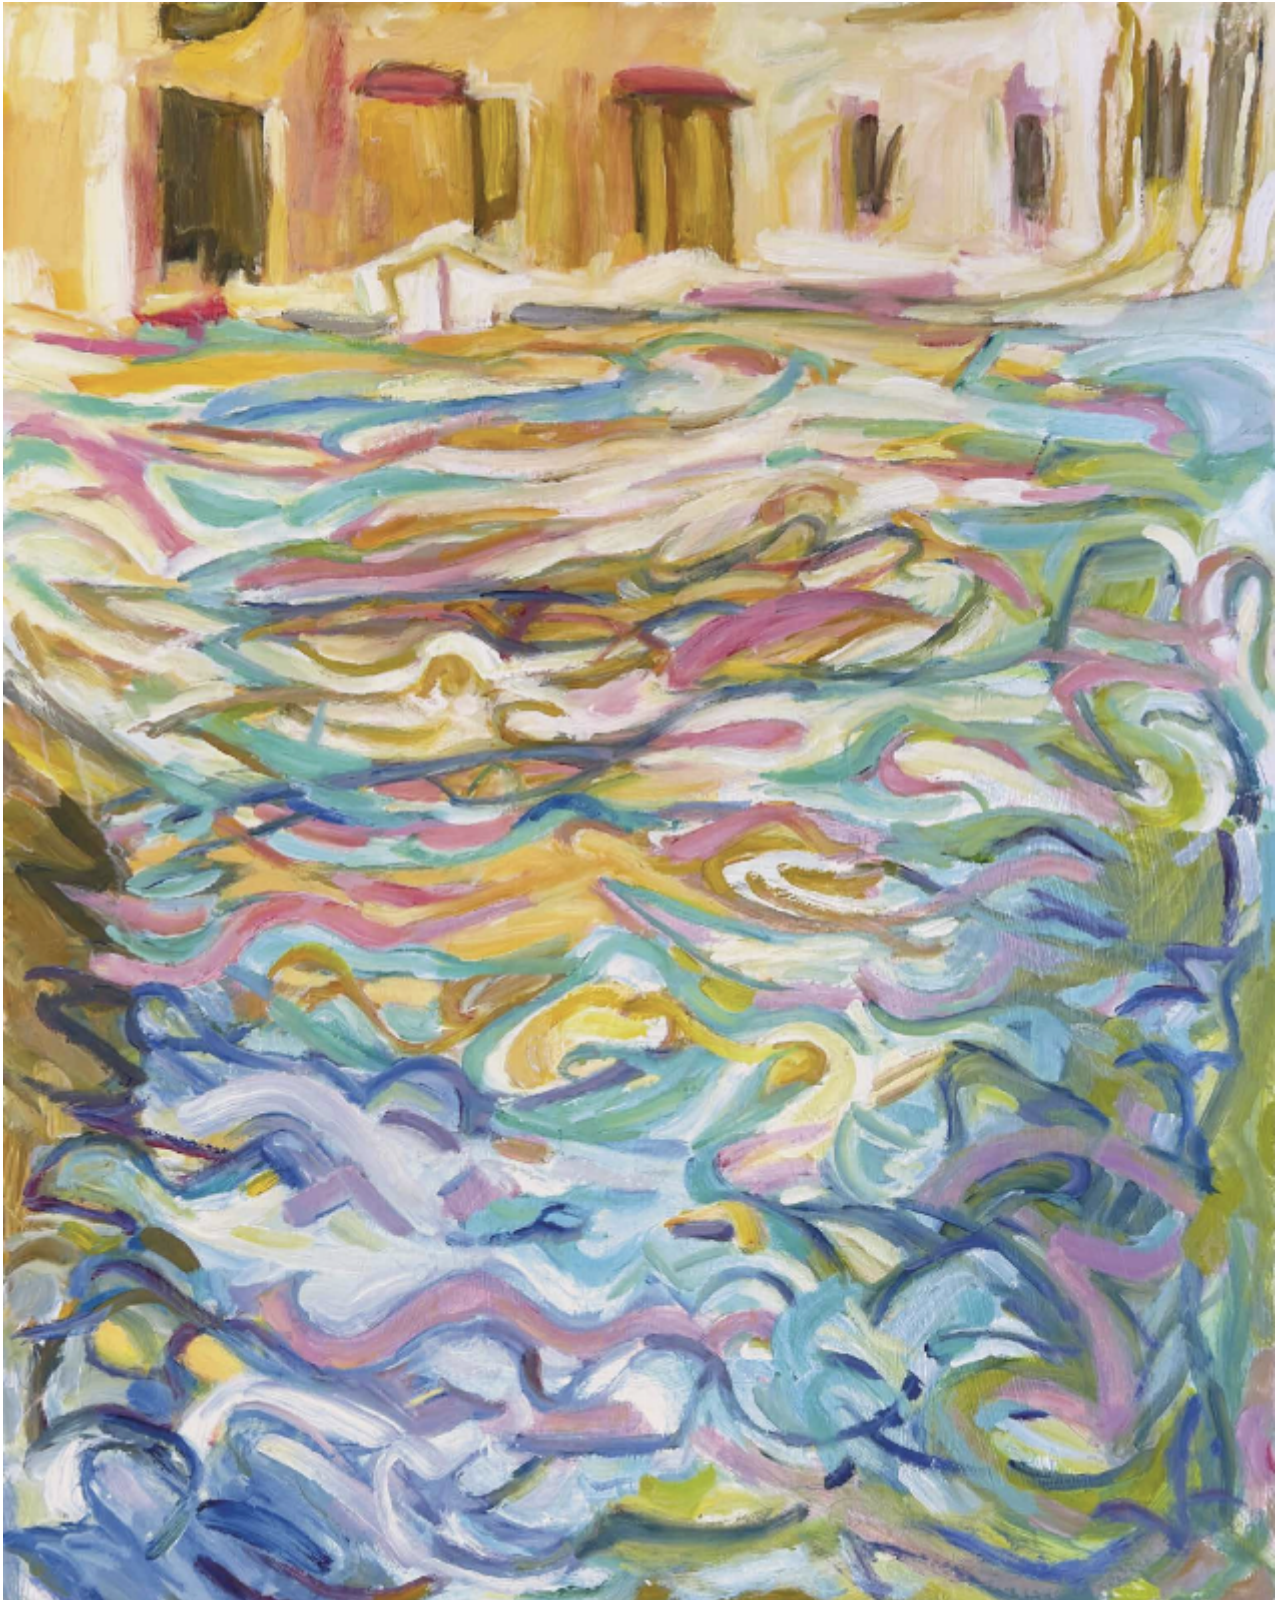

NICK SCHLEE 'Busy canal reflections'

Nick Schlee

£4,900

REF: 2489

Height: 82 cm (32.3")

Width: 102 cm (40.2")

## Description

NICK SCHLEE  
'Busy canal reflections'

Oil on board  
Unframed: 40 x 32 inches 102 x 82 cm

17