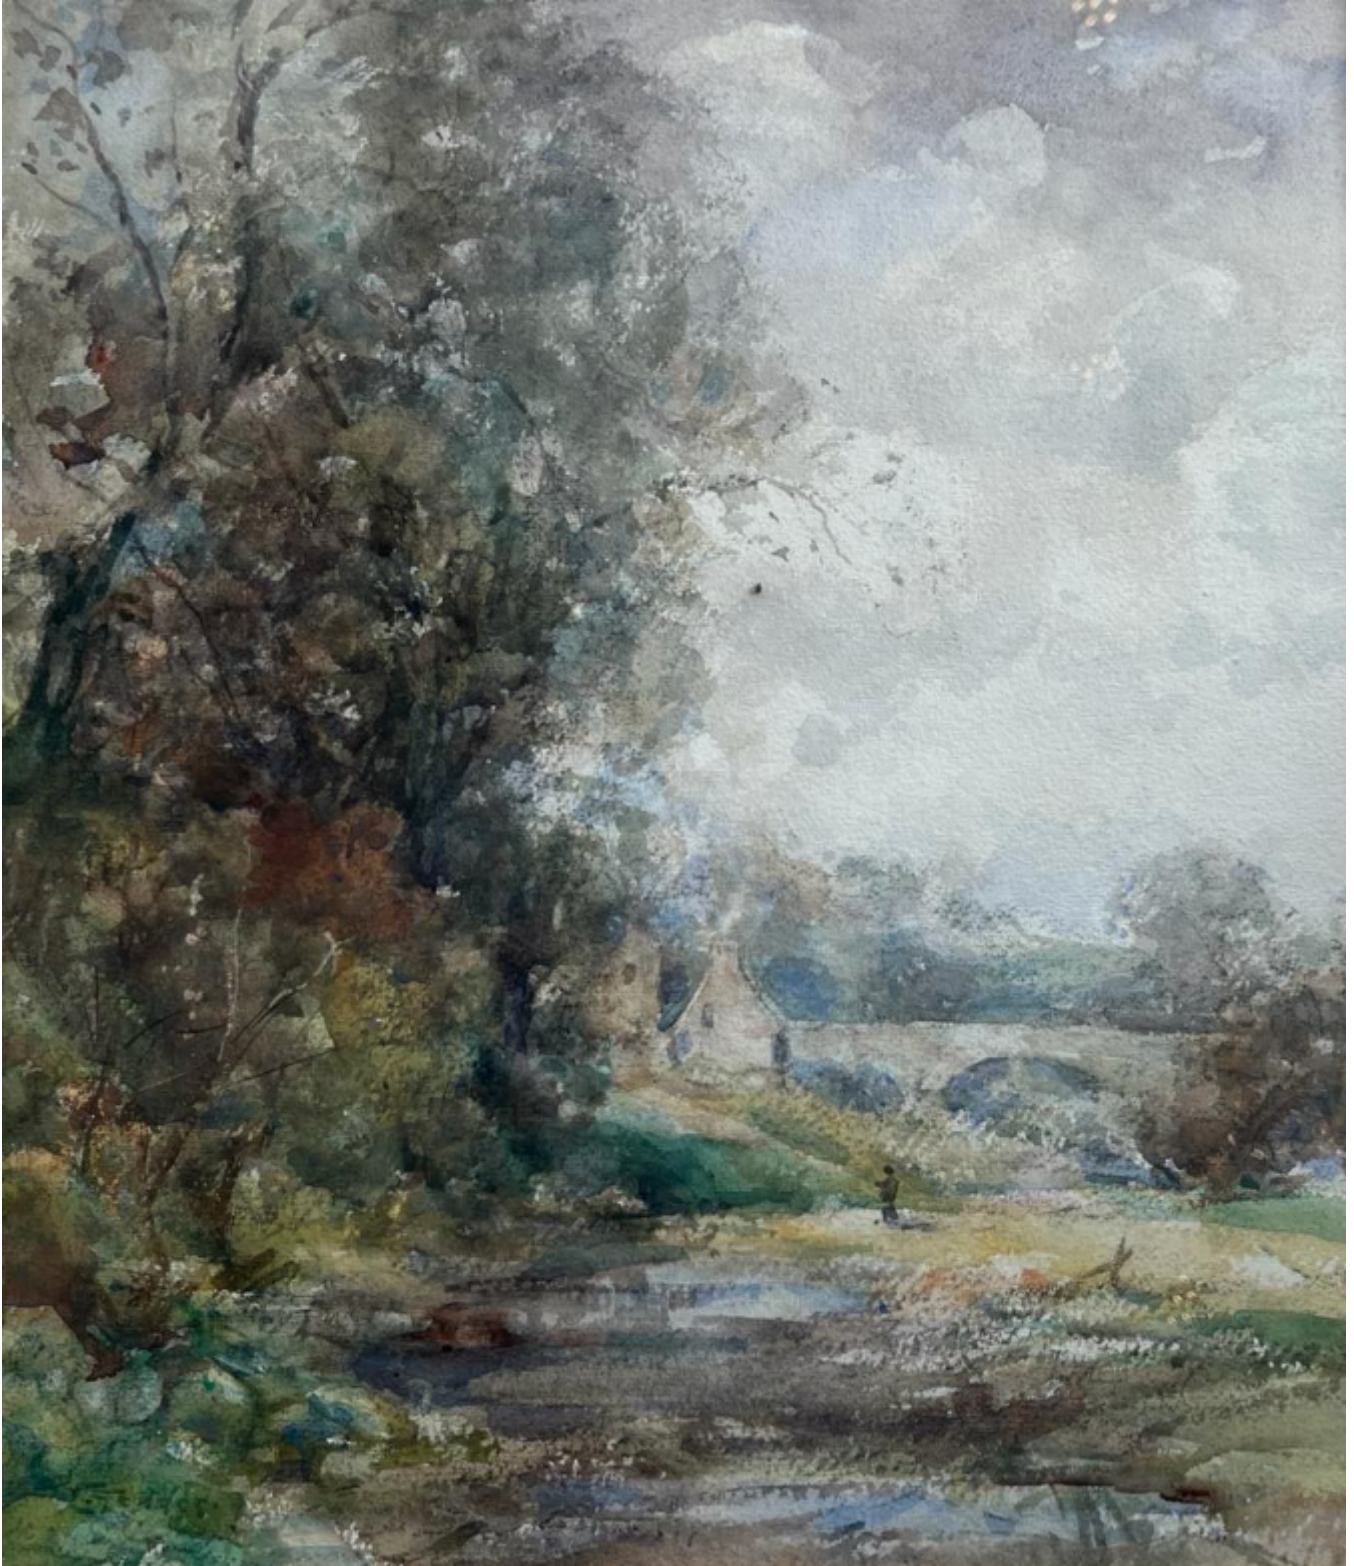

EWAN GEDDES RSW (1866 - 1936) Borders Landscape

Ewan Geddes RSW

£850

REF: 2057

## Description

EWAN GEDDES RSW (1866 - 1936)  
Borders Landscape

Watercolour  
Signed lower left

40 x 35 cm unframed  
66 x 61 cm framed