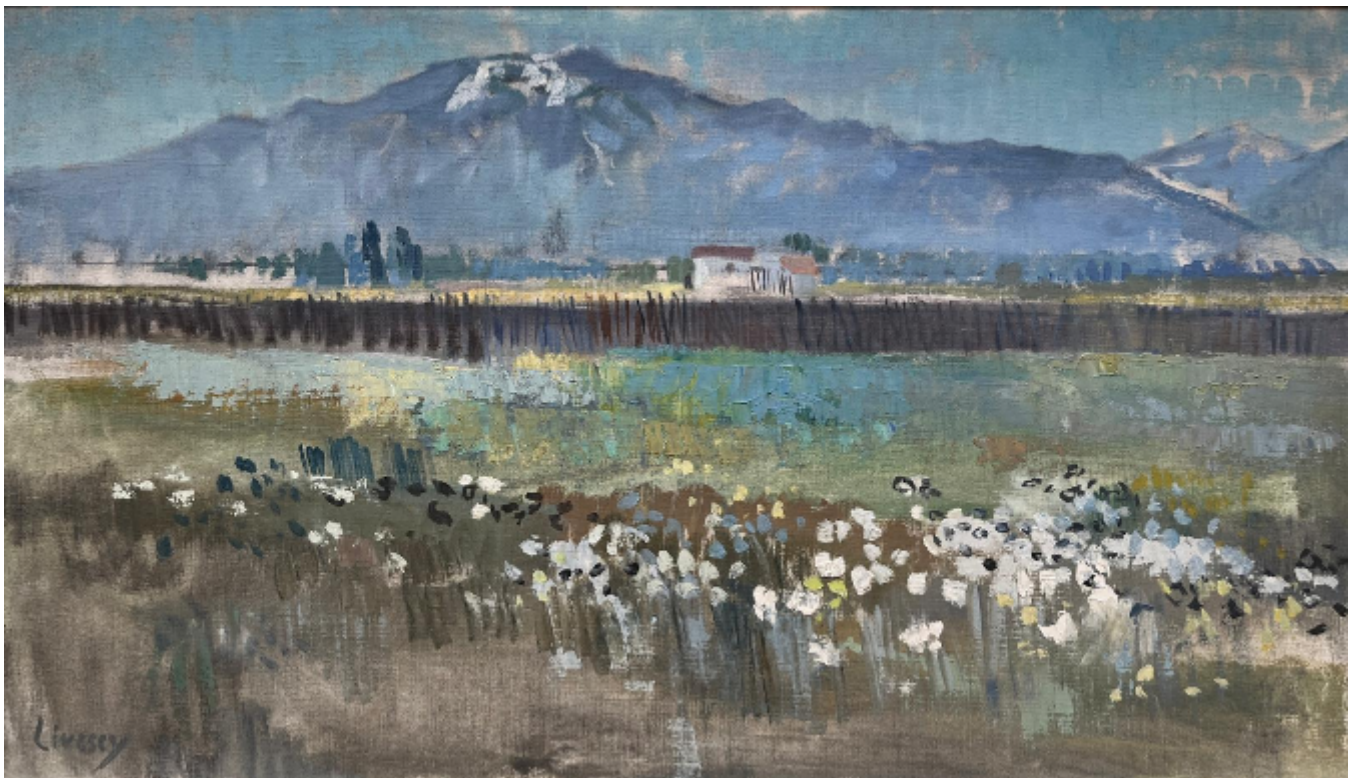

JOHN LIVESEY (1926-1990) Summer Alpine Landscape

£1,200

REF: 2392

Description

JOHN LIVESEY (1926-1990)
Summer Alpine Landscape

Oil on canvas, laid on board
Signed lower left
Unframed: 54 x 95 cm
Framed: 63 x 104 cm