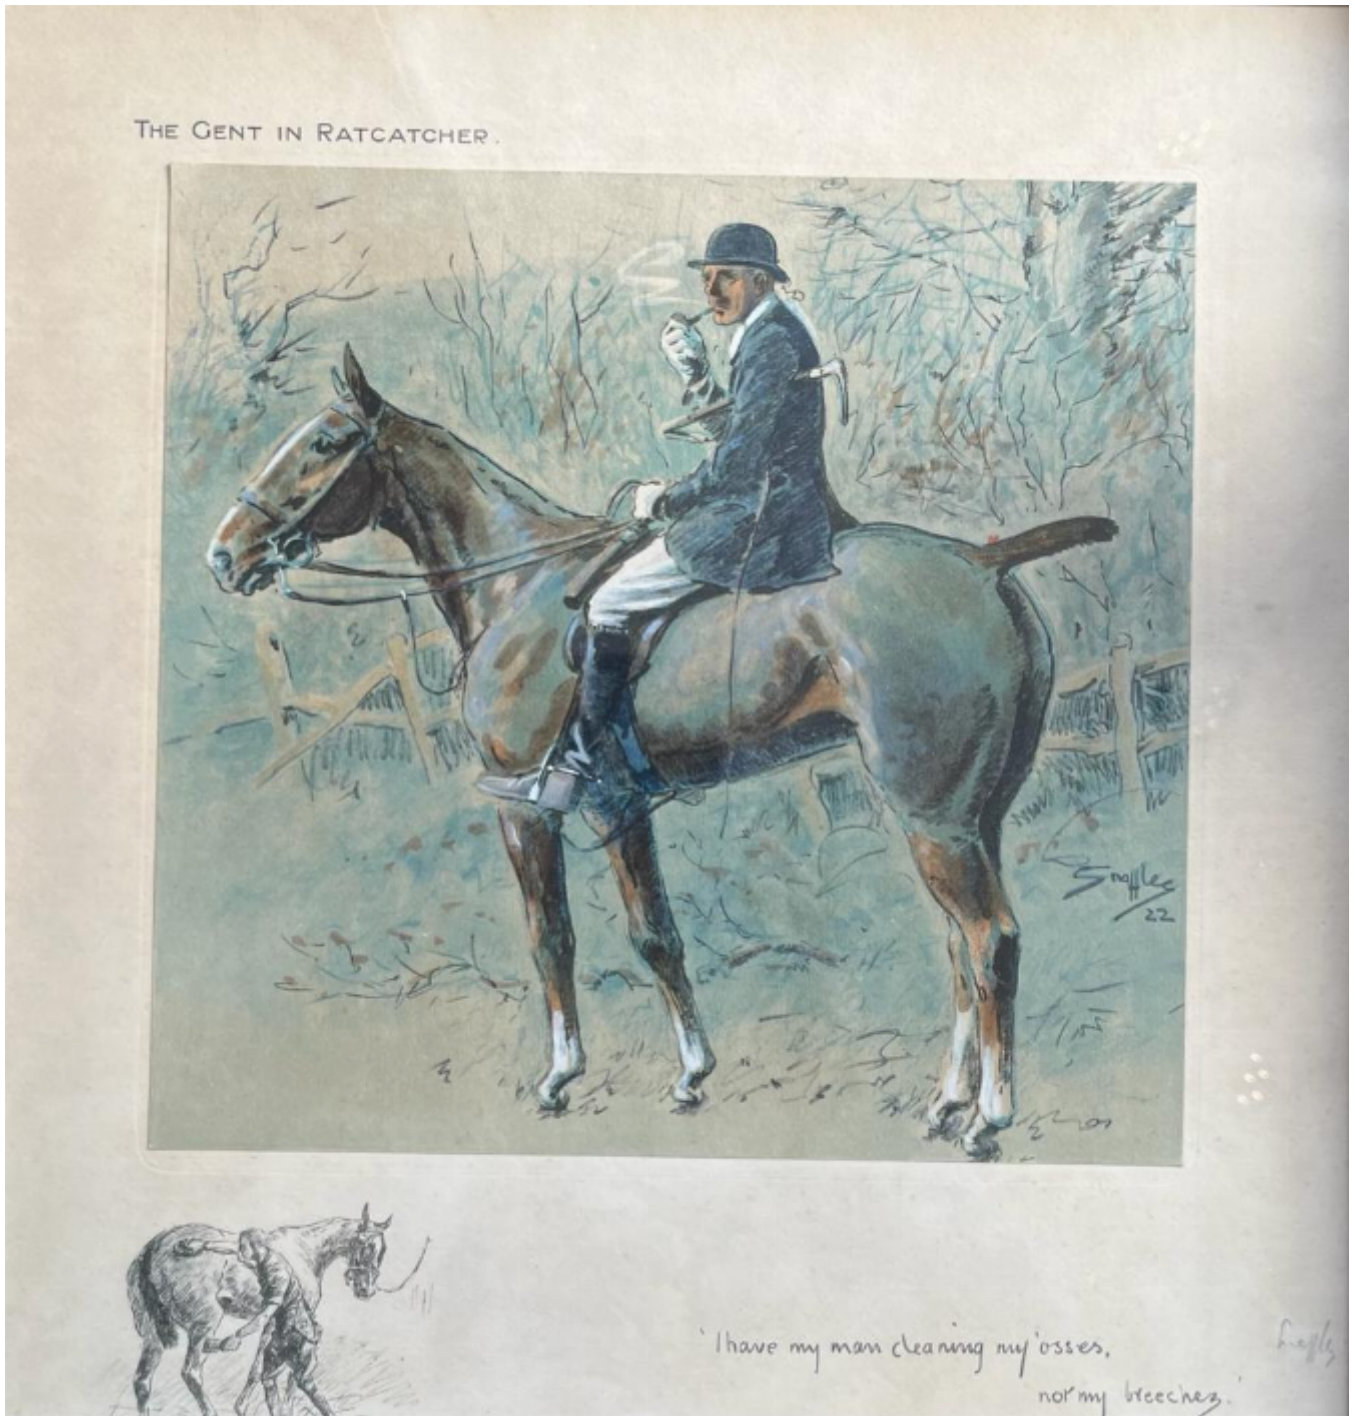

CHARLES "SNAFFLES" JOHNSON PAYNE (1884-1967)

Snaffles

£580

REF: 2065

Description

CHARLES "SNAFFLES" JOHNSON PAYNE (1884-1967)
The Gent in Ratcatcher

Photographic reproduction
Signed in pencil with blind stamp

38 x 36 cm image
45 x 43 cm framed