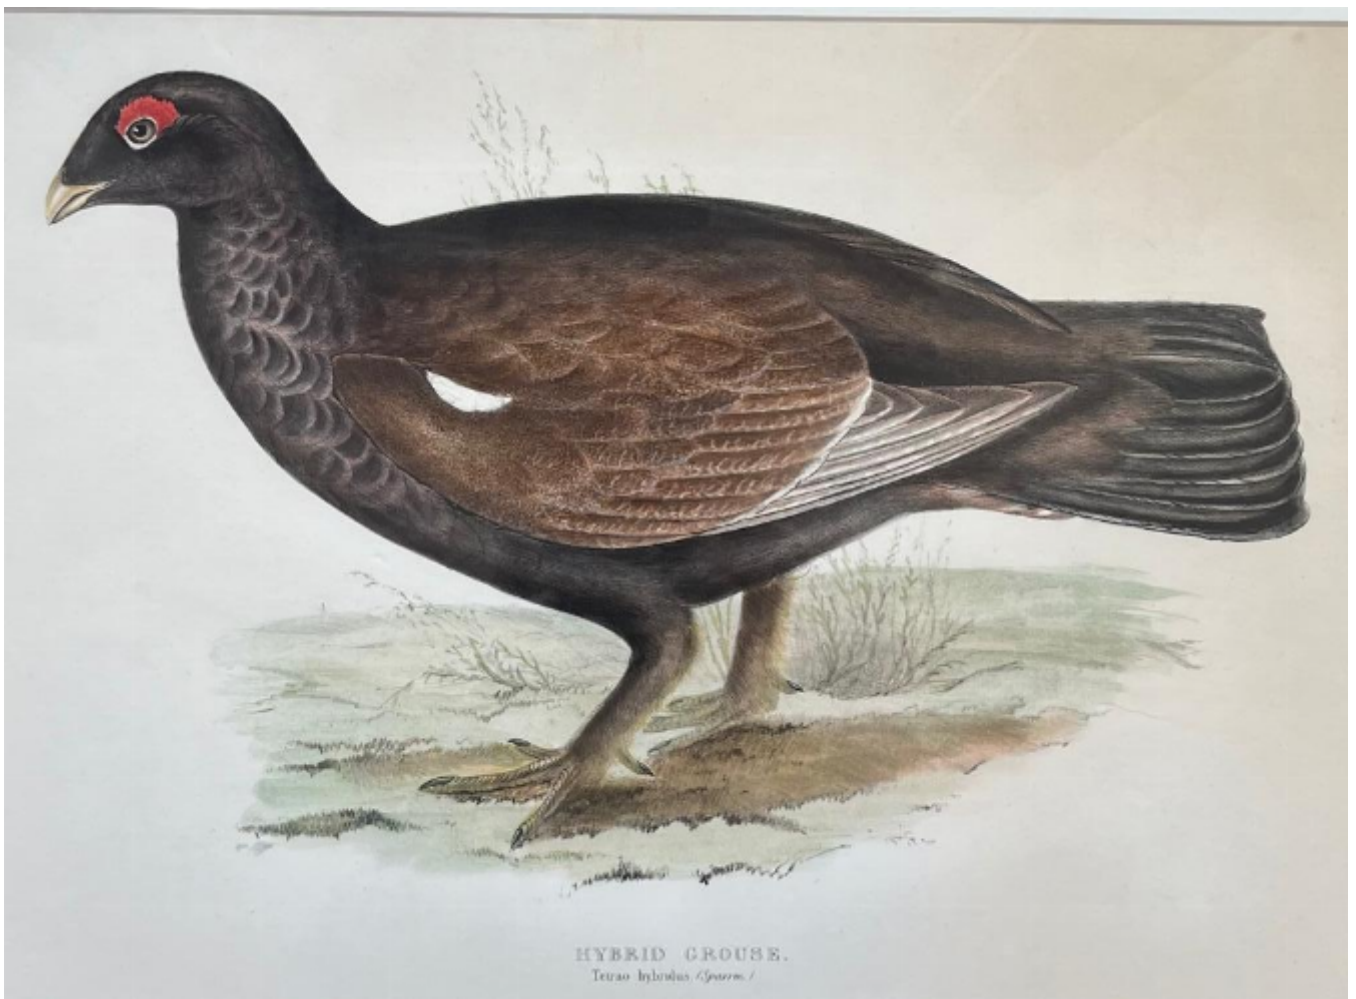

C HALLMENDAL after J & E Gould Hybrid Grouse. Tetrao Hybrids (Sparrm)

£650

REF: 2081

## Description

C HALLMENDAL after J & E Gould  
Hybrid Grouse. Tetrao Hybrids (Sparrm)

Coloured Lithograph

36 x 49 cm unframed

54 x 67 cm framed