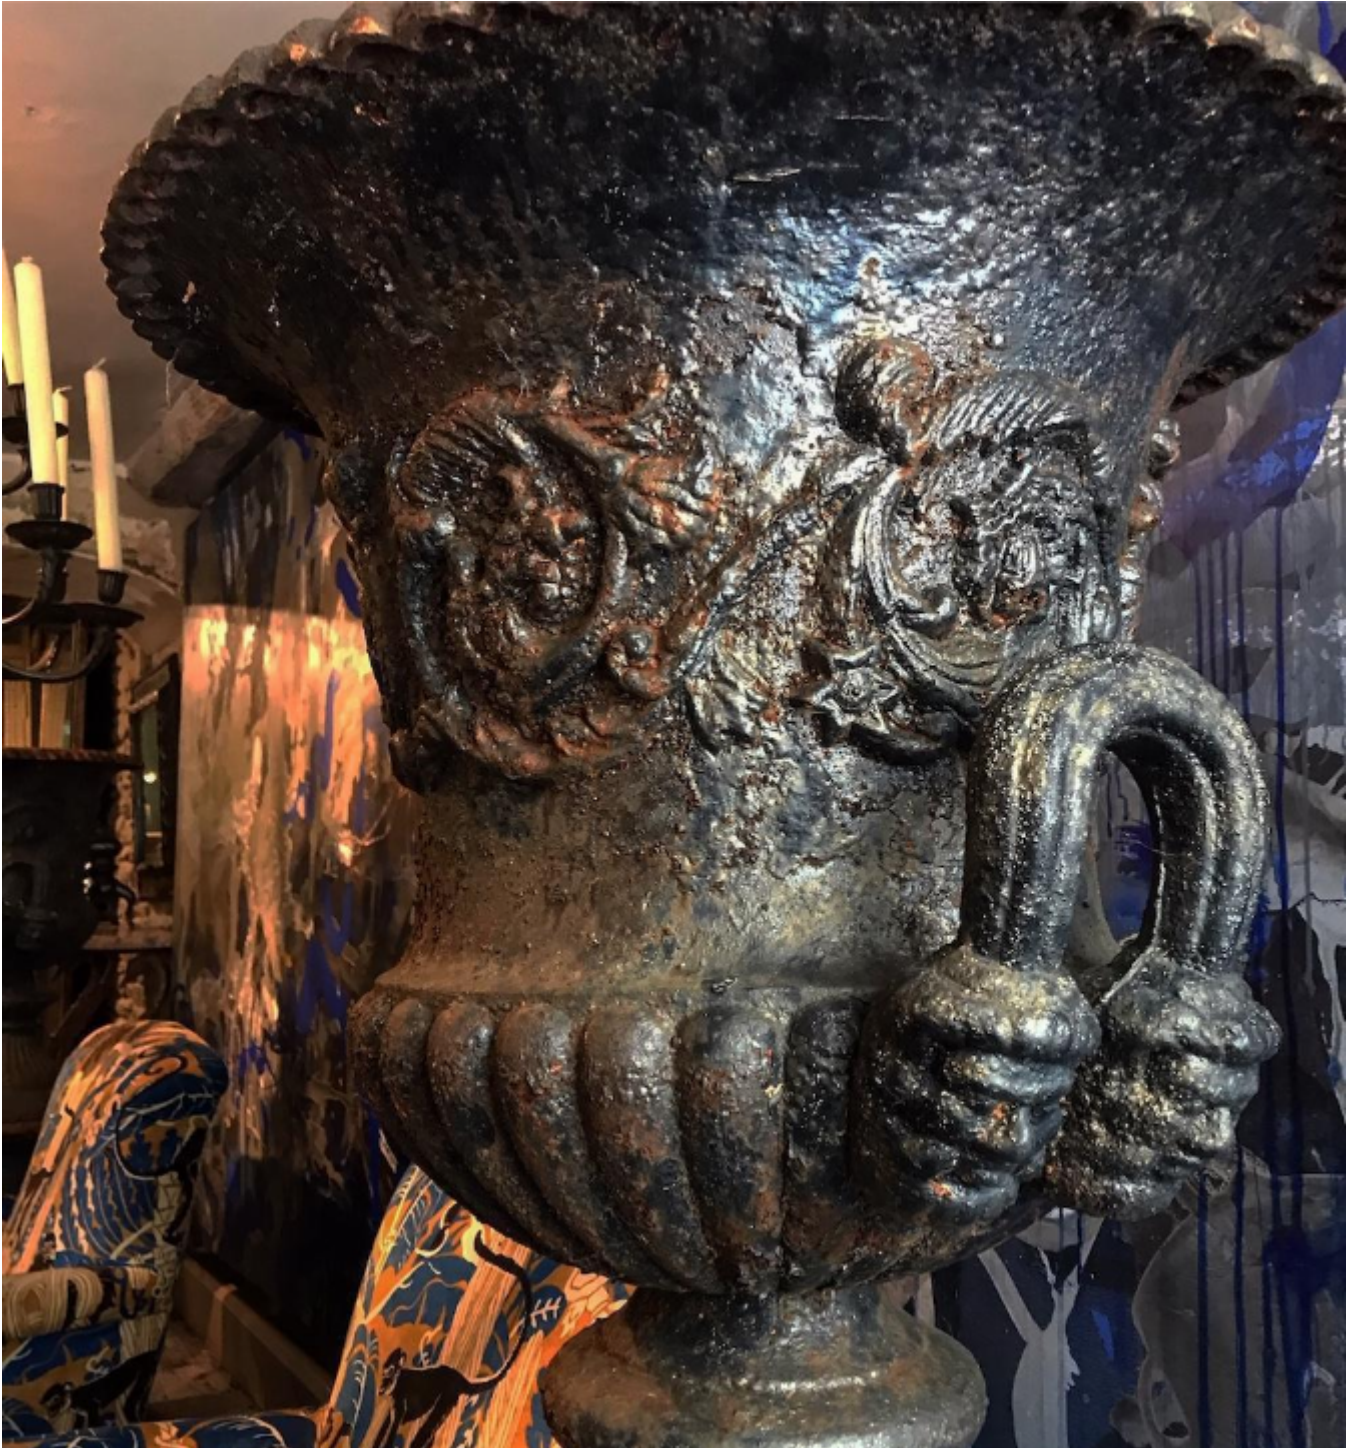

Pair of 19th Century Cast Iron Pedestal Urns

Sold

REF: 511

Height: 139.65 cm (55")

Width: 55.86 cm (22")

Depth: 55.86 cm (22")

Description

A magnificent pair of painted black C19th cast iron urns on their original pedestals. Decorated with acanthus leaves and a laurel wreath on all four sides of the plinth.