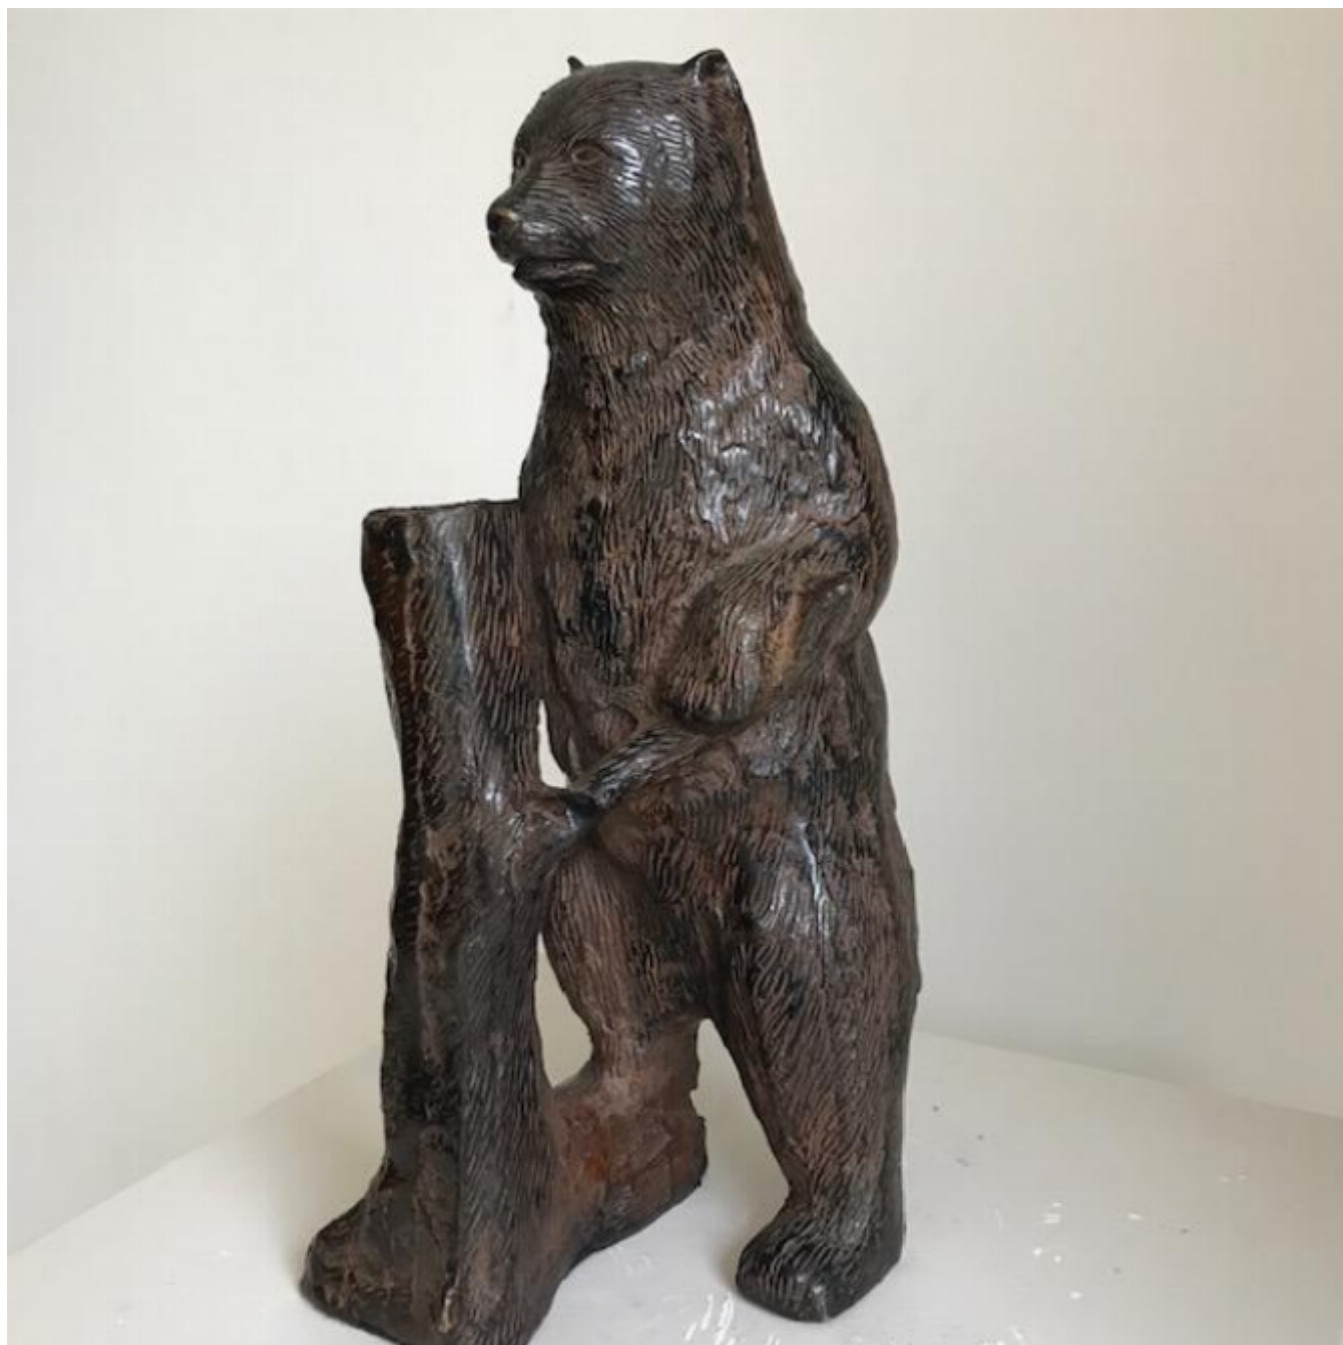

Bronze bear

£1,737

REF: 620

Height: 40.12 cm (15.8")

Width: 17.77 cm (7")

Depth: 20.31 cm (8")

Description

C19 th bronze bear standing against a hollow tree trunk. A good decorative piece with fine detail.