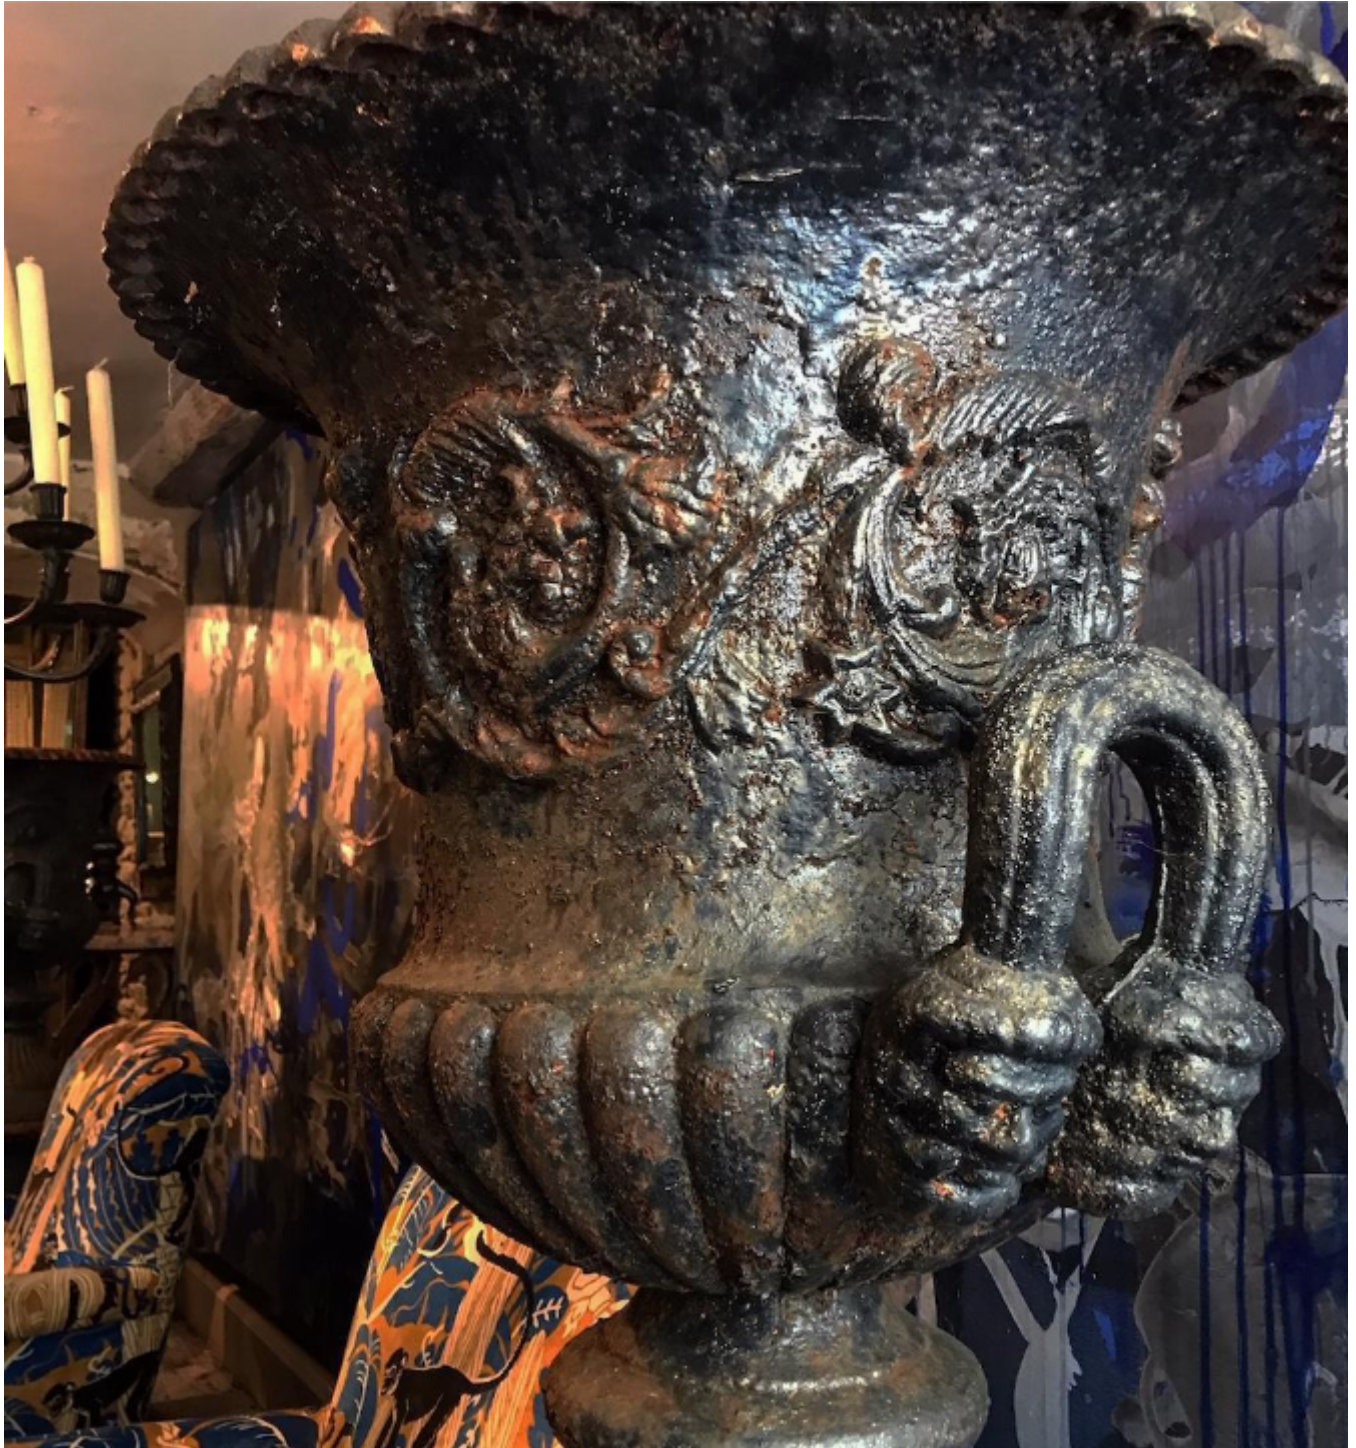

Pair of 19th Century Cast Iron Pedestal Urns

Sold

REF: 511

Height: 139.65 cm (55")

Width: 55.86 cm (22")

Depth: 55.86 cm (22")

Description

A magnificent pair of painted black C19th cast iron urns on their original pedestals. Decorated with acanthus leaves and a laurel wreath on all four sides of the plinth.