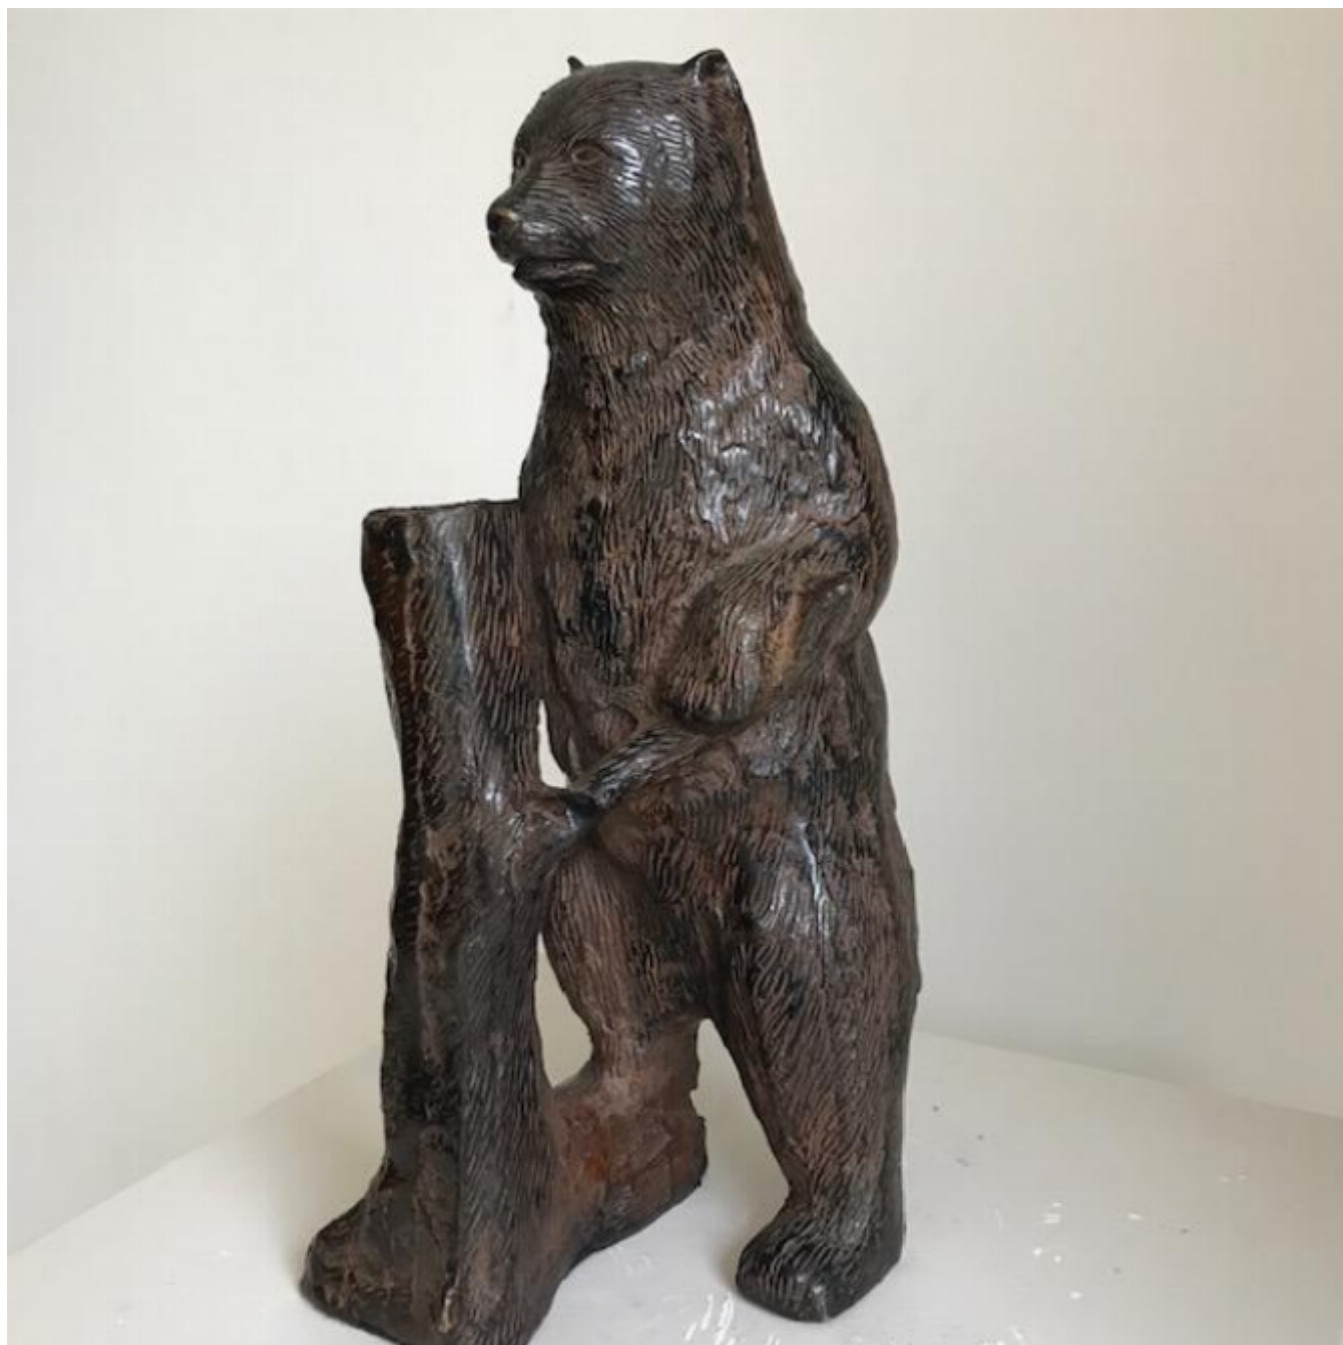

Bronze bear

£1,737

REF: 620

Height: 40.12 cm (15.8")

Width: 17.77 cm (7")

Depth: 20.31 cm (8")

## Description

C19 th bronze bear standing against a hollow tree trunk. A good decorative piece with fine detail.