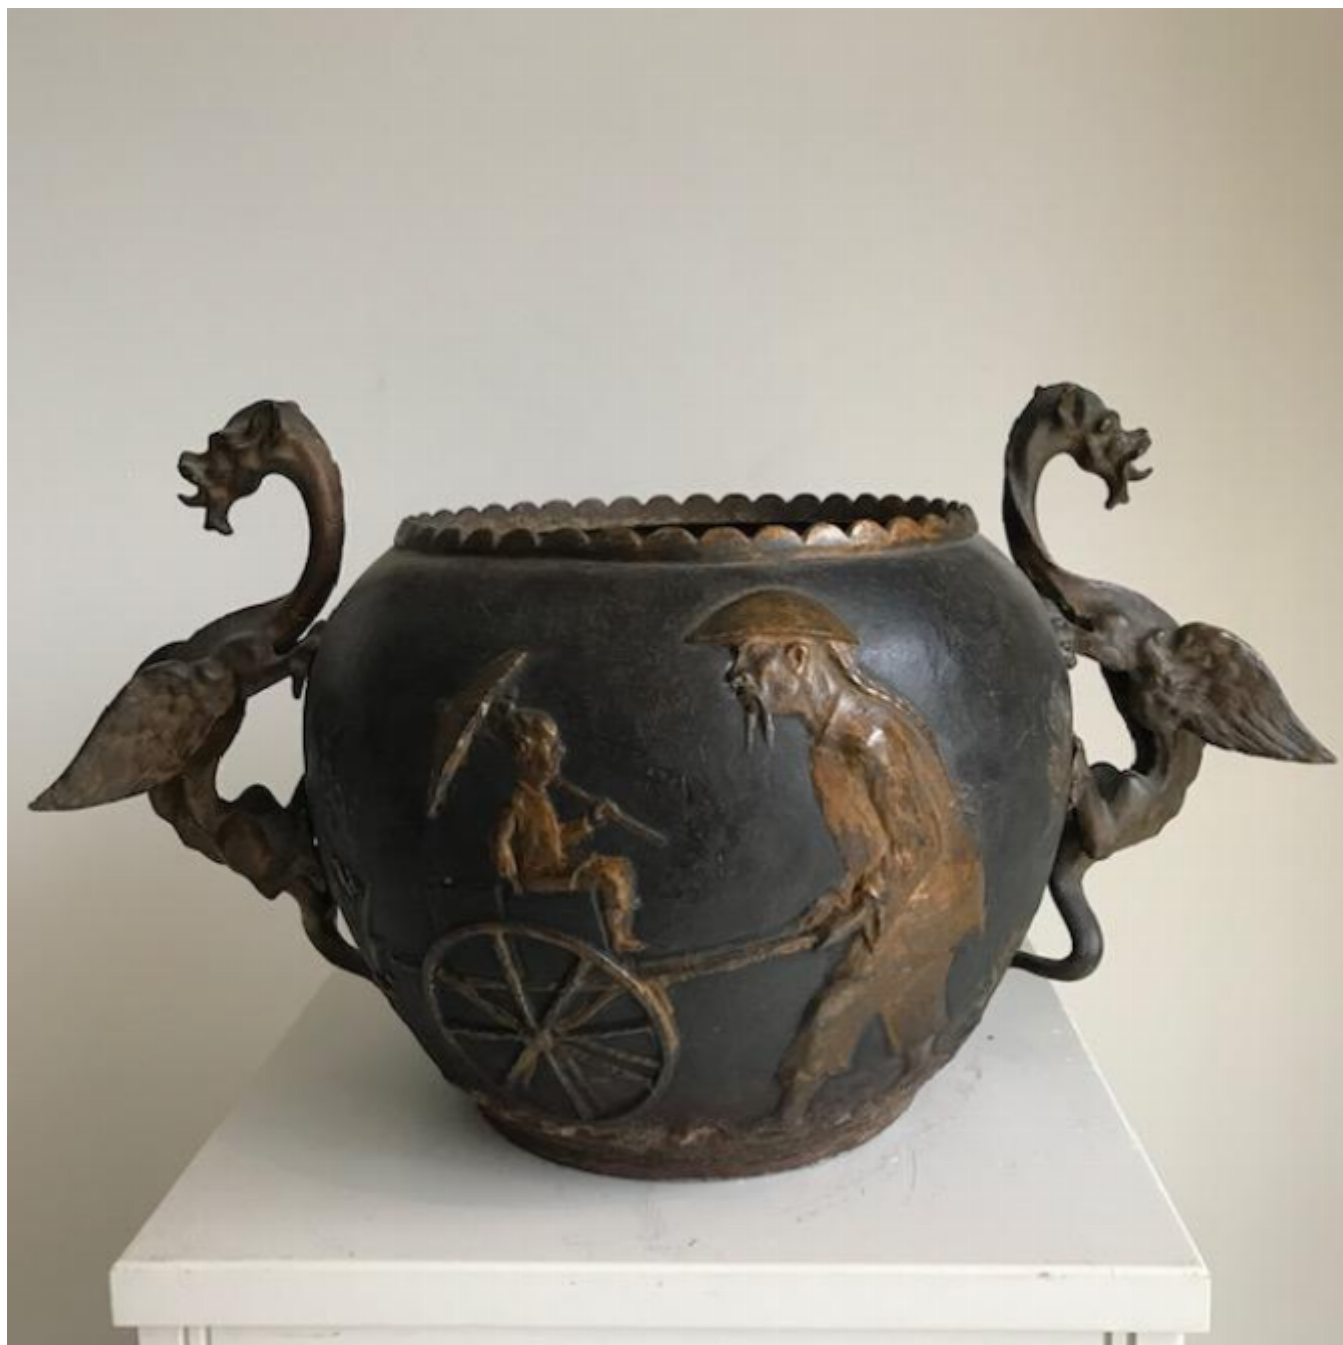

Cast iron Chinese jardiniere C19 th

Sold

REF: 624

Height: 32.5 cm (12.8")

Width: 58.4 cm (23")

Description

An unusual, Nineteenth century Chinese cast iron jardiniere. With dragon handles on each side and depicting two different scenes back and front. A scalloped edge to the brim of the jardiniere. A very unusual piece.