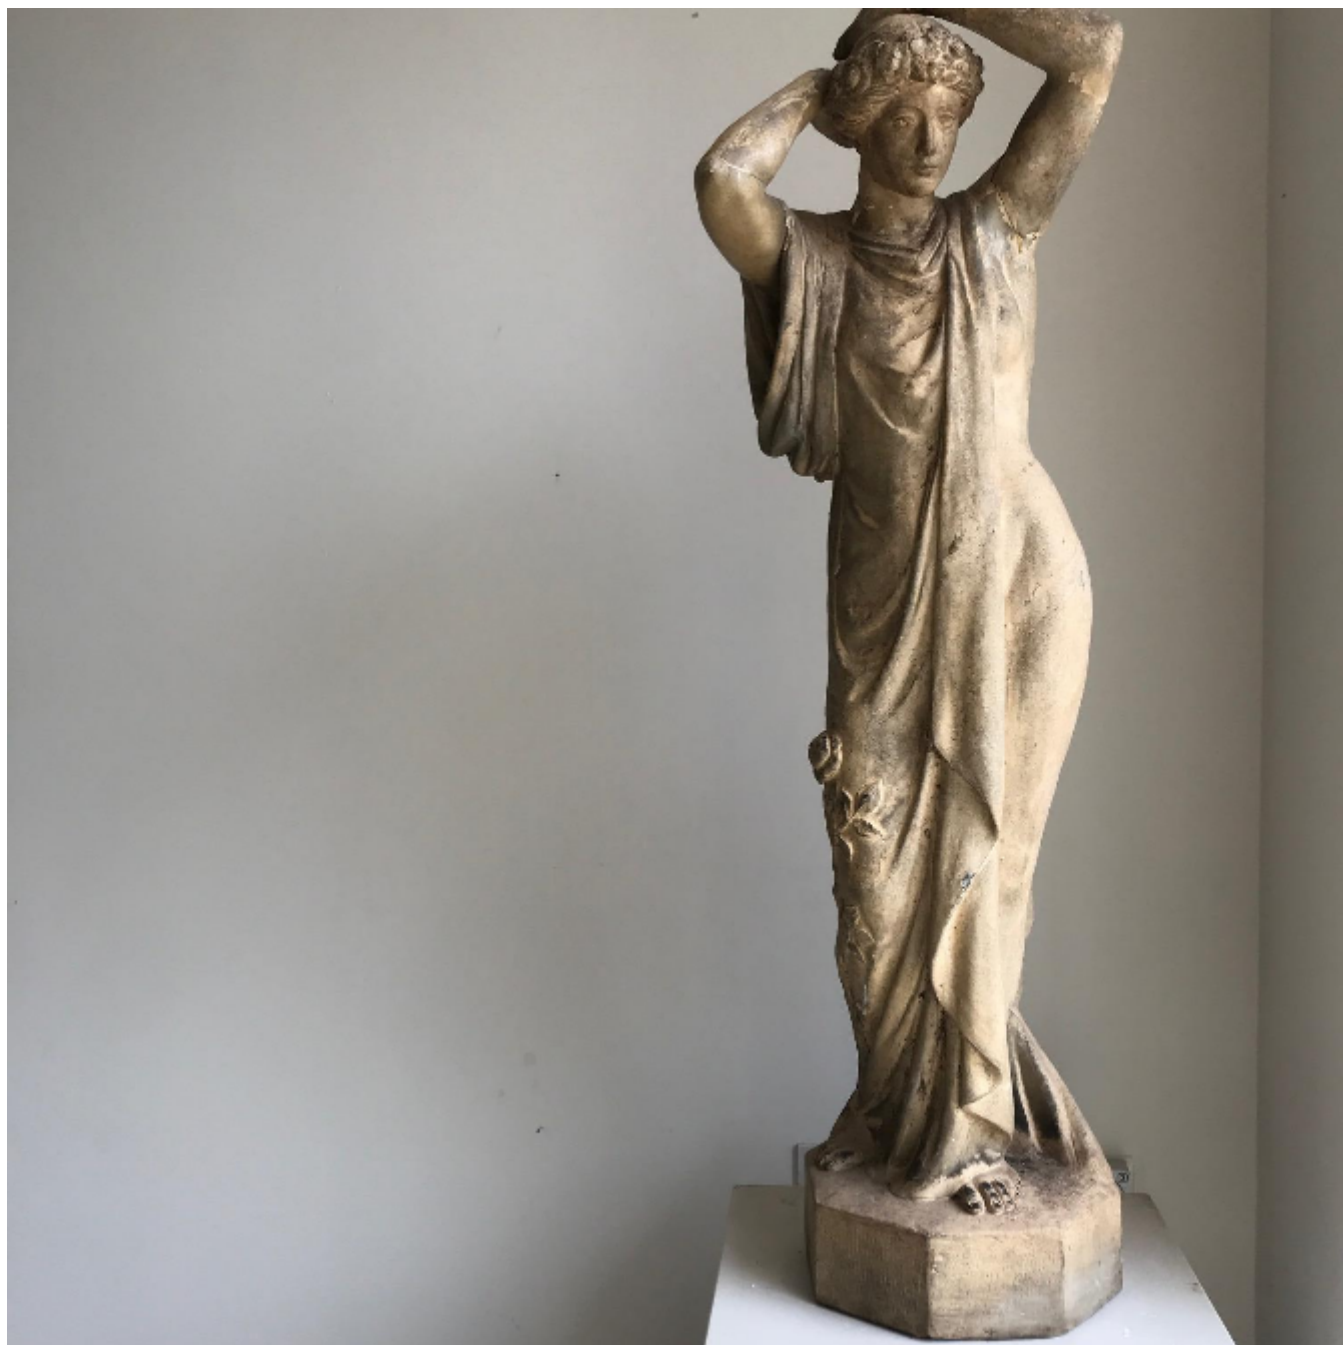

Doulton statue

Sold

REF: 660

Height: 101.56 cm (40")

Width: 30.47 cm (12")

Depth: 30.47 cm (12")

Description

A C19 th Buff terracotta, stamped Doultton statue of a maiden Draped in diaphanous robes. Roses and foliage climbing the robes. A beautiful pose of the maiden tying her hair. Condition: there is a bad repair to one arm which could easily be sorted.