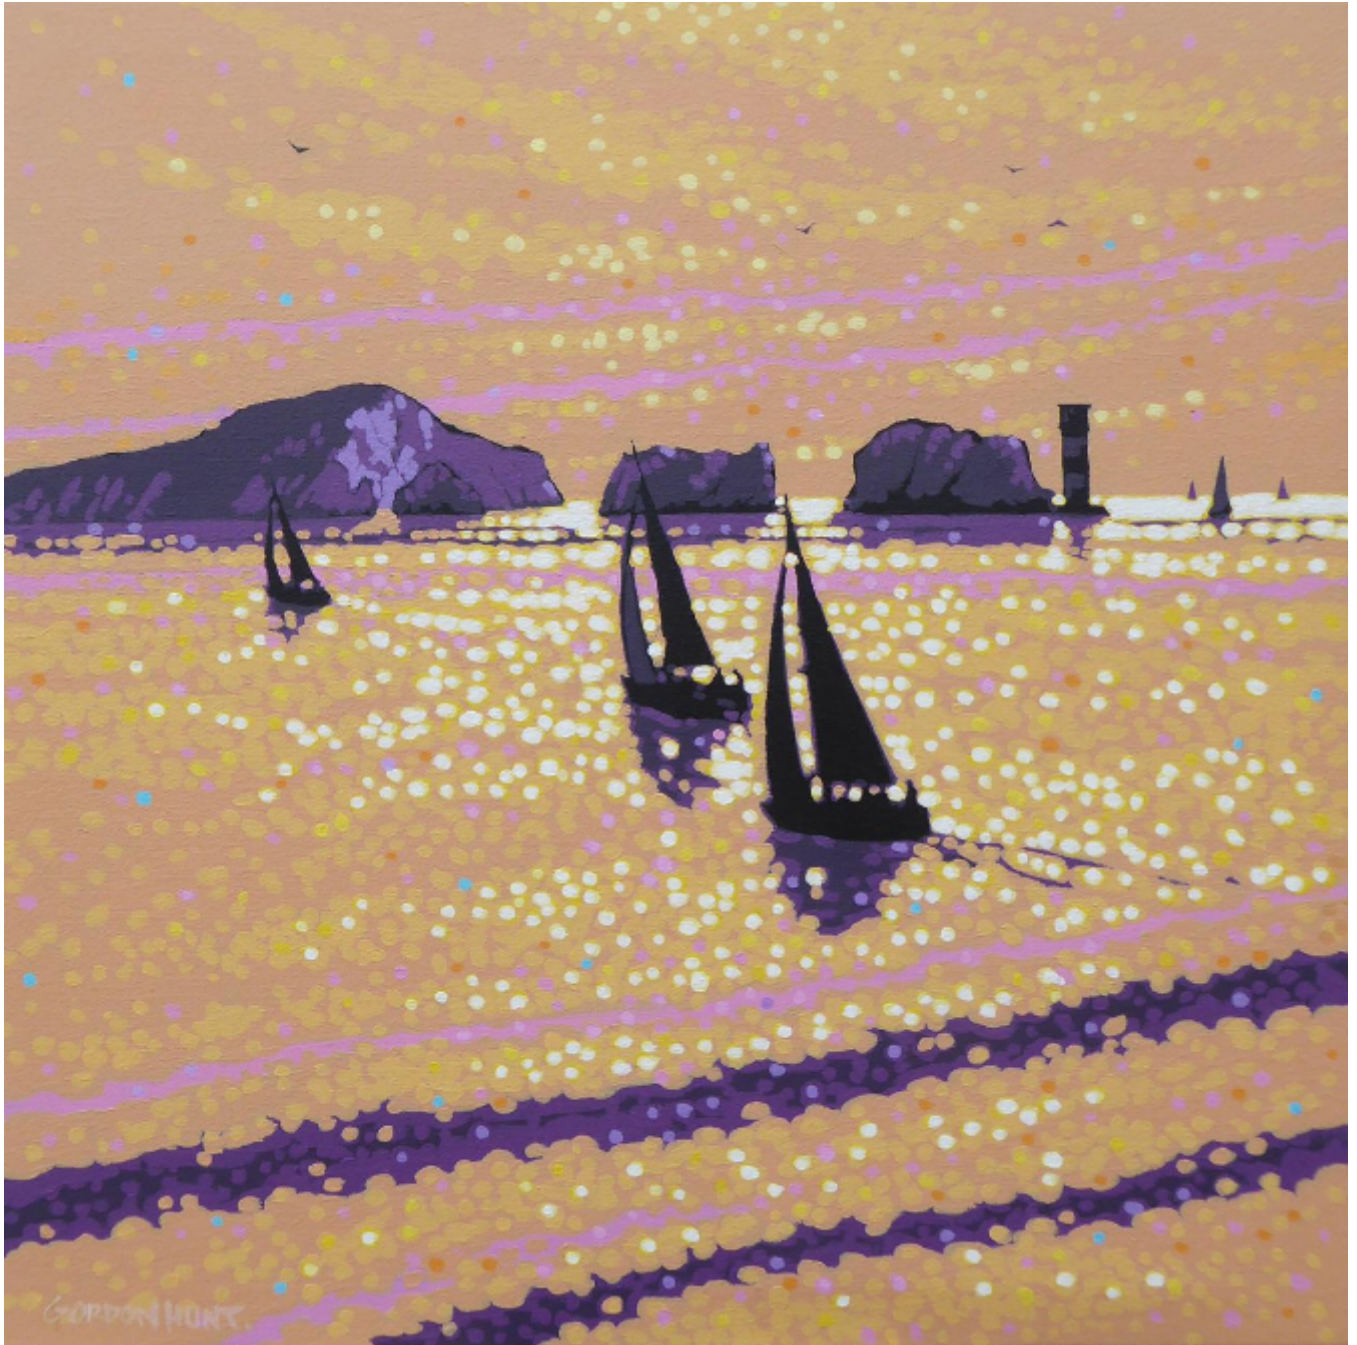

YOUR LOGO HERE

OPTIONAL SUBTEXT HERE

Evening Sparkles

Gordon Hunt

£ POA

REF: 3001

Height: 60 cm (23.6")

Width: 60 cm (23.6")

## DESCRIPTION

---

Evening Sparkles

All stock items shown on this example website are courtesy of Kendalls Fine Art.