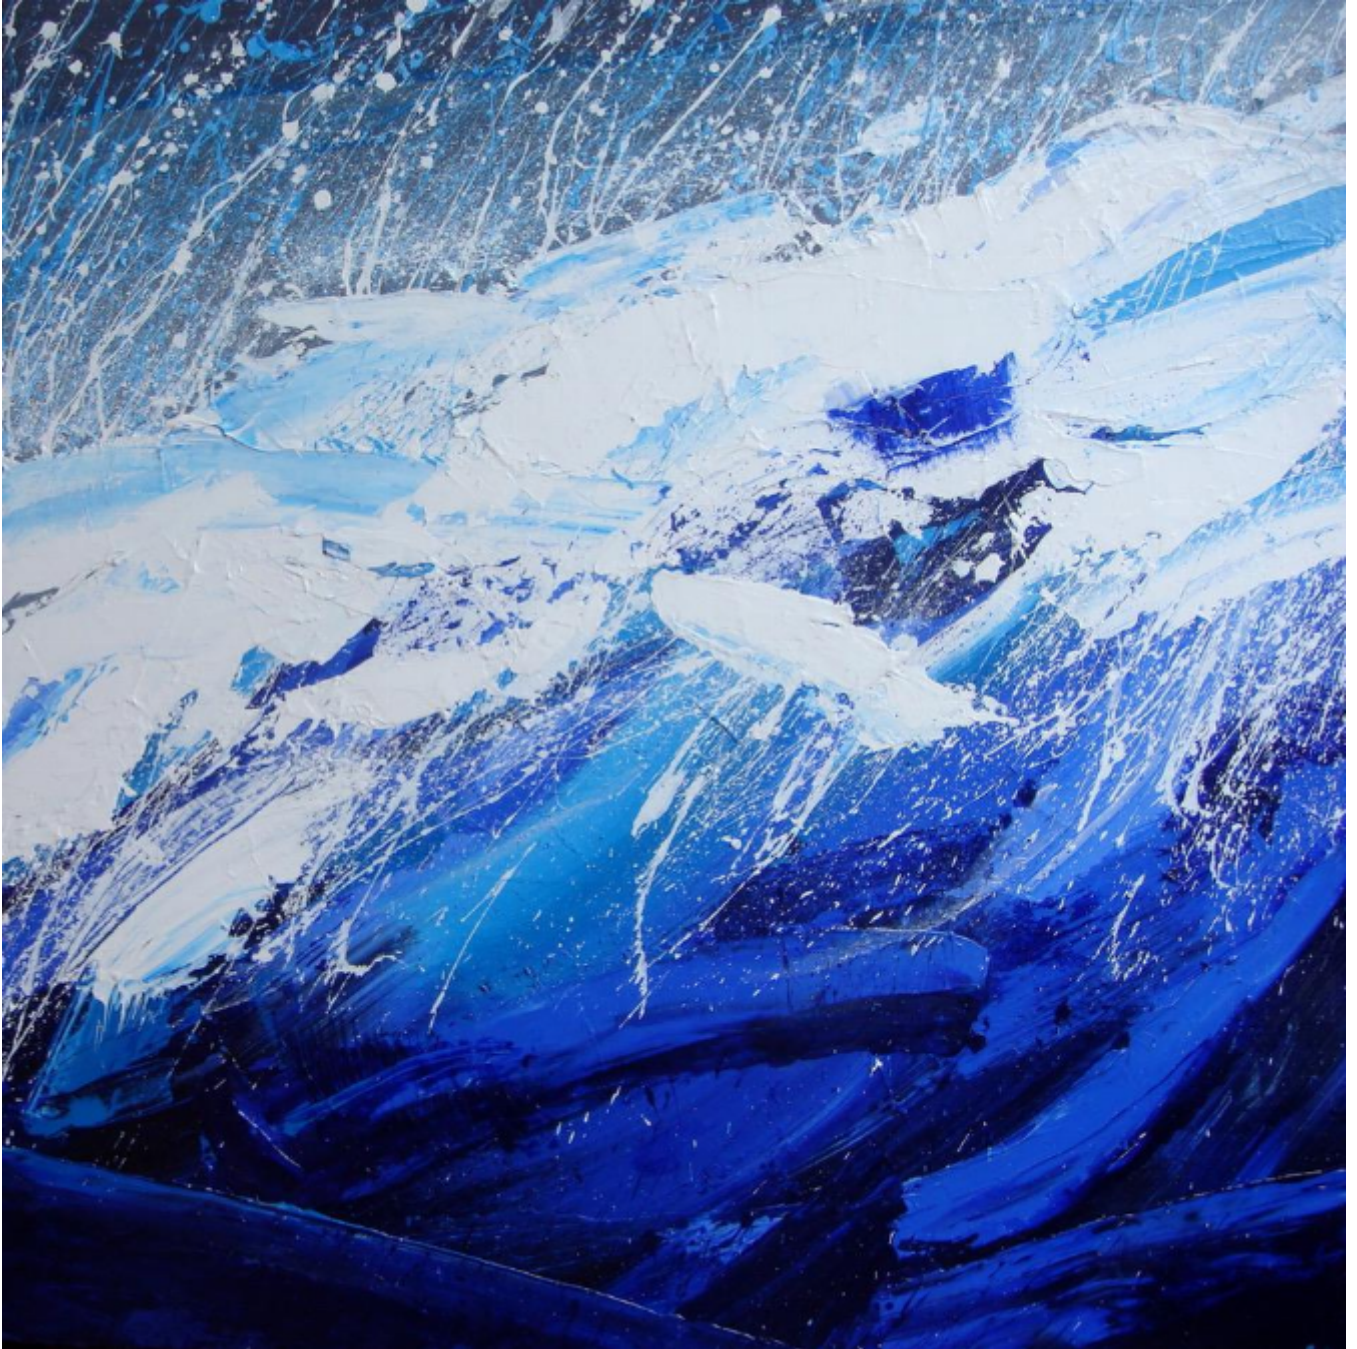

YOUR LOGO HERE

OPTIONAL SUBTEXT HERE

Water Wall

Annabel Menheneott

£1,695

REF: 2932

Height: 90 cm (35.4")

Width: 90 cm (35.4")