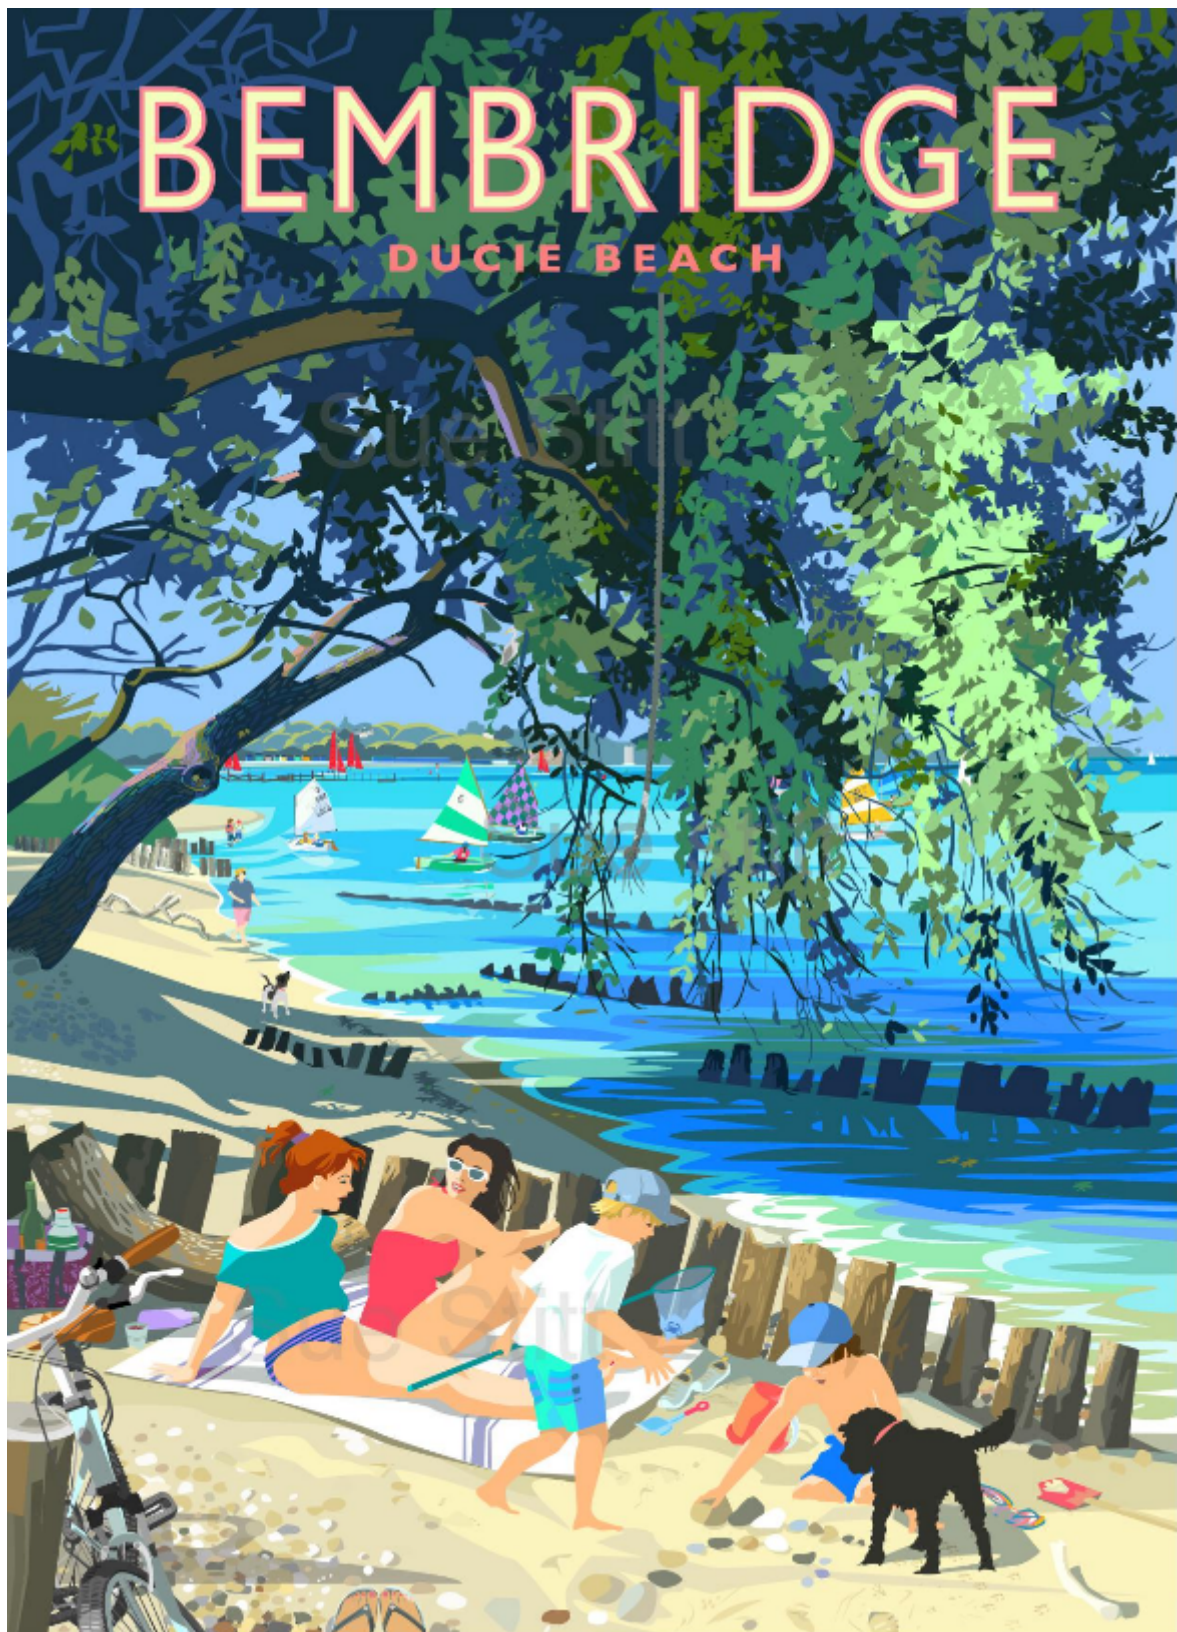

YOUR LOGO HERE

OPTIONAL SUBTEXT HERE

Bembridge Ducie Beach - large framed

Sue Stitt

£225

REF: 2875

Framed Height: 75 cm (29.5")

Framed Width: 57 cm (22.4")

DESCRIPTION

Bembridge Ducie Beach - large framed

All stock items shown on this example website are courtesy of Kendalls Fine Art.