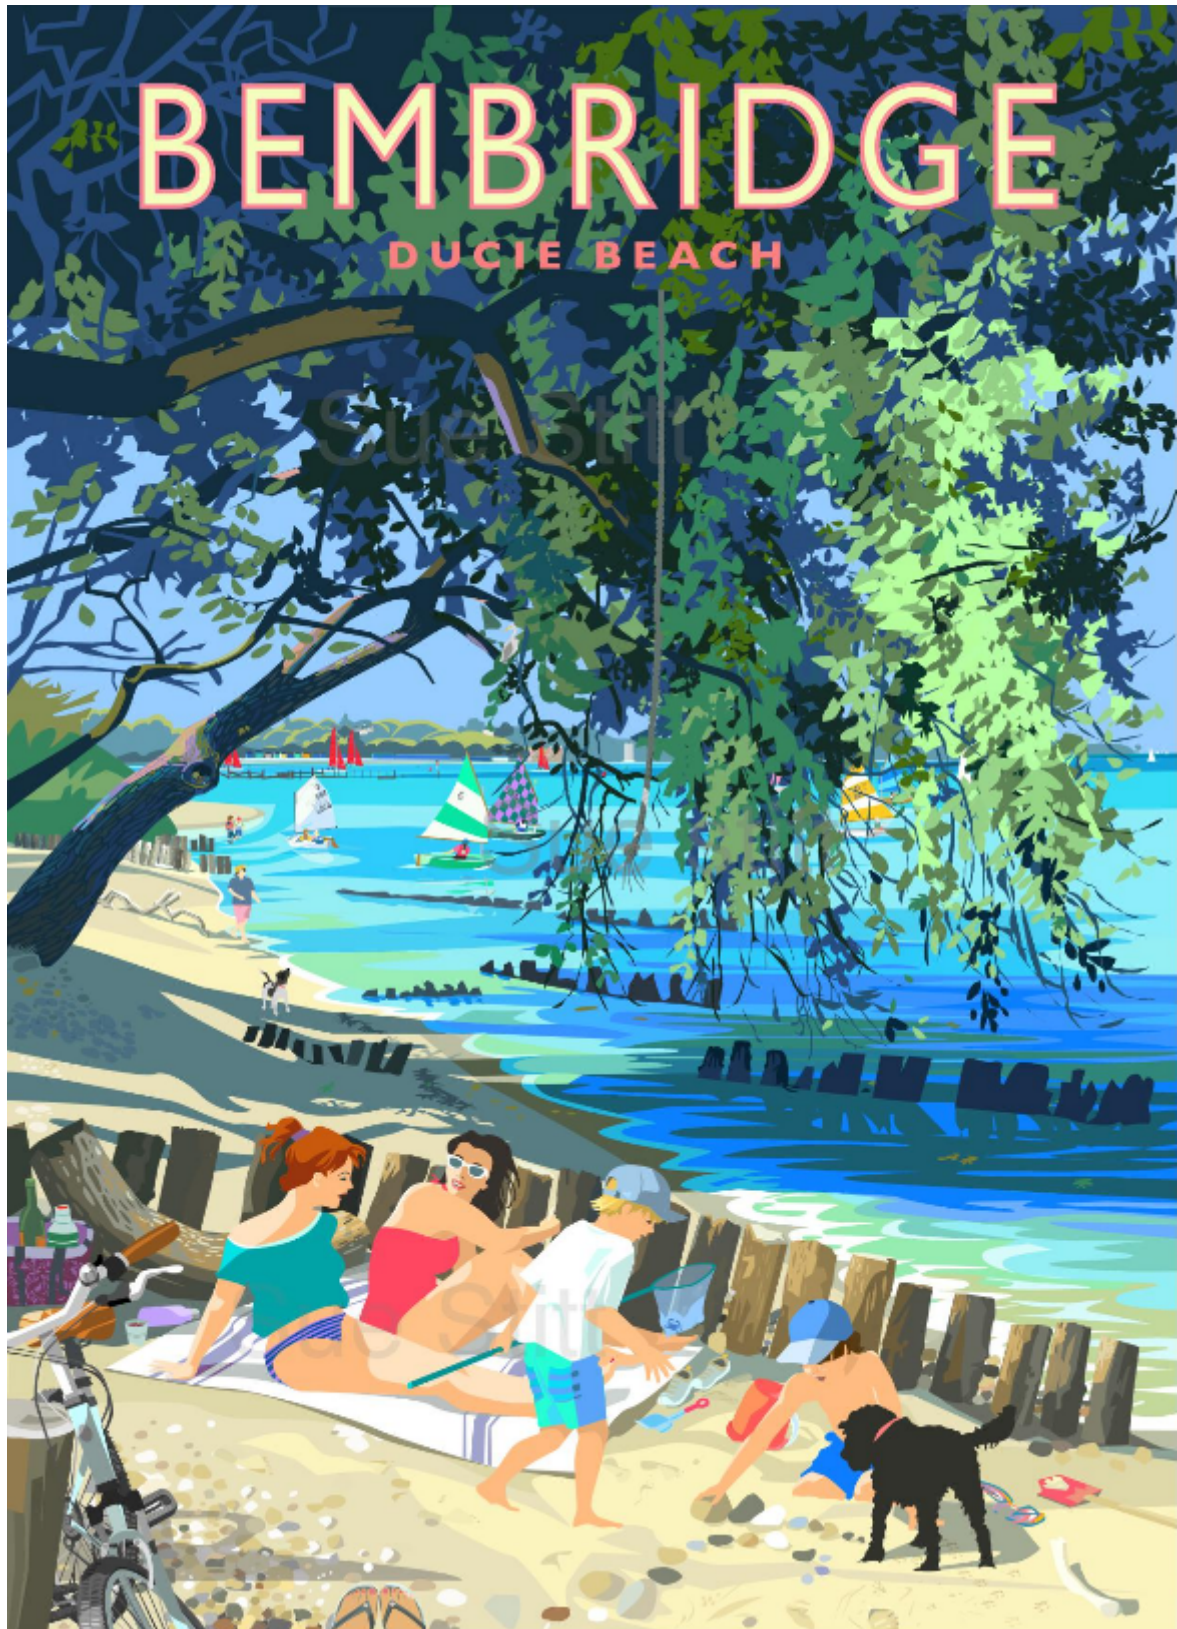

YOUR LOGO HERE

OPTIONAL SUBTEXT HERE

Bembridge Ducie Beach - large framed

Sue Stitt

£225

REF: 2875

Framed Height: 75 cm (29.5")

Framed Width: 57 cm (22.4")

DESCRIPTION

Bembridge Ducie Beach - large framed

All stock items shown on this example website are courtesy of Kendalls Fine Art.