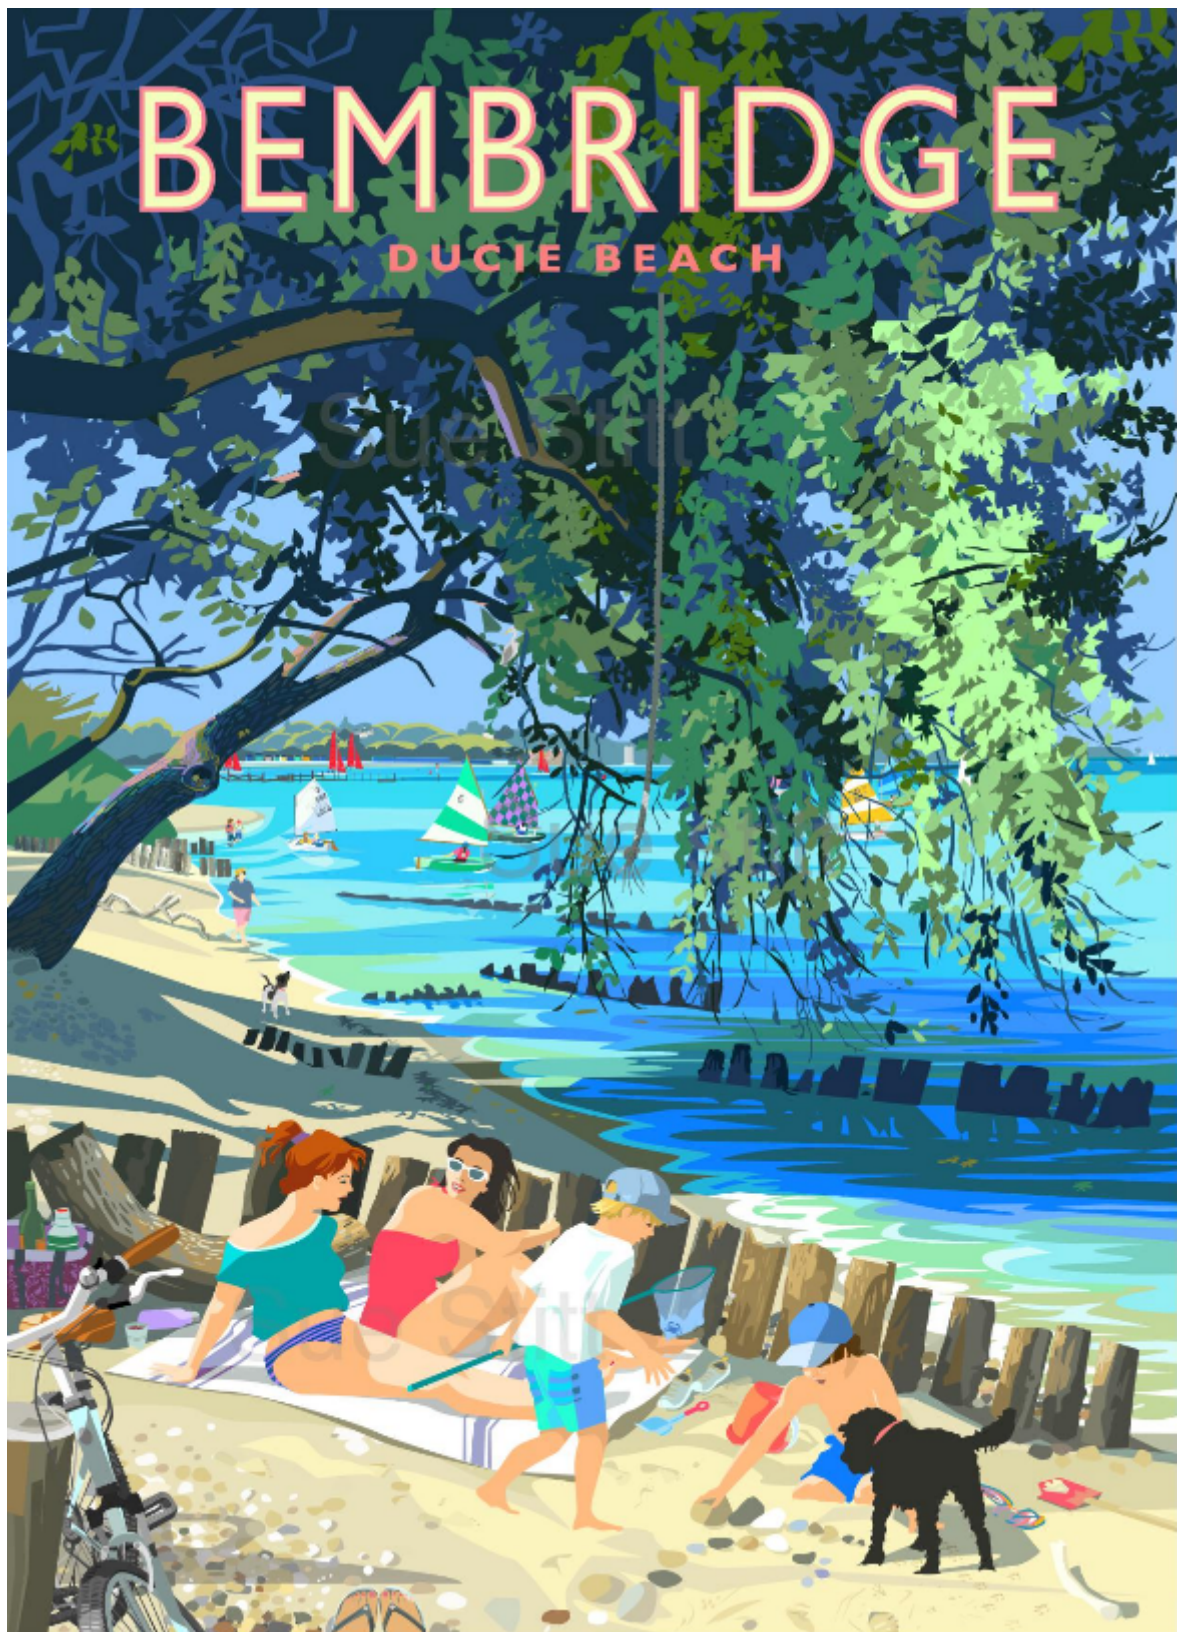

YOUR LOGO HERE

OPTIONAL SUBTEXT HERE

Bembridge Ducie Beach - large unframed

Sue Stitt

£120

REF: 2873

Height: 72 cm (28.3")

Width: 54 cm (21.3")

DESCRIPTION

Bembridge Ducie Beach - large unframed

All stock items shown on this example website are courtesy of Kendalls Fine Art.