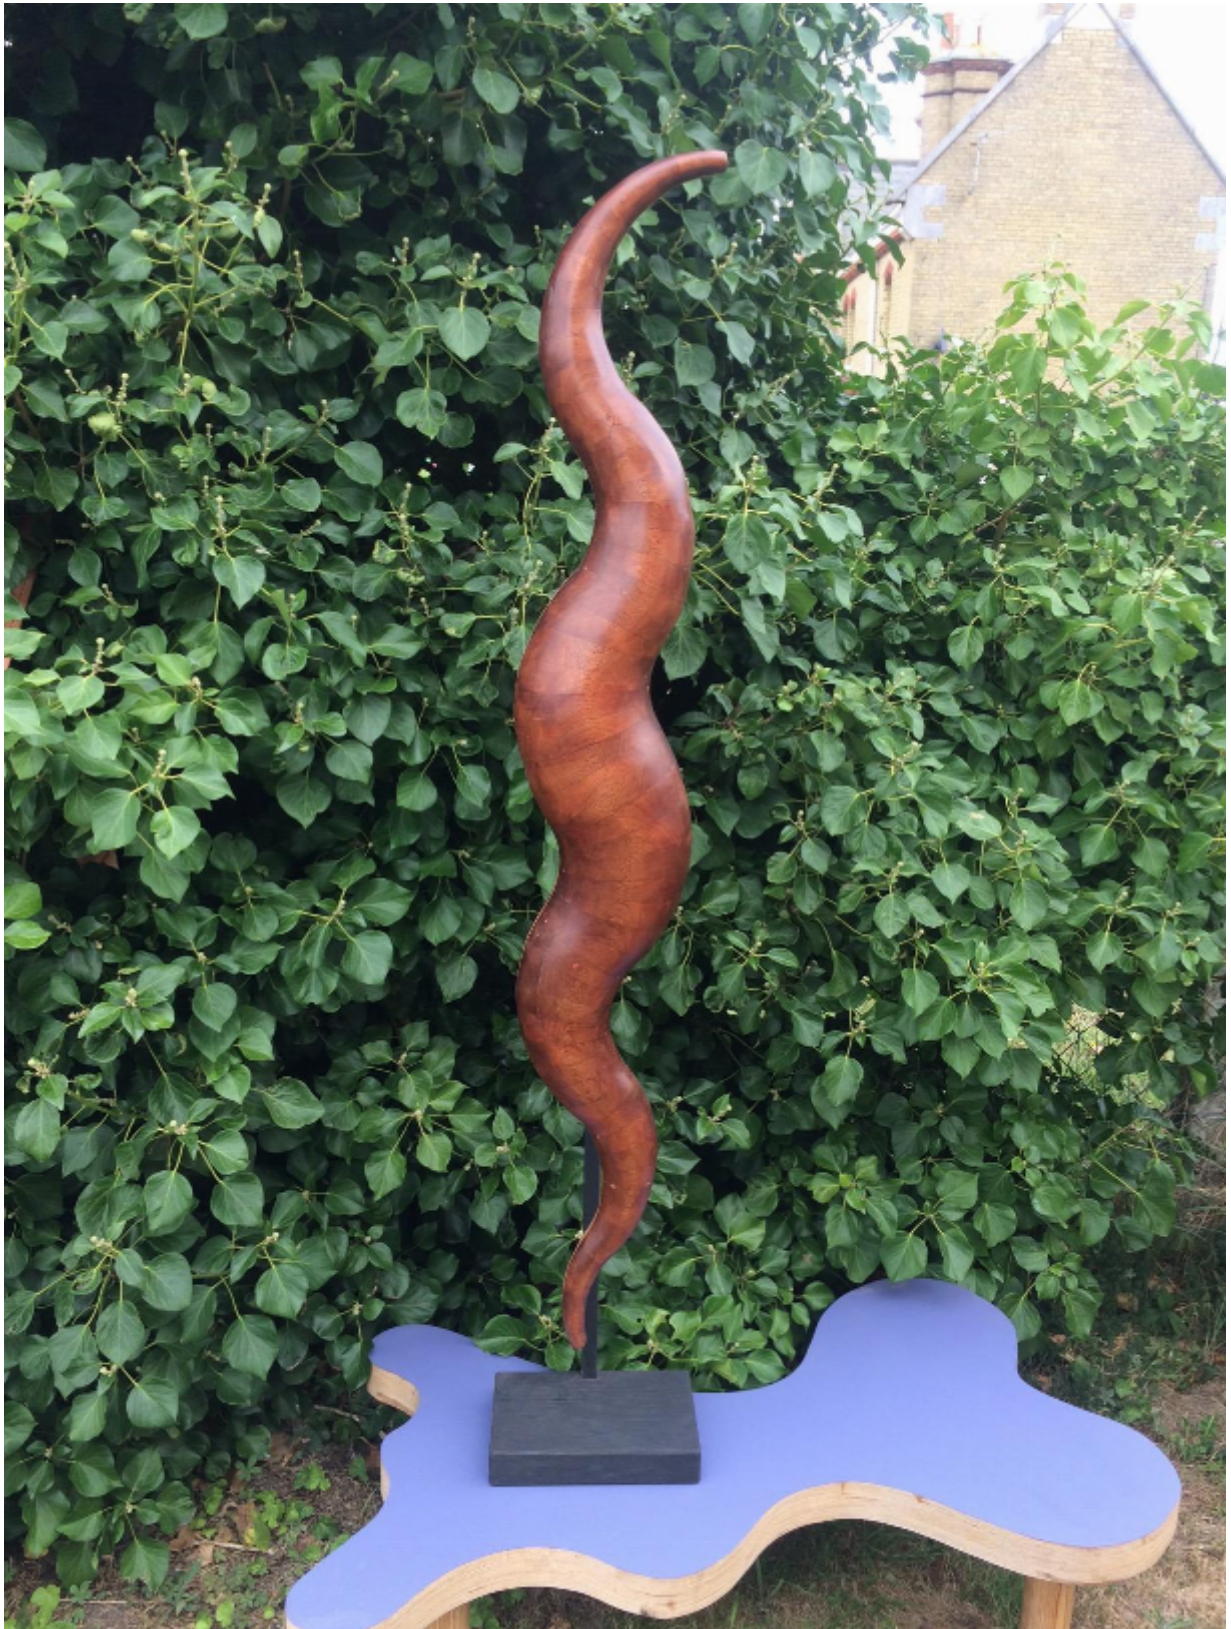

## Kelp 3

Paul Chapman

£750

REF: 3020

Height: 156 cm (61.4")

Width: 26 cm (10.2")

Depth: 17 cm (6.7")

## DESCRIPTION

---

Kelp 3

All stock items shown on this example website are courtesy of Kendalls Fine Art.