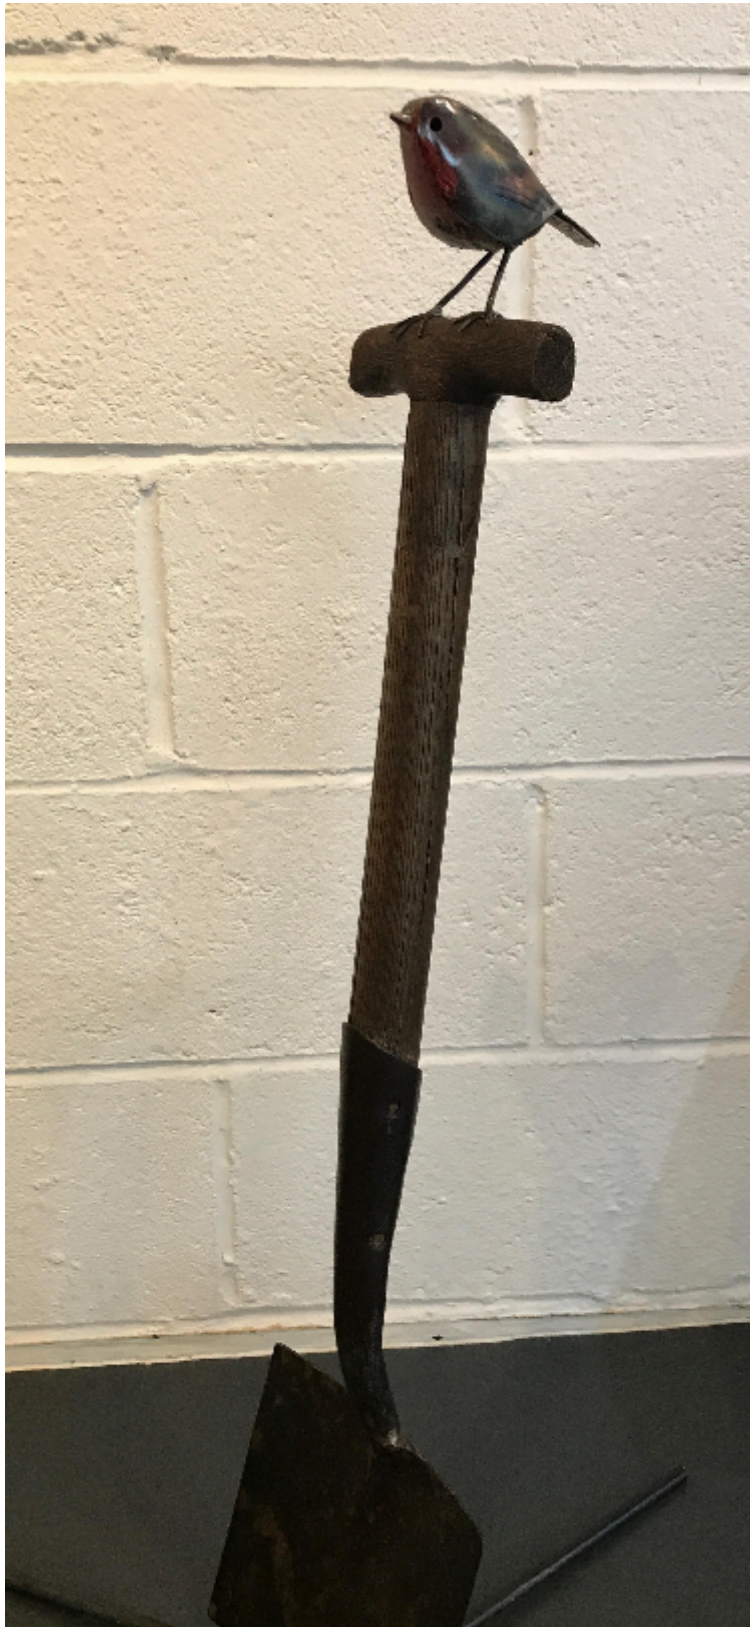

YOUR LOGO HERE

OPTIONAL SUBTEXT HERE

Robin on a spade

Diccon Dadey

Sold

REF: 2625

Height: 88 cm (34.6")

Width: 20 cm (7.9")

Depth: 10 cm (3.9")

DESCRIPTION

Robin on a spade

All stock items shown on this example website are courtesy of Kendalls Fine Art.