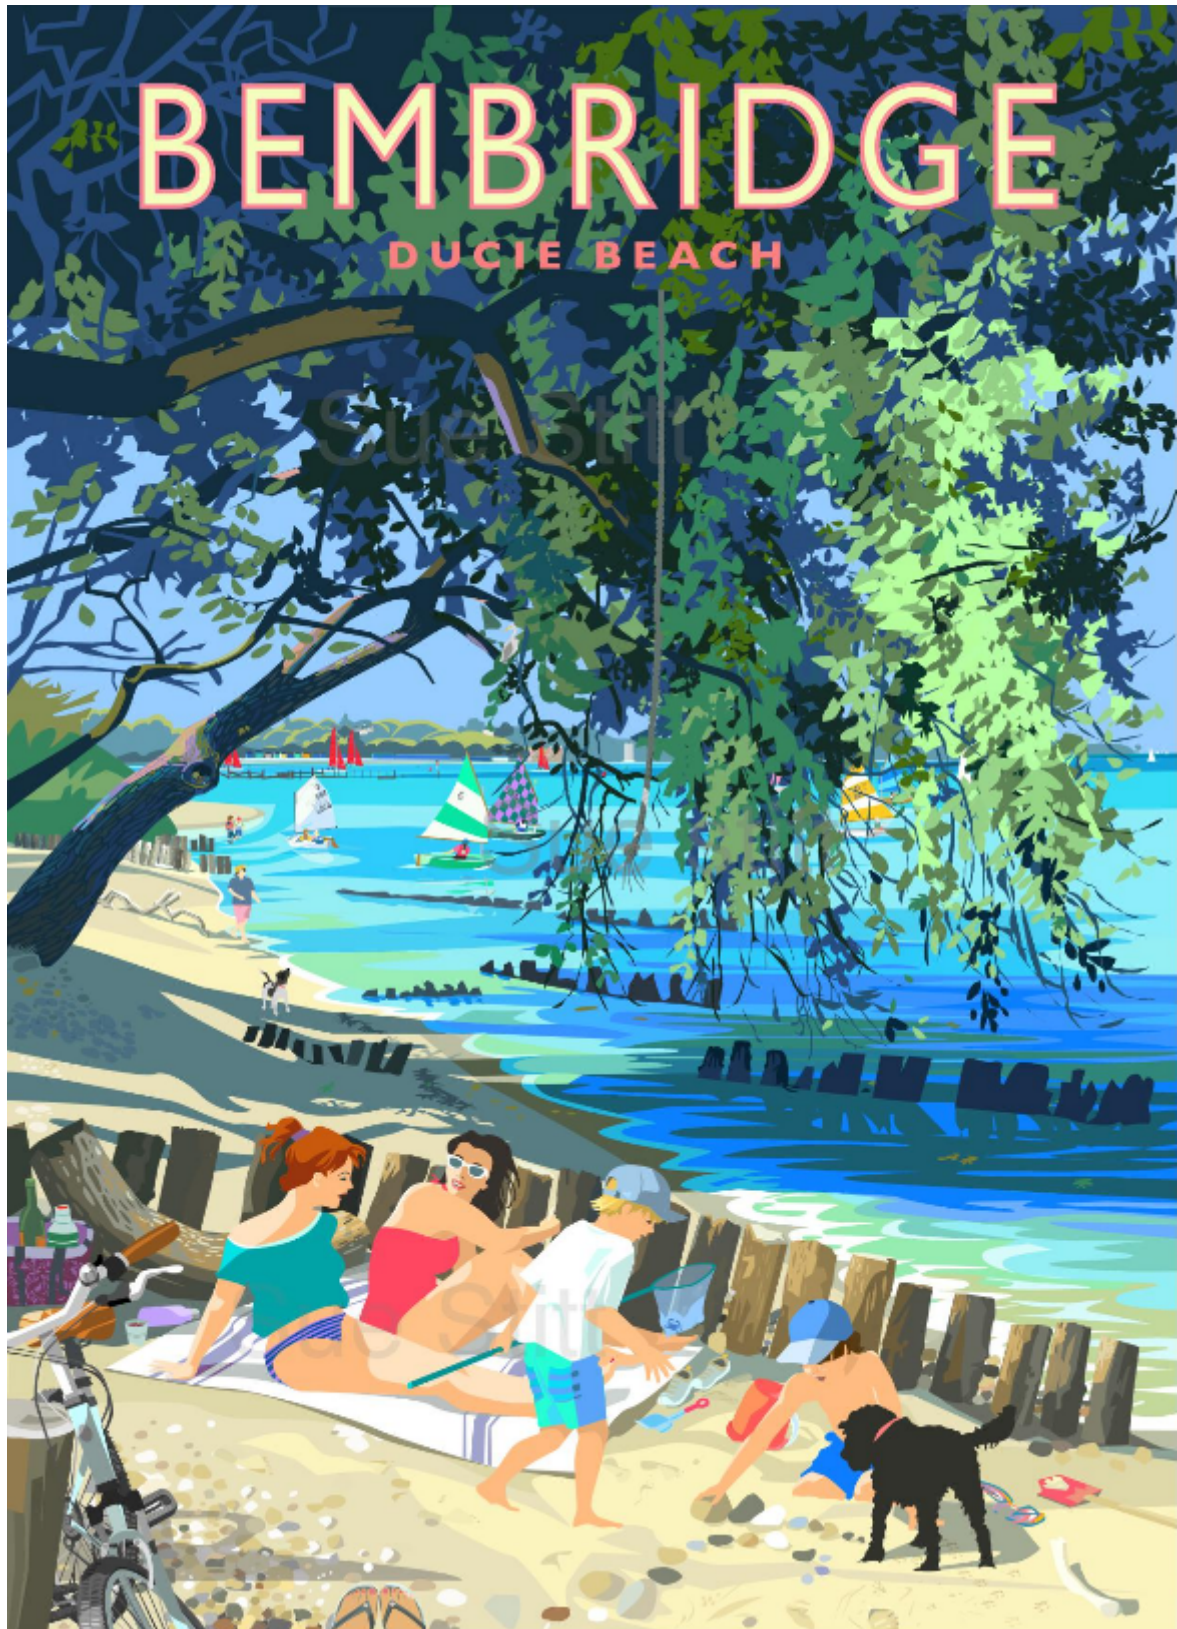

YOUR LOGO HERE

OPTIONAL SUBTEXT HERE

Bembridge Ducie Beach - large framed

Sue Stitt

£225

REF: 2875

Framed Height: 75 cm (29.5")

Framed Width: 57 cm (22.4")

## DESCRIPTION

---

Bembridge Ducie Beach - large framed

All stock items shown on this example website are courtesy of Kendalls Fine Art.