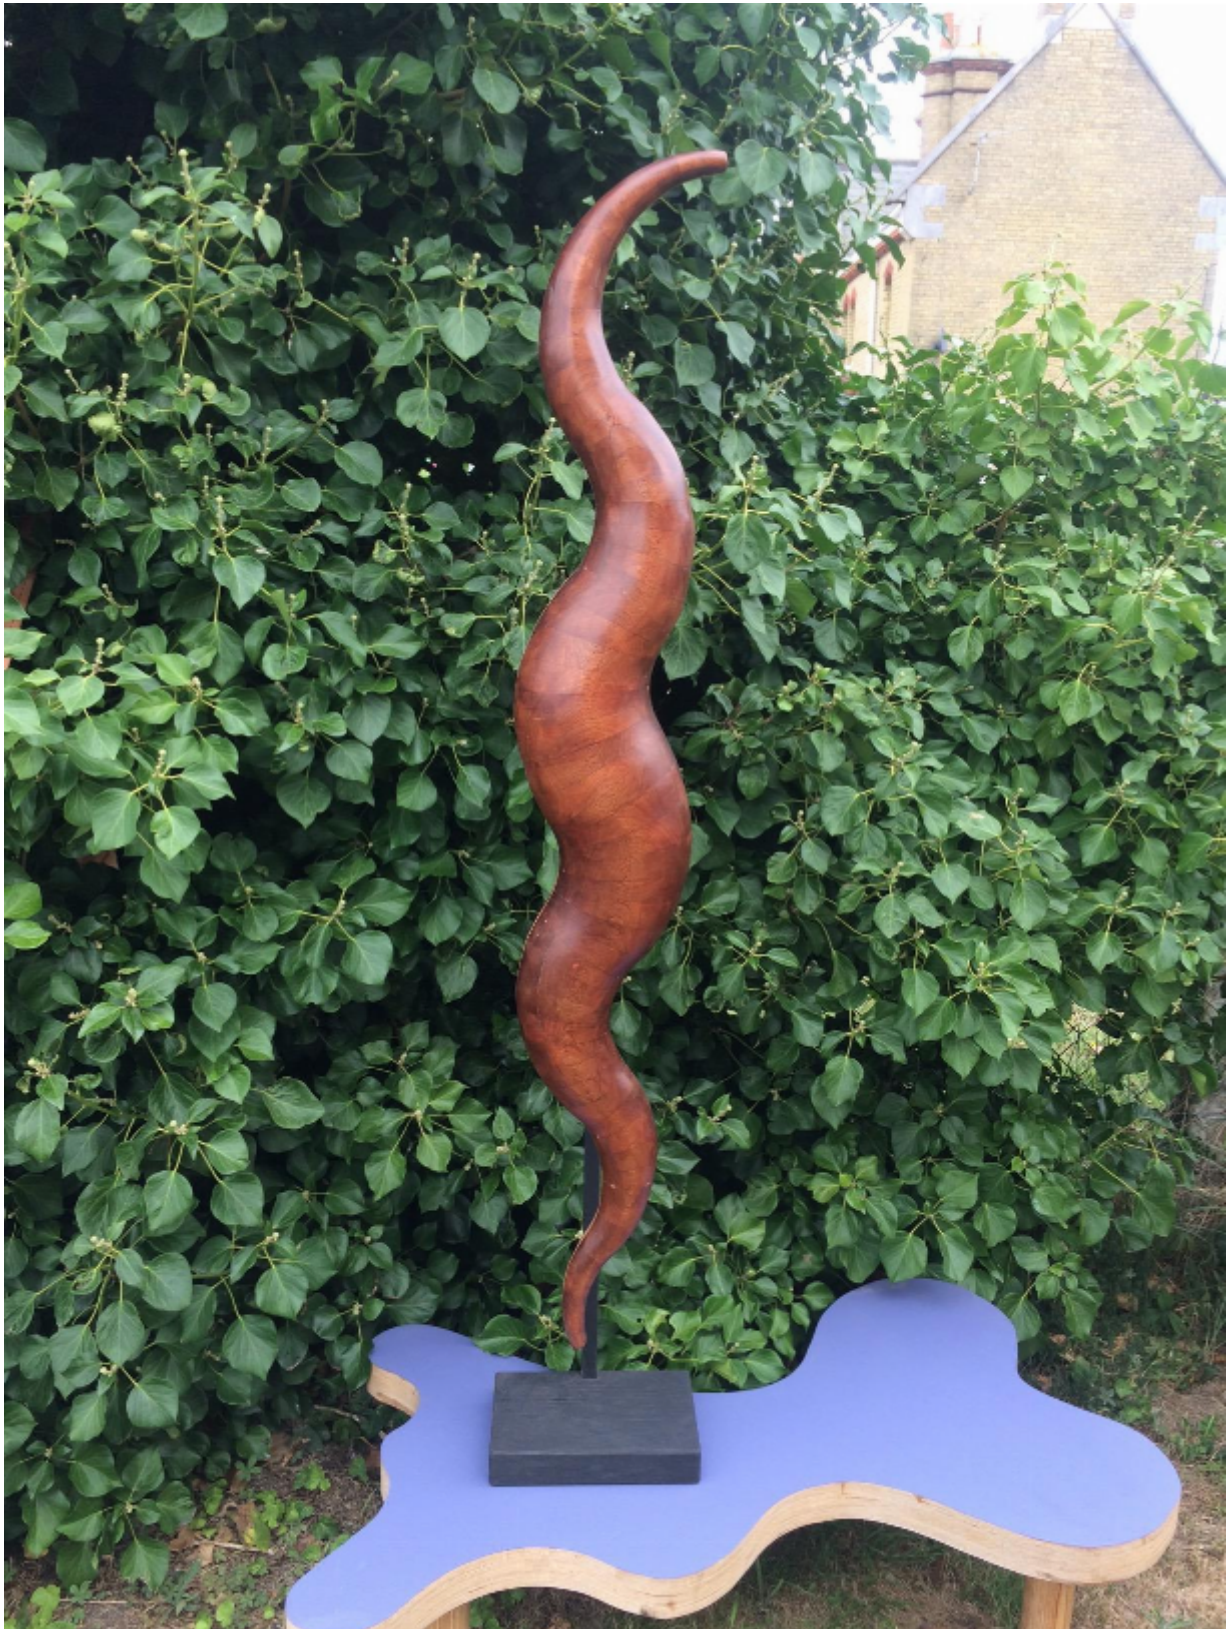

YOUR LOGO HERE

OPTIONAL SUBTEXT HERE

Kelp 3

Paul Chapman

£750

REF: 3020

Height: 156 cm (61.4")

Width: 26 cm (10.2")

Depth: 17 cm (6.7")

DESCRIPTION

Kelp 3

All stock items shown on this example website are courtesy of Kendalls Fine Art.