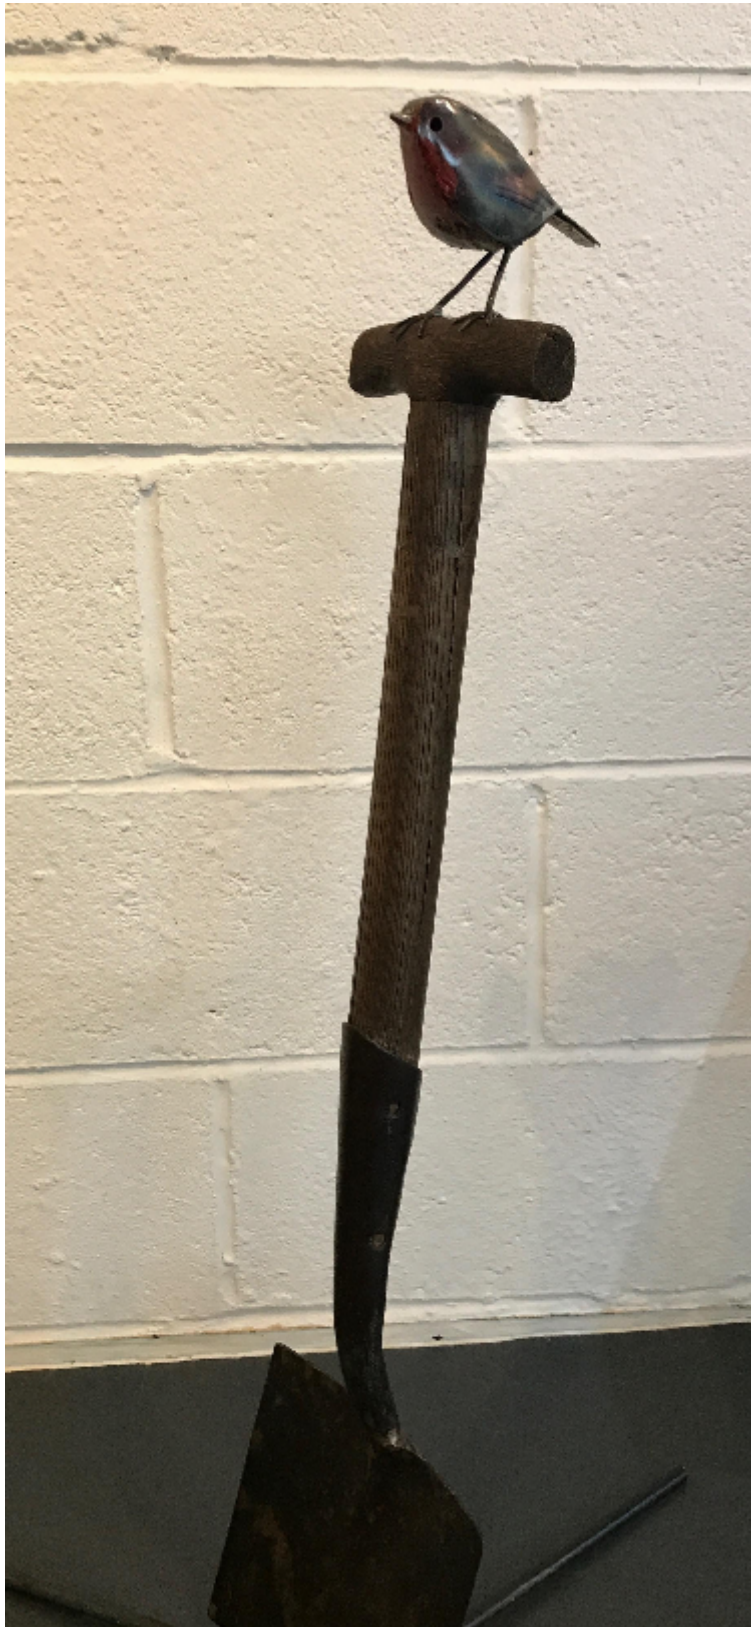

YOUR LOGO HERE

OPTIONAL SUBTEXT HERE

Robin on a spade

Diccon Dadey

Sold

REF: 2625

Height: 88 cm (34.6")

Width: 20 cm (7.9")

Depth: 10 cm (3.9")

DESCRIPTION

Robin on a spade

All stock items shown on this example website are courtesy of Kendalls Fine Art.