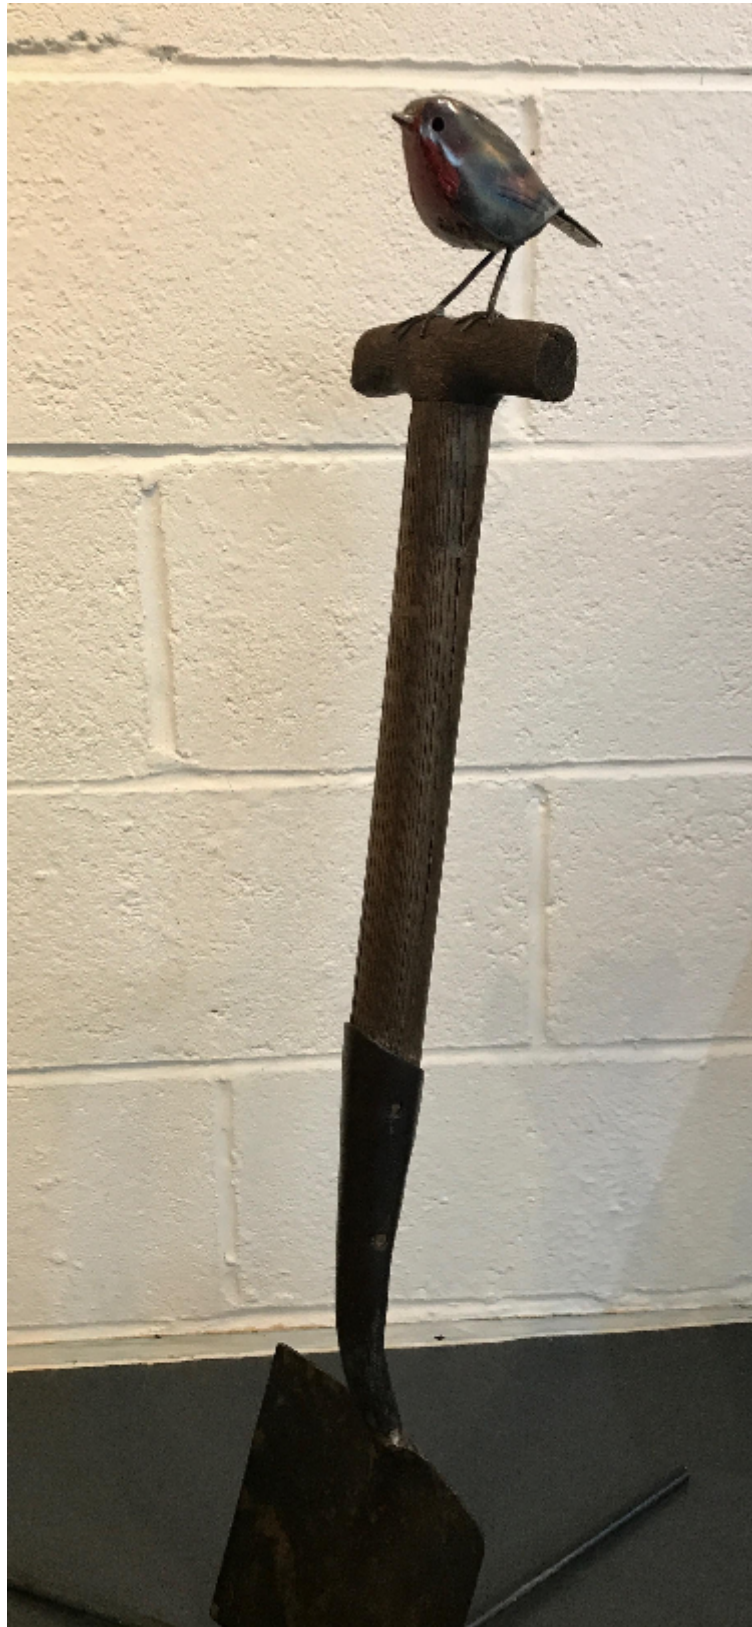

YOUR LOGO HERE

OPTIONAL SUBTEXT HERE

Robin on a spade

Diccon Dadey

Sold

REF: 2625

Height: 88 cm (34.6")

Width: 20 cm (7.9")

Depth: 10 cm (3.9")

DESCRIPTION

Robin on a spade

All stock items shown on this example website are courtesy of Kendalls Fine Art.