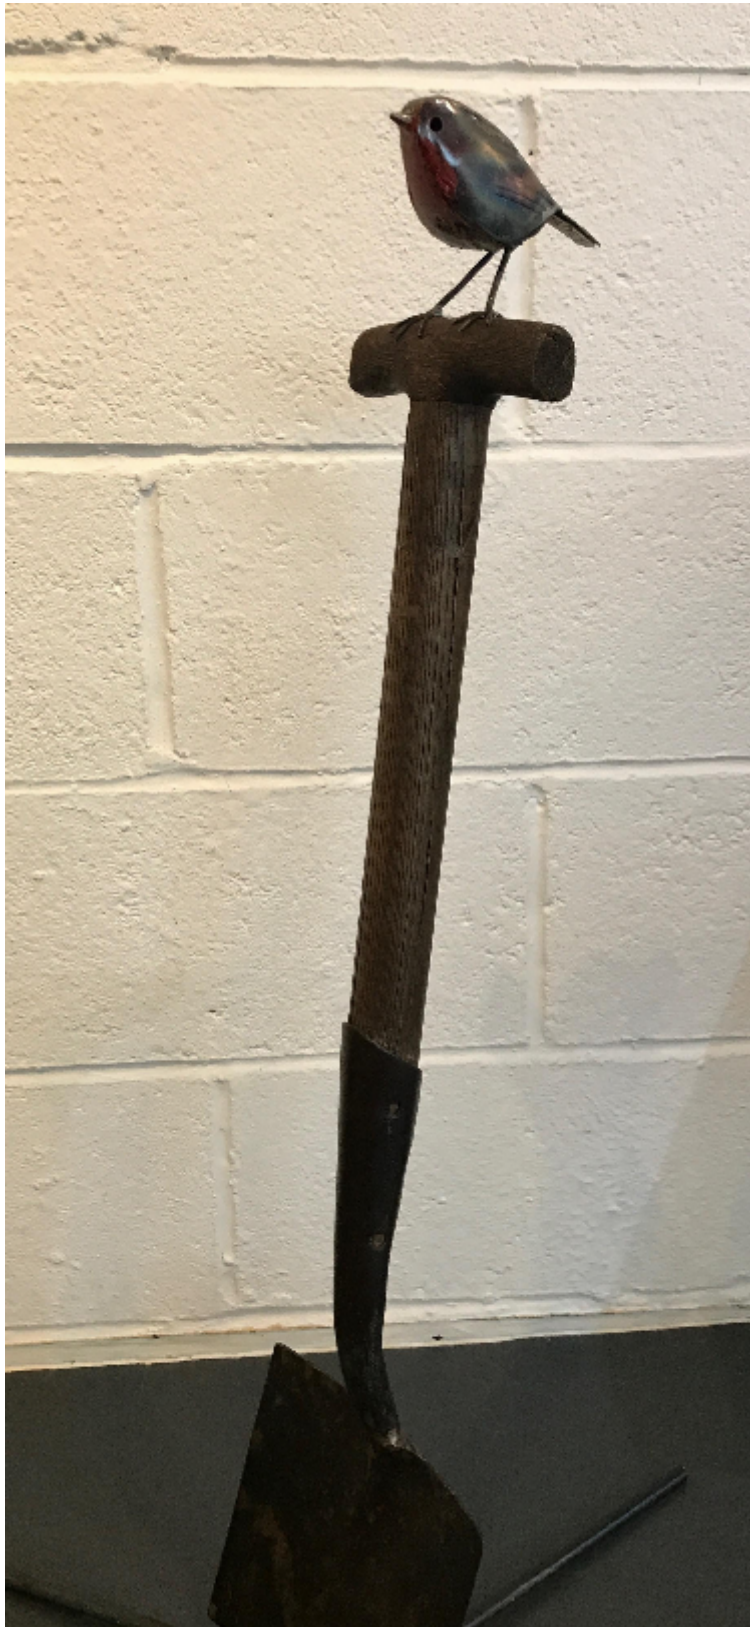

## Robin on a spade

Diccon Dadey

Sold

REF: 2625

Height: 88 cm (34.6")

Width: 20 cm (7.9")

Depth: 10 cm (3.9")

## DESCRIPTION

---

Robin on a spade

All stock items shown on this example website are courtesy of Kendalls Fine Art.