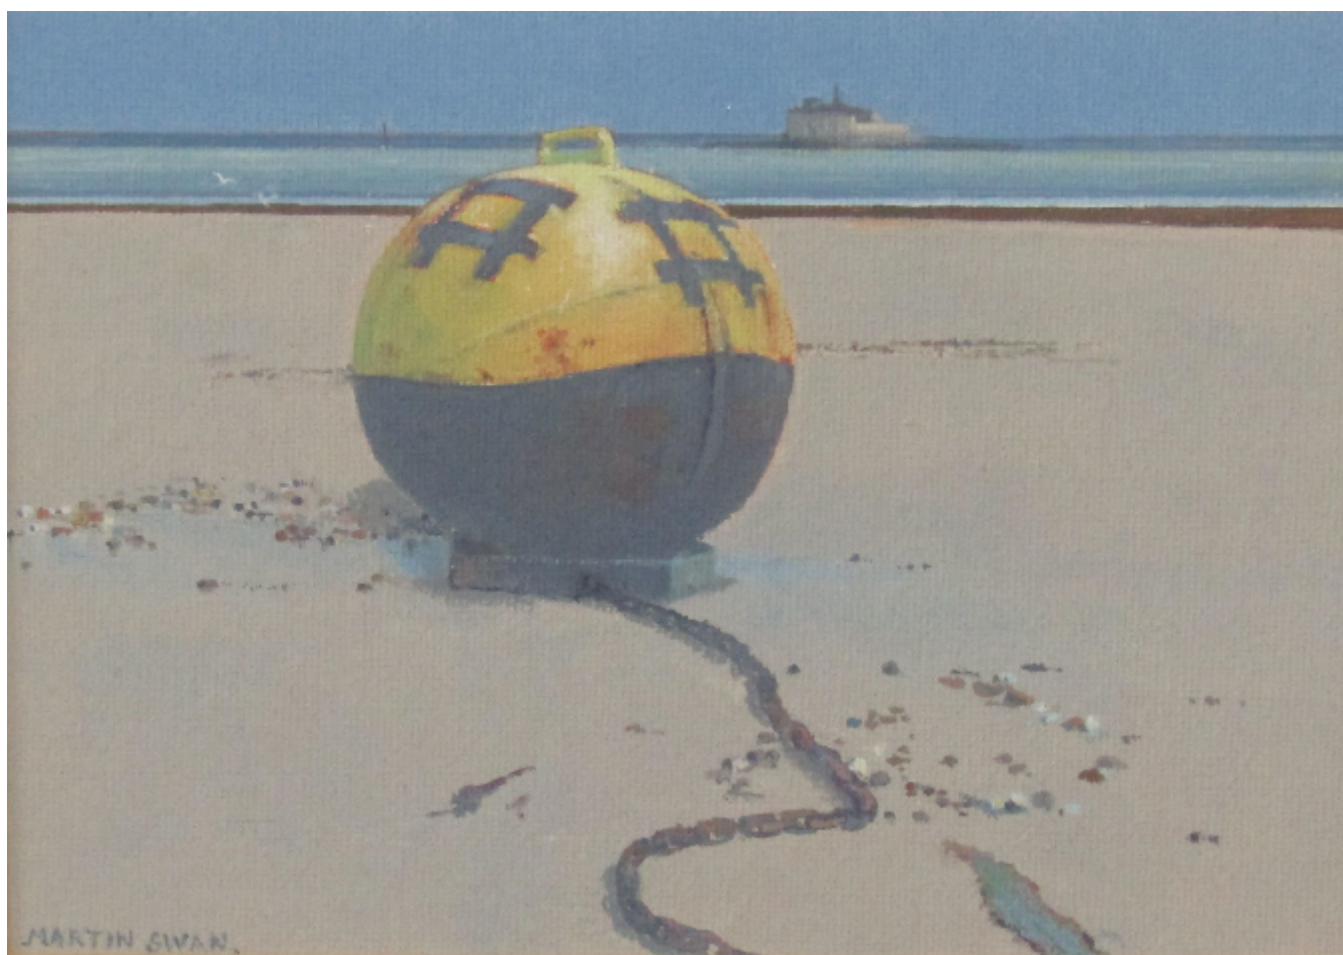

YOUR LOGO HERE

OPTIONAL SUBTEXT HERE

Channel marker 2  
Martin Swan VP RSMA

Sold

REF: 3049

Framed Height: 27 cm (10.6")

Framed Width: 32 cm (12.6")

## Description

Channel marker 2

All stock items shown on this example website are courtesy of Kendalls Fine Art.