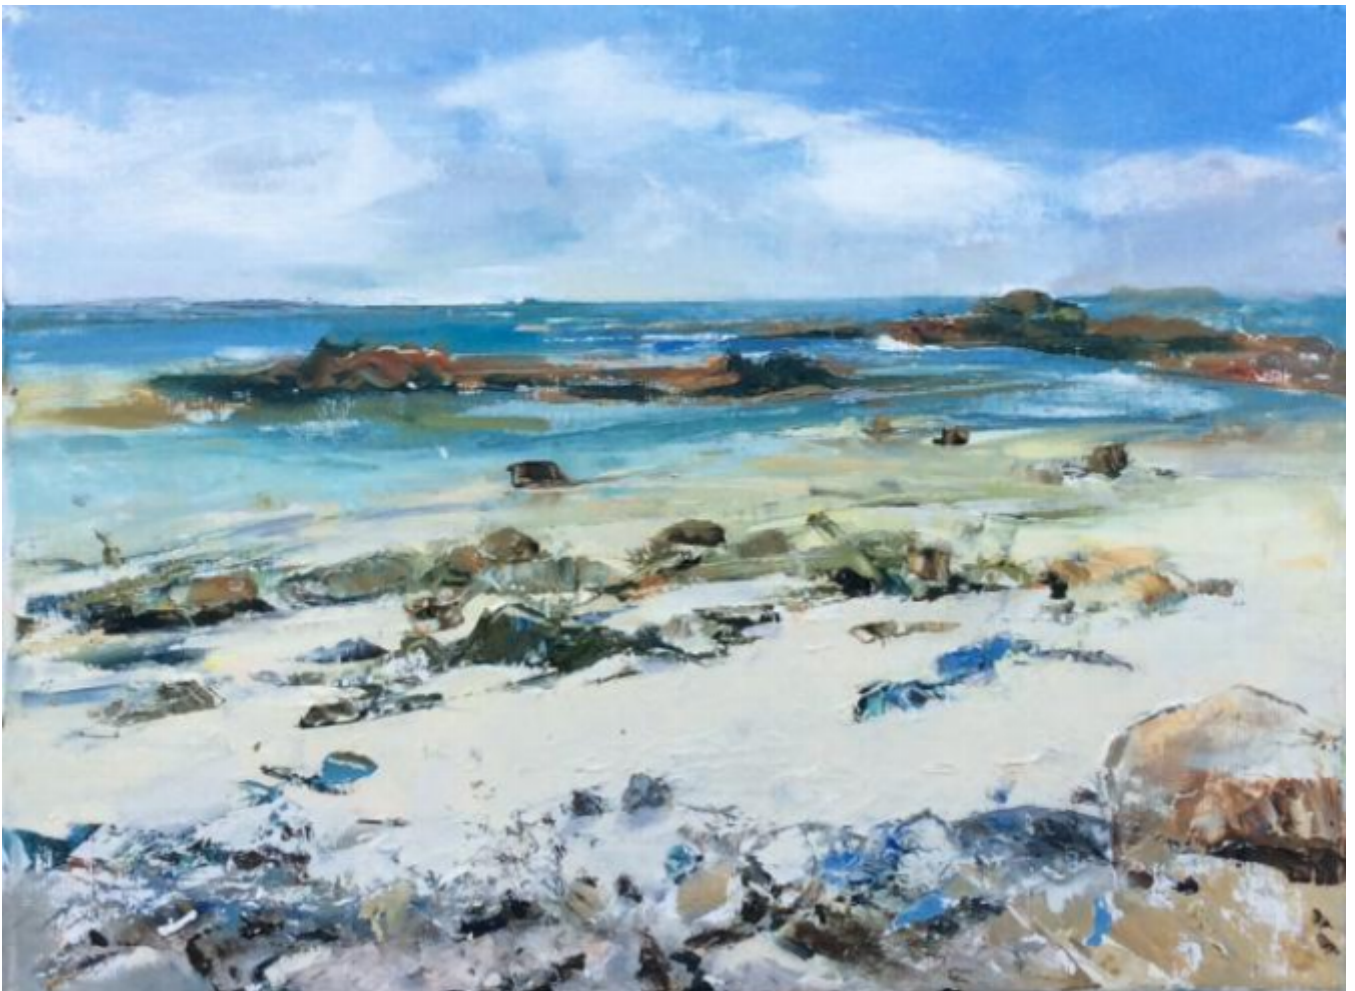

YOUR LOGO HERE

OPTIONAL SUBTEXT HERE

On Rushey Bay, Bryher

Kim Jarvis

Sold

REF: 2884

Framed Height: 40 cm (15.7")

Framed Width: 50 cm (19.7")