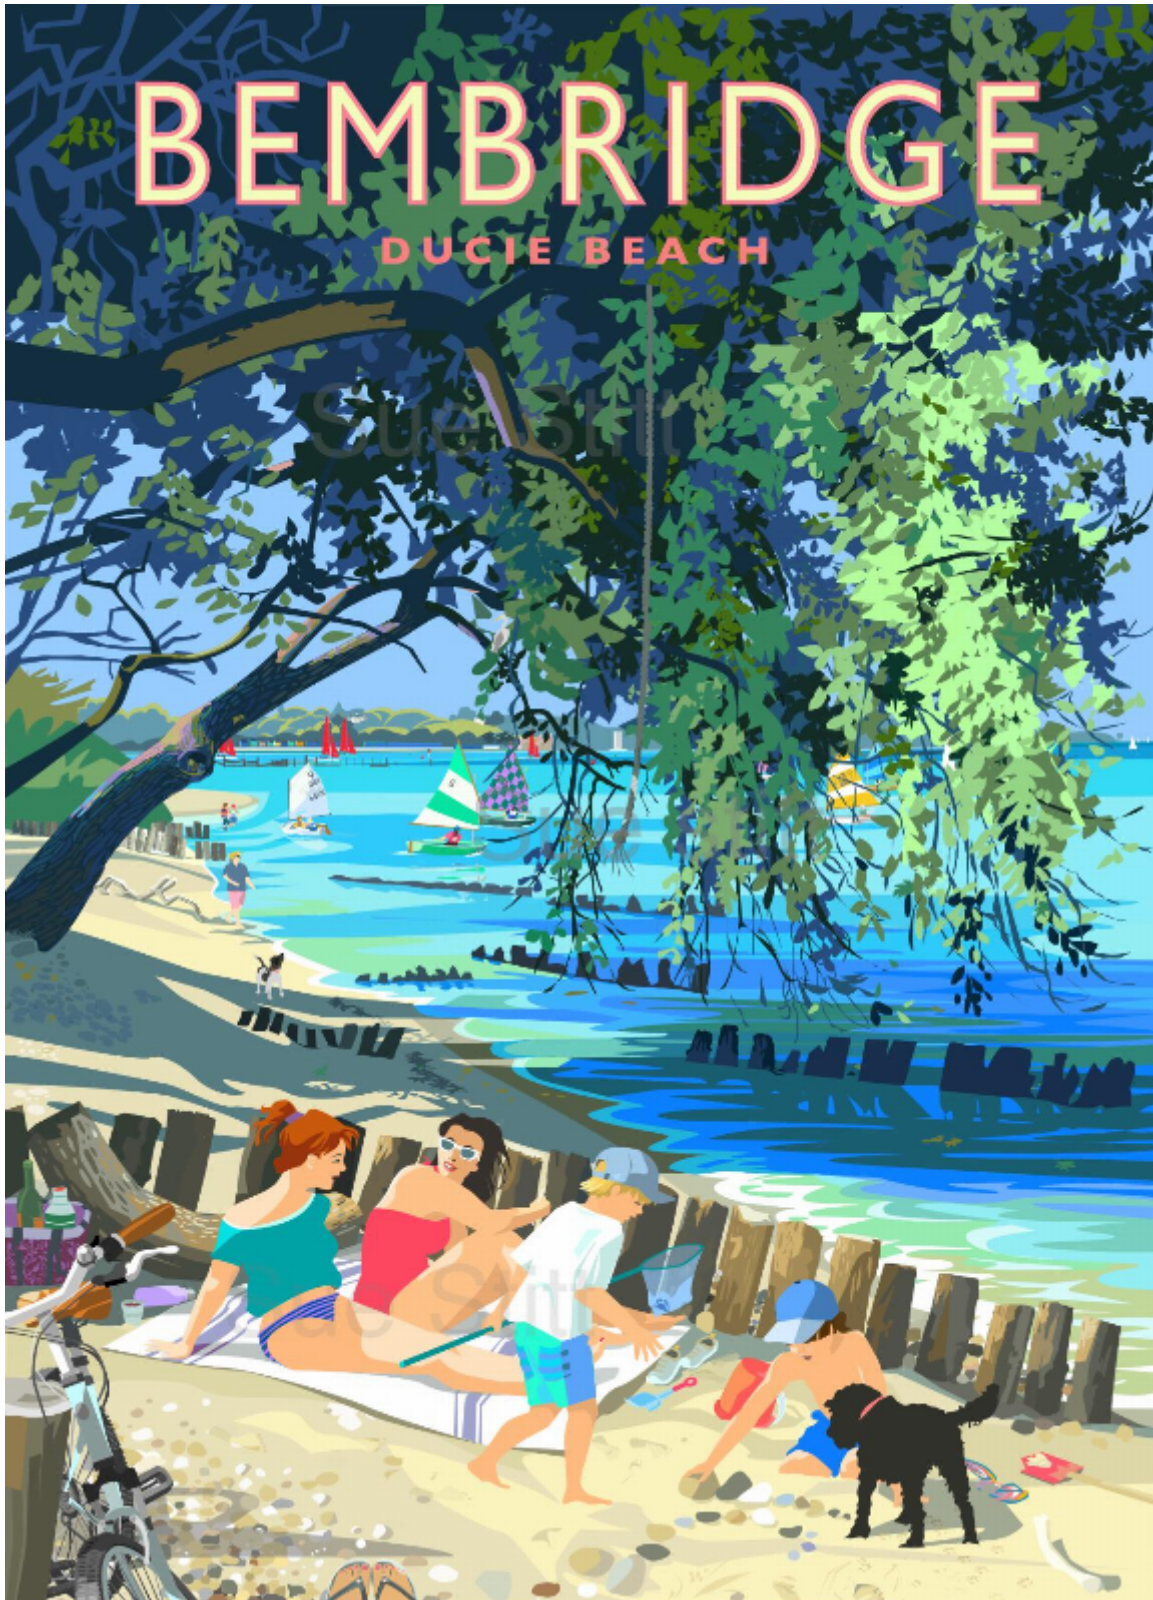

YOUR LOGO HERE

OPTIONAL SUBTEXT HERE

Bembridge Ducie Beach - large framed

Sue Stitt

£225

REF: 2875

Framed Height: 75 cm (29.5")

Framed Width: 57 cm (22.4")

Description

Bembridge Ducie Beach - large framed

All stock items shown on this example website are courtesy of Kendalls Fine Art.