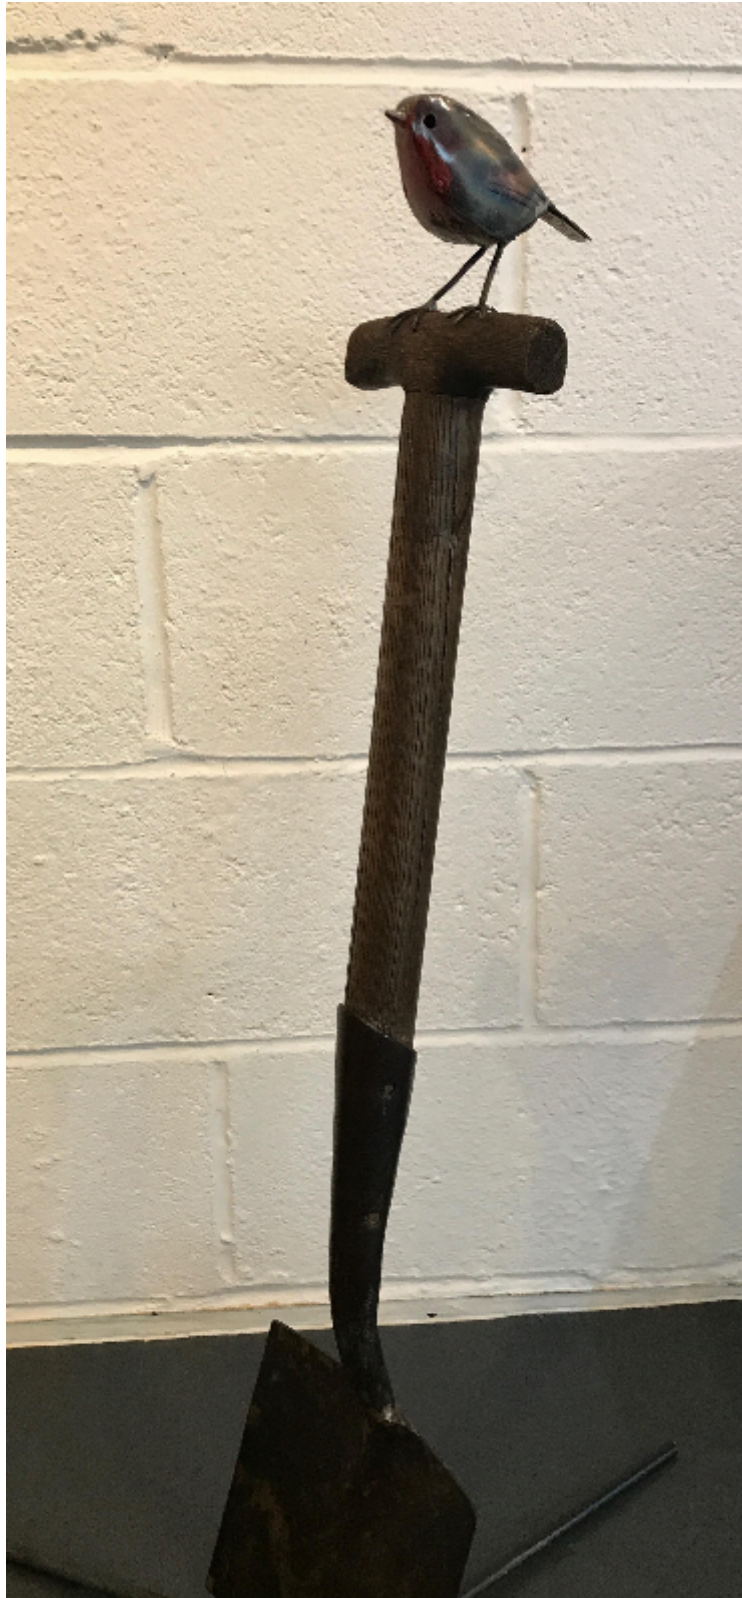

YOUR LOGO HERE

OPTIONAL SUBTEXT HERE

Robin on a spade

Diccon Dadey

Sold

REF: 2625

Height: 88 cm (34.6")

Width: 20 cm (7.9")

Depth: 10 cm (3.9")

Description

Robin on a spade

All stock items shown on this example website are courtesy of Kendalls Fine Art.